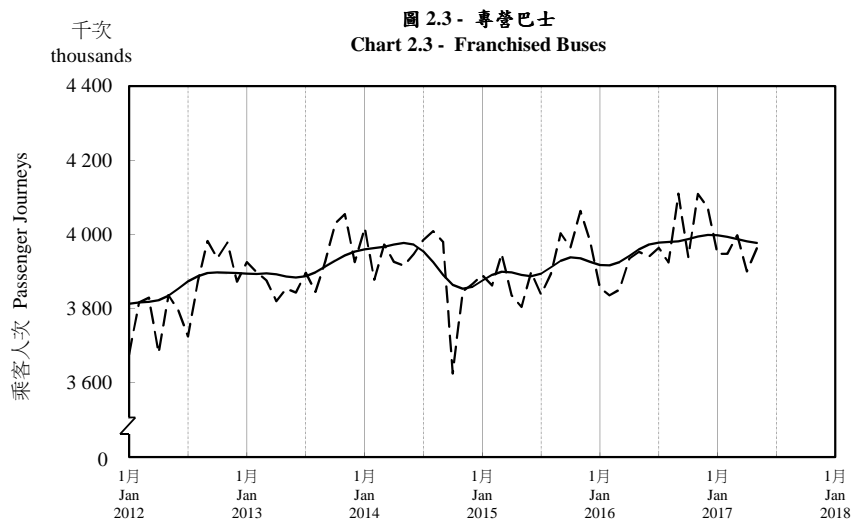

按月劃分的平均每日乘客人次趨勢 Trend of Average Daily Passenger Journeys by Month

2017/05

註：(1) 包括港鐵線路、機場快線及輕鐵。
Note: (1) Including MTR Lines, Airport Express Line and Light Rail.

- - - 平均每日 Average Daily
—— 趨勢 Trend

趨勢：以「X-12自迴歸-求和-移動平均」方法估算
Trend : Estimated by X-12 ARIMA Method