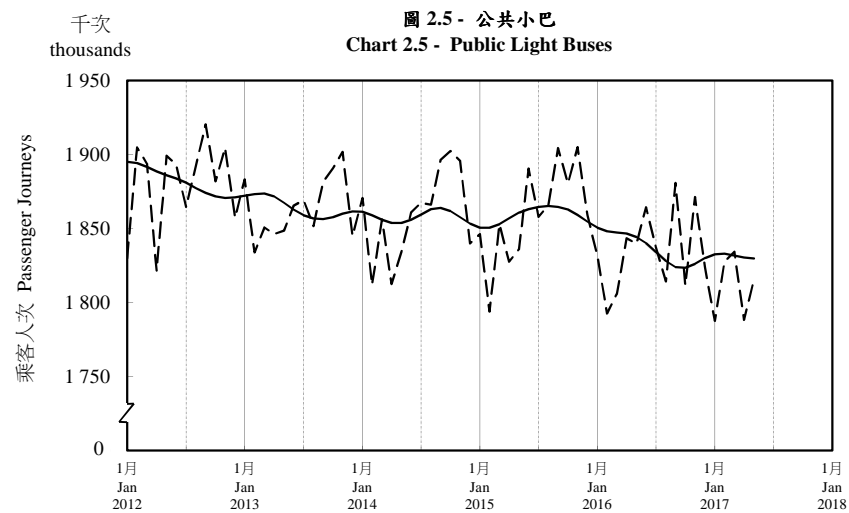

按月劃分的平均每日乘客人次趨勢 Trend of Average Daily Passenger Journeys by Month

2017/05

註：(1) 包括港鐵線路、機場快線及輕鐵。
Note: (1) Including MTR Lines, Airport Express Line and Light Rail.

- - - 平均每日 Average Daily
—— 趨勢 Trend

趨勢：以「X-12自迴歸-求和-移動平均」方法估算
Trend : Estimated by X-12 ARIMA Method