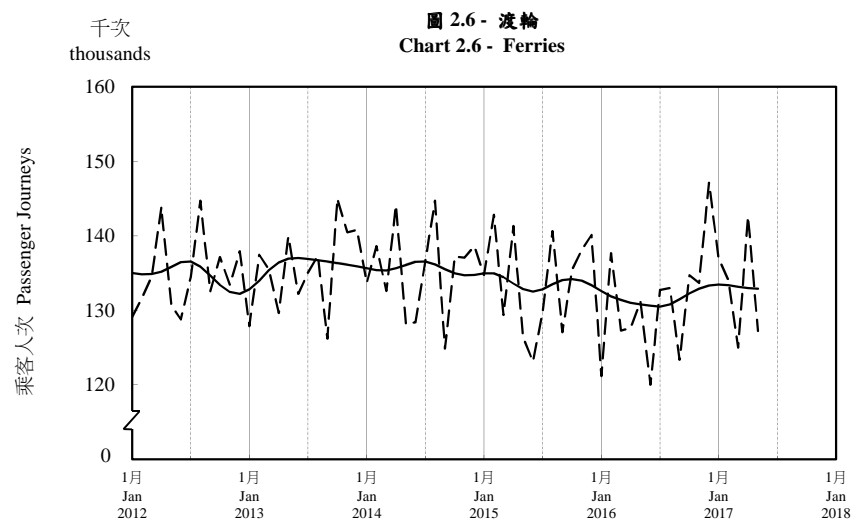

按月劃分的平均每日乘客人次趨勢 Trend of Average Daily Passenger Journeys by Month

2017/05

註：(1) 包括港鐵線路、機場快線及輕鐵。
Note: (1) Including MTR Lines, Airport Express Line and Light Rail.

- - - 平均每日 Average Daily
—— 趨勢 Trend

趨勢：以「X-12自迴歸-求和-移動平均」方法估算
Trend : Estimated by X-12 ARIMA Method