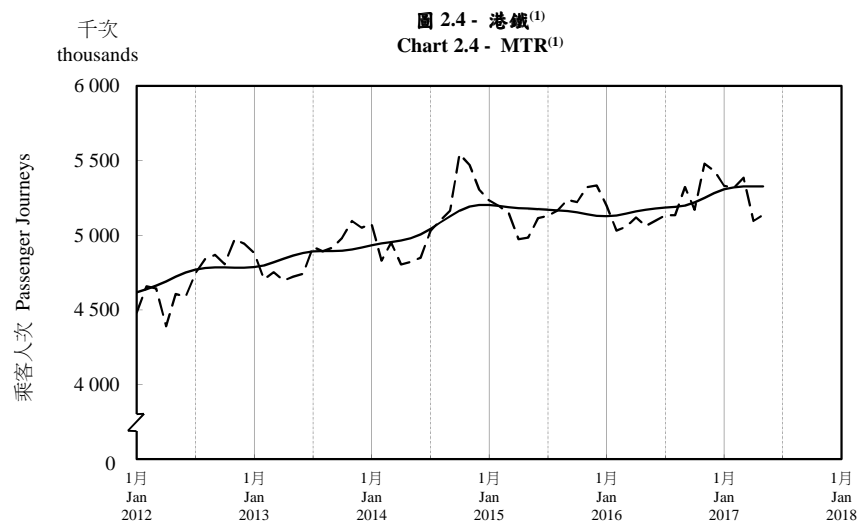

按月劃分的平均每日乘客人次趨勢 Trend of Average Daily Passenger Journeys by Month

2017/05

註：(1) 包括港鐵線路、機場快線及輕鐵。
Note: (1) Including MTR Lines, Airport Express Line and Light Rail.

- - - 平均每日 Average Daily
—— 趨勢 Trend

趨勢：以「X-12自迴歸-求和-移動平均」方法估算
Trend : Estimated by X-12 ARIMA Method