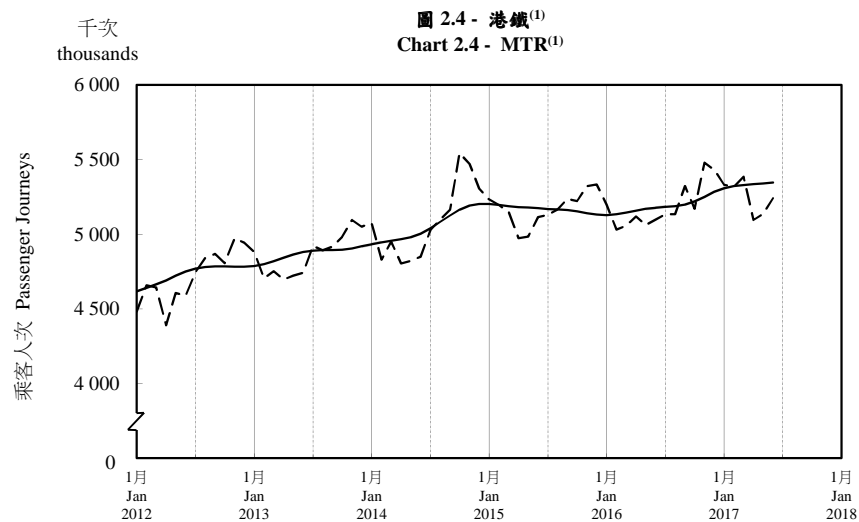

## 按月劃分的平均每日乘客人次趨勢 Trend of Average Daily Passenger Journeys by Month

2017/06

註：(1) 包括港鐵線路、機場快線及輕鐵。  
Note: (1) Including MTR Lines, Airport Express Line and Light Rail.

--- 平均每日 Average Daily  
—— 趨勢 Trend

趨勢：以「X-12自迴歸-求和-移動平均」方法估算  
Trend: Estimated by X-12 ARIMA Method