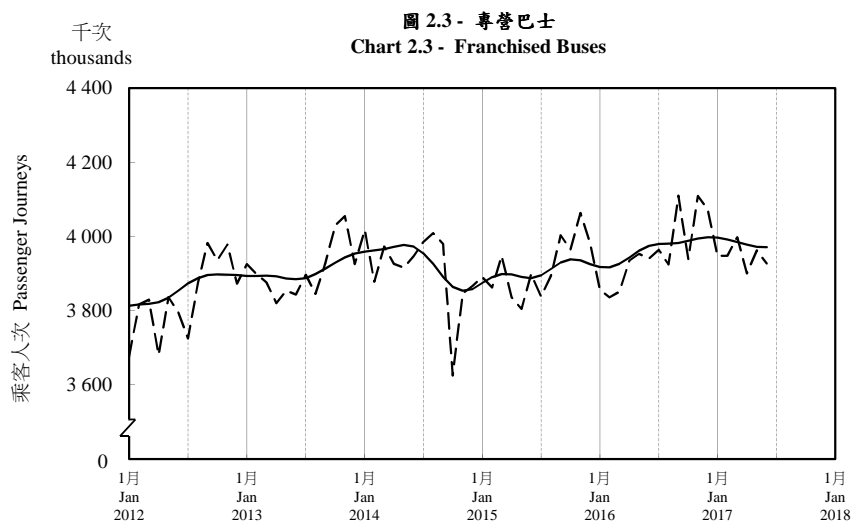

## 按月劃分的平均每日乘客人次趨勢 Trend of Average Daily Passenger Journeys by Month

2017/06

註：(1) 包括港鐵線路、機場快線及輕鐵。  
Note: (1) Including MTR Lines, Airport Express Line and Light Rail.

--- 平均每日 Average Daily  
—— 趨勢 Trend

趨勢：以「X-12自迴歸-求和-移動平均」方法估算  
Trend: Estimated by X-12 ARIMA Method