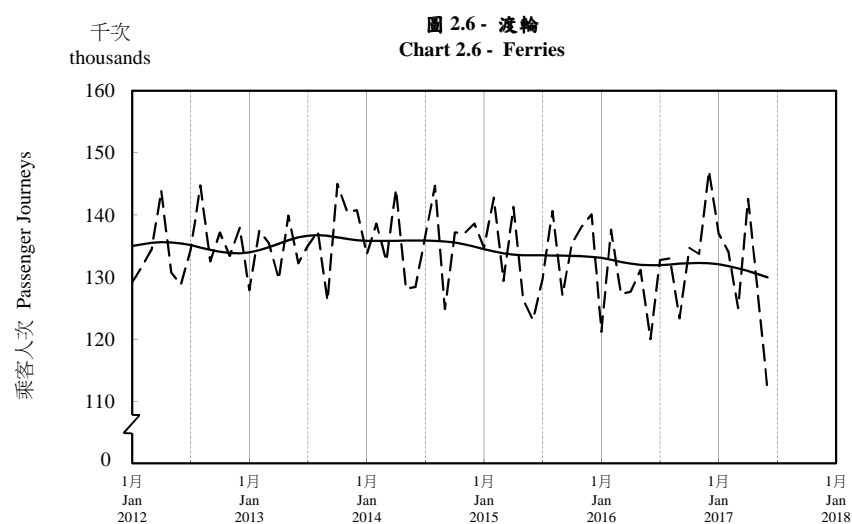

## 按月劃分的平均每日乘客人次趨勢 Trend of Average Daily Passenger Journeys by Month

2017/06

註：(1) 包括港鐵線路、機場快線及輕鐵。  
Note: (1) Including MTR Lines, Airport Express Line and Light Rail.

--- 平均每日 Average Daily  
—— 趨勢 Trend

趨勢：以「X-12自迴歸-求和-移動平均」方法估算  
Trend: Estimated by X-12 ARIMA Method