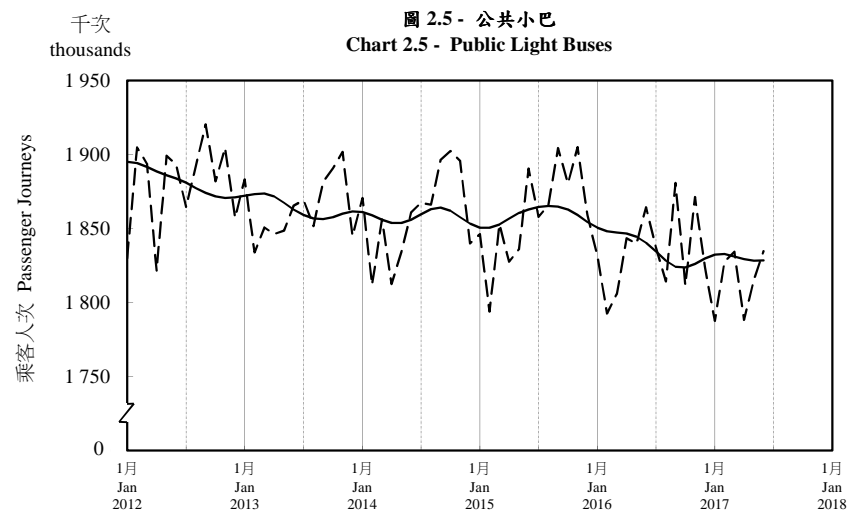

## 按月劃分的平均每日乘客人次趨勢 Trend of Average Daily Passenger Journeys by Month

2017/06

註：(1) 包括港鐵線路、機場快線及輕鐵。  
Note: (1) Including MTR Lines, Airport Express Line and Light Rail.

--- 平均每日 Average Daily  
—— 趨勢 Trend

趨勢：以「X-12自迴歸-求和-移動平均」方法估算  
Trend: Estimated by X-12 ARIMA Method