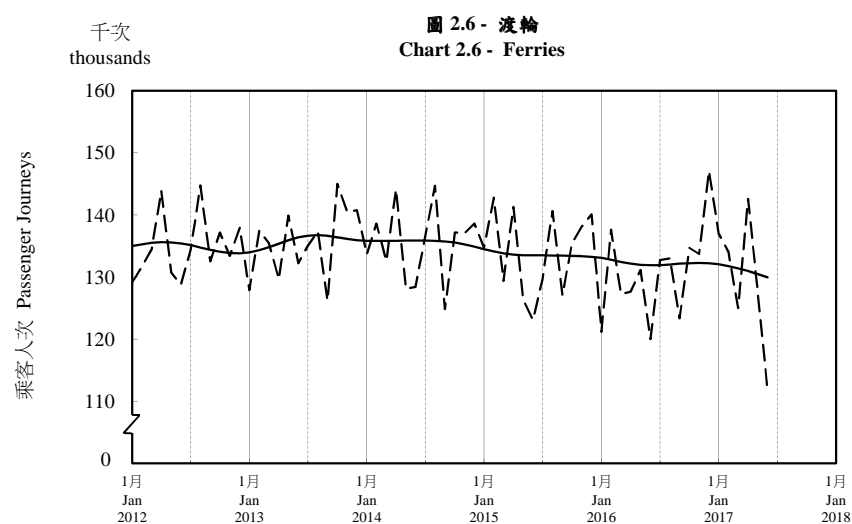

按月劃分的平均每日乘客人次趨勢 Trend of Average Daily Passenger Journeys by Month

2017/06

註：(1) 包括港鐵線路、機場快線及輕鐵。
Note: (1) Including MTR Lines, Airport Express Line and Light Rail.

--- 平均每日 Average Daily
—— 趨勢 Trend

趨勢：以「X-12自迴歸-求和-移動平均」方法估算
Trend : Estimated by X-12 ARIMA Method