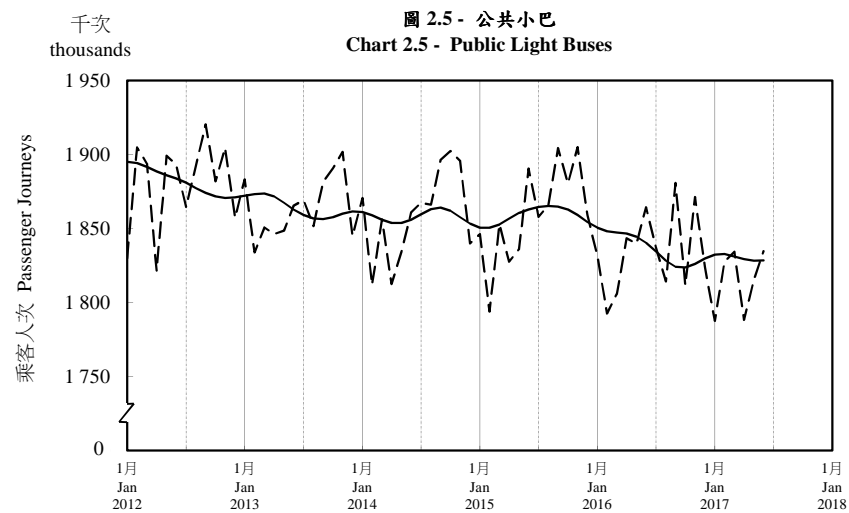

按月劃分的平均每日乘客人次趨勢 Trend of Average Daily Passenger Journeys by Month

2017/06

註：(1) 包括港鐵線路、機場快線及輕鐵。
Note: (1) Including MTR Lines, Airport Express Line and Light Rail.

--- 平均每日 Average Daily
—— 趨勢 Trend

趨勢：以「X-12自迴歸-求和-移動平均」方法估算
Trend : Estimated by X-12 ARIMA Method