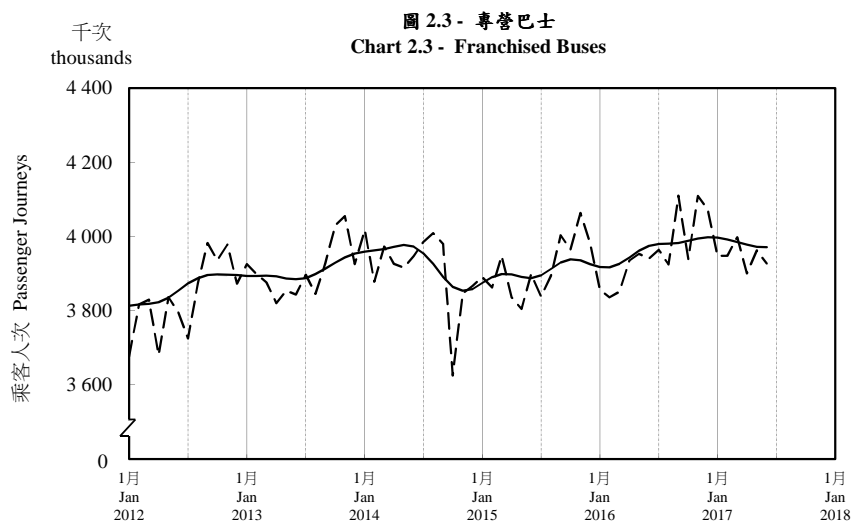

按月劃分的平均每日乘客人次趨勢 Trend of Average Daily Passenger Journeys by Month

2017/06

註：(1) 包括港鐵線路、機場快線及輕鐵。
Note: (1) Including MTR Lines, Airport Express Line and Light Rail.

--- 平均每日 Average Daily
—— 趨勢 Trend

趨勢：以「X-12自迴歸-求和-移動平均」方法估算
Trend : Estimated by X-12 ARIMA Method