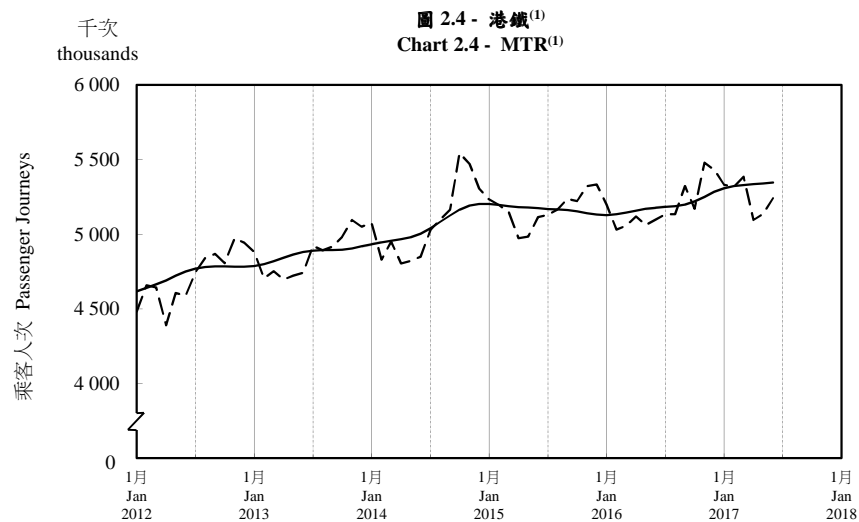

按月劃分的平均每日乘客人次趨勢 Trend of Average Daily Passenger Journeys by Month

2017/06

註：(1) 包括港鐵線路、機場快線及輕鐵。
Note: (1) Including MTR Lines, Airport Express Line and Light Rail.

--- 平均每日 Average Daily
—— 趨勢 Trend

趨勢：以「X-12自迴歸-求和-移動平均」方法估算
Trend : Estimated by X-12 ARIMA Method