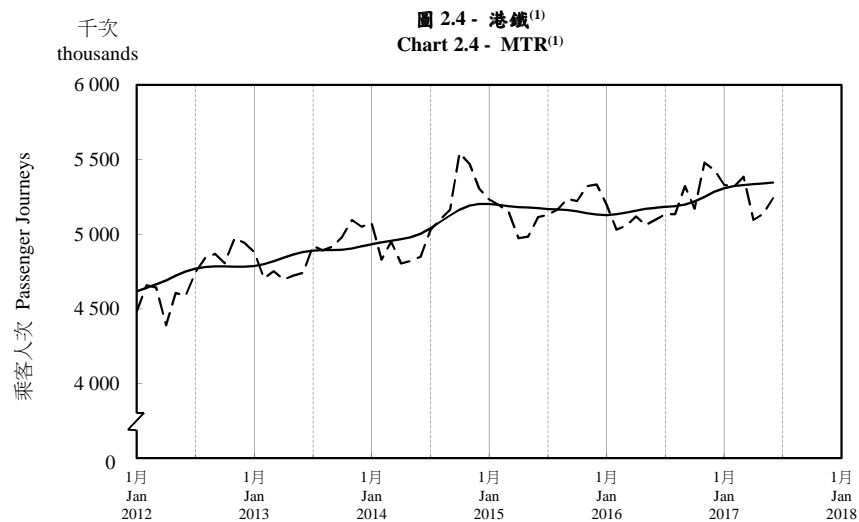

## 按月劃分的平均每日乘客人次趨勢 Trend of Average Daily Passenger Journeys by Month

2017/06

註：(1) 包括港鐵線路、機場快線及輕鐵。  
Note: (1) Including MTR Lines, Airport Express Line and Light Rail.

--- 平均每日 Average Daily  
—— 趨勢 Trend

趨勢：以「X-12自迴歸-求和-移動平均」方法估算  
Trend : Estimated by X-12 ARIMA Method