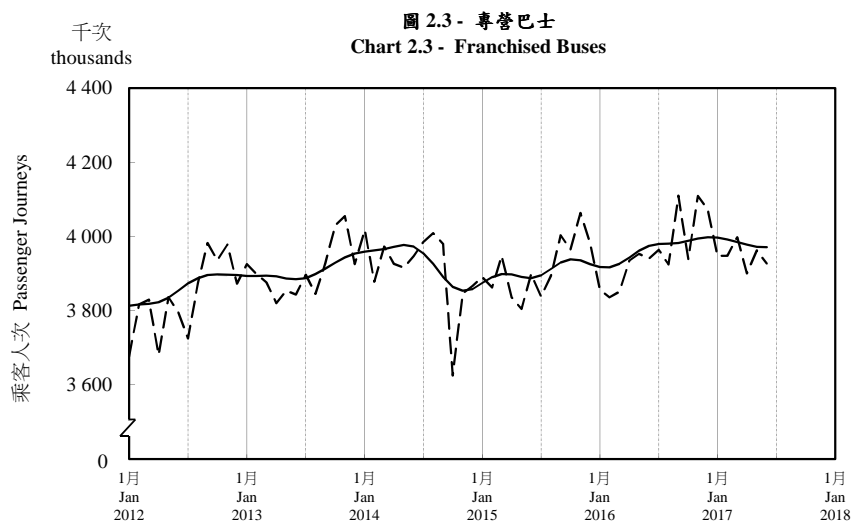

## 按月劃分的平均每日乘客人次趨勢 Trend of Average Daily Passenger Journeys by Month

2017/06

註：(1) 包括港鐵線路、機場快線及輕鐵。  
Note: (1) Including MTR Lines, Airport Express Line and Light Rail.

--- 平均每日 Average Daily  
—— 趨勢 Trend

趨勢：以「X-12自迴歸-求和-移動平均」方法估算  
Trend : Estimated by X-12 ARIMA Method