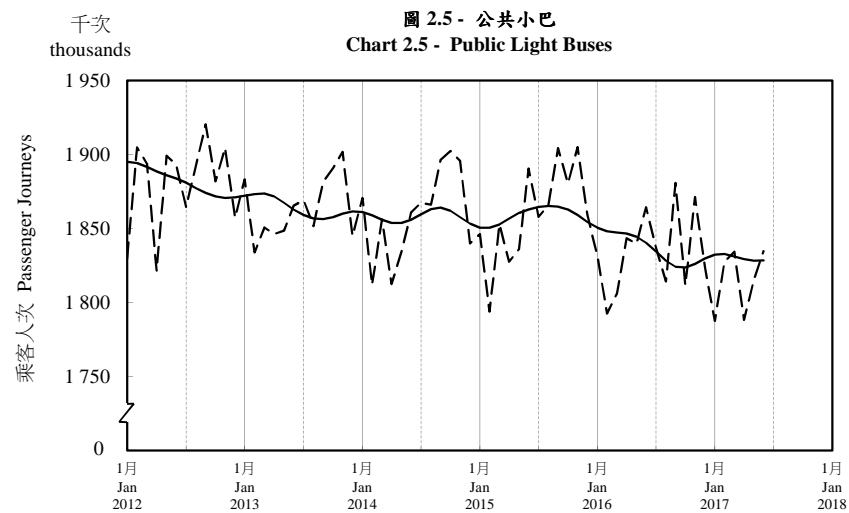

## 按月劃分的平均每日乘客人次趨勢 Trend of Average Daily Passenger Journeys by Month

2017/06

註：(1) 包括港鐵線路、機場快線及輕鐵。  
Note: (1) Including MTR Lines, Airport Express Line and Light Rail.

--- 平均每日 Average Daily  
—— 趨勢 Trend

趨勢：以「X-12自迴歸-求和-移動平均」方法估算  
Trend : Estimated by X-12 ARIMA Method