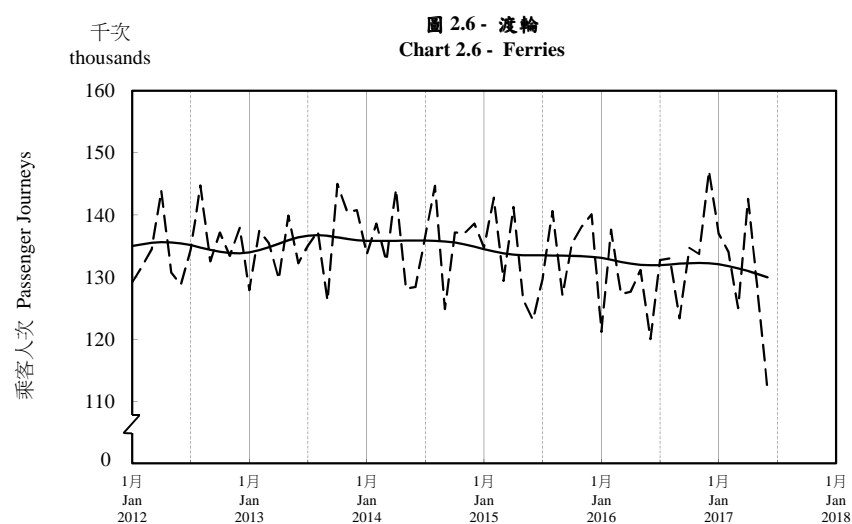

## 按月劃分的平均每日乘客人次趨勢 Trend of Average Daily Passenger Journeys by Month

2017/06

註：(1) 包括港鐵線路、機場快線及輕鐵。  
Note: (1) Including MTR Lines, Airport Express Line and Light Rail.

--- 平均每日 Average Daily  
—— 趨勢 Trend

趨勢：以「X-12自迴歸-求和-移動平均」方法估算  
Trend : Estimated by X-12 ARIMA Method