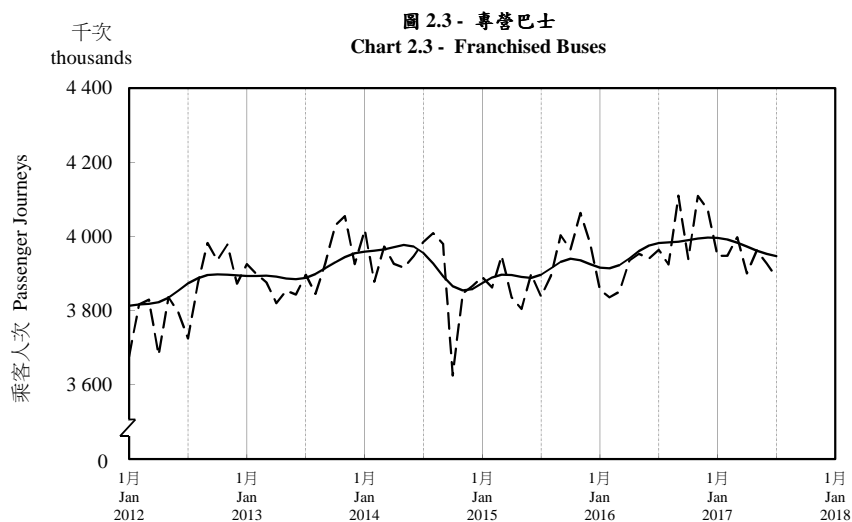

按月劃分的平均每日乘客人次趨勢 Trend of Average Daily Passenger Journeys by Month

2017/07

註：(1) 包括港鐵線路、機場快線及輕鐵。
Note: (1) Including MTR Lines, Airport Express Line and Light Rail.

--- 平均每日 Average Daily
—— 趨勢 Trend

趨勢：以「X-12自迴歸-求和-移動平均」方法估算
Trend : Estimated by X-12 ARIMA Method