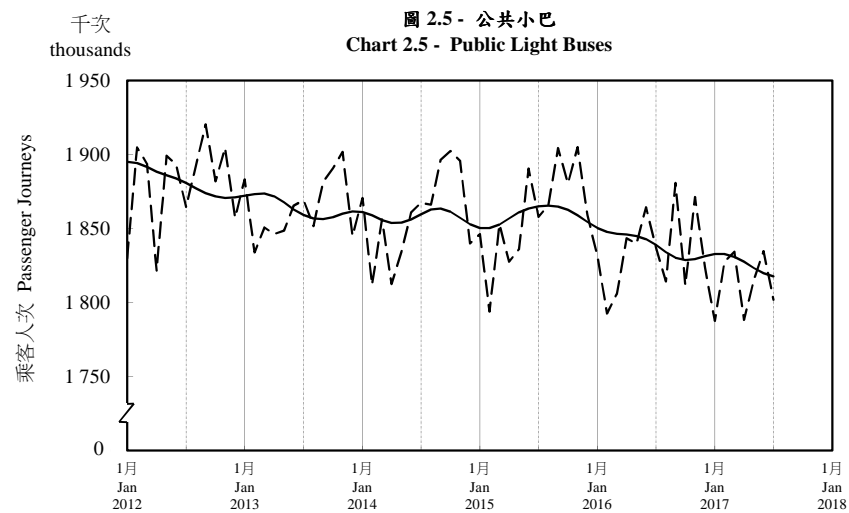

按月劃分的平均每日乘客人次趨勢 Trend of Average Daily Passenger Journeys by Month

2017/07

註：(1) 包括港鐵線路、機場快線及輕鐵。
Note: (1) Including MTR Lines, Airport Express Line and Light Rail.

--- 平均每日 Average Daily
—— 趨勢 Trend

趨勢：以「X-12自迴歸-求和-移動平均」方法估算
Trend : Estimated by X-12 ARIMA Method