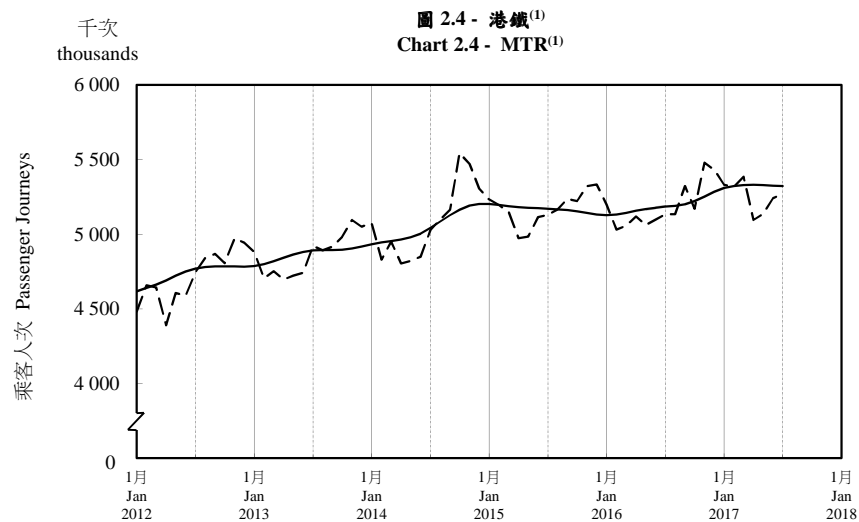

按月劃分的平均每日乘客人次趨勢 Trend of Average Daily Passenger Journeys by Month

2017/07

註：(1) 包括港鐵線路、機場快線及輕鐵。
Note: (1) Including MTR Lines, Airport Express Line and Light Rail.

--- 平均每日 Average Daily
—— 趨勢 Trend

趨勢：以「X-12自迴歸-求和-移動平均」方法估算
Trend : Estimated by X-12 ARIMA Method