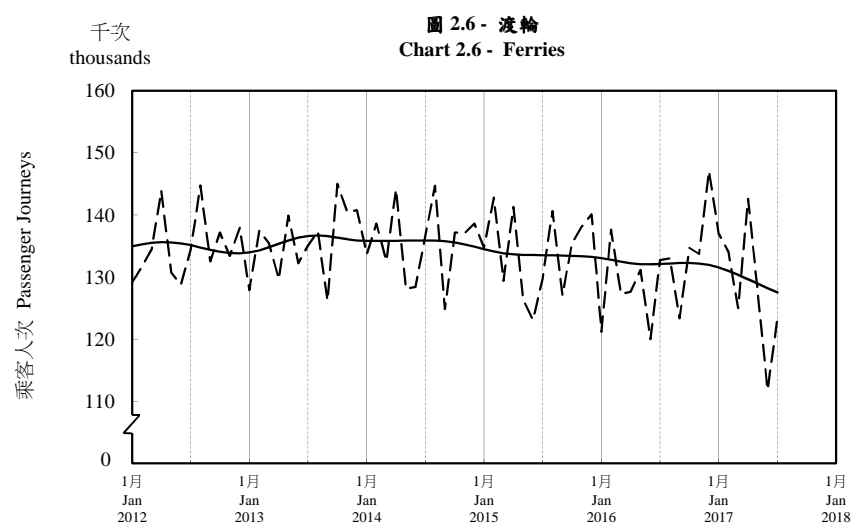

按月劃分的平均每日乘客人次趨勢 Trend of Average Daily Passenger Journeys by Month

2017/07

註：(1) 包括港鐵線路、機場快線及輕鐵。
Note: (1) Including MTR Lines, Airport Express Line and Light Rail.

--- 平均每日 Average Daily
—— 趨勢 Trend

趨勢：以「X-12自迴歸-求和-移動平均」方法估算
Trend : Estimated by X-12 ARIMA Method