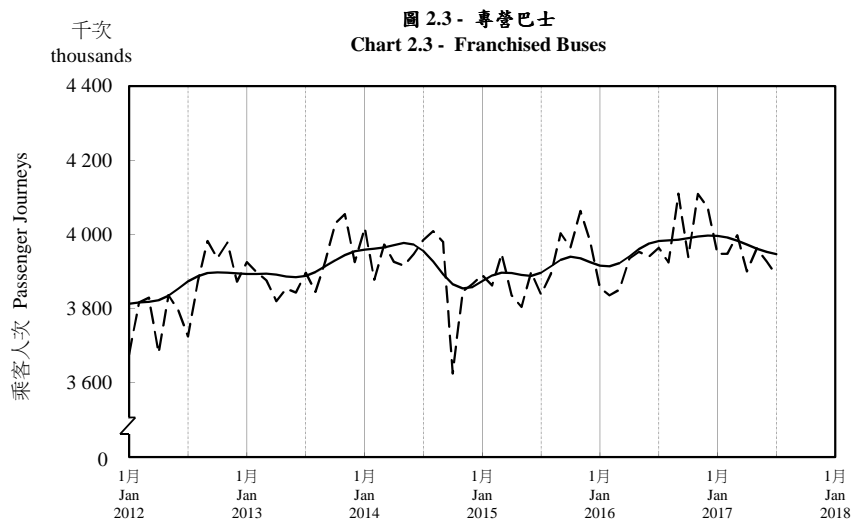

按月劃分的平均每日乘客人次趨勢 Trend of Average Daily Passenger Journeys by Month

2017/07

註：(1) 包括港鐵線路、機場快線及輕鐵。
Note: (1) Including MTR Lines, Airport Express Line and Light Rail.

--- 平均每日 Average Daily
—— 趨勢 Trend

趨勢：以「X-12自迴歸-求和-移動平均」方法估算
Trend : Estimated by X-12 ARIMA Method