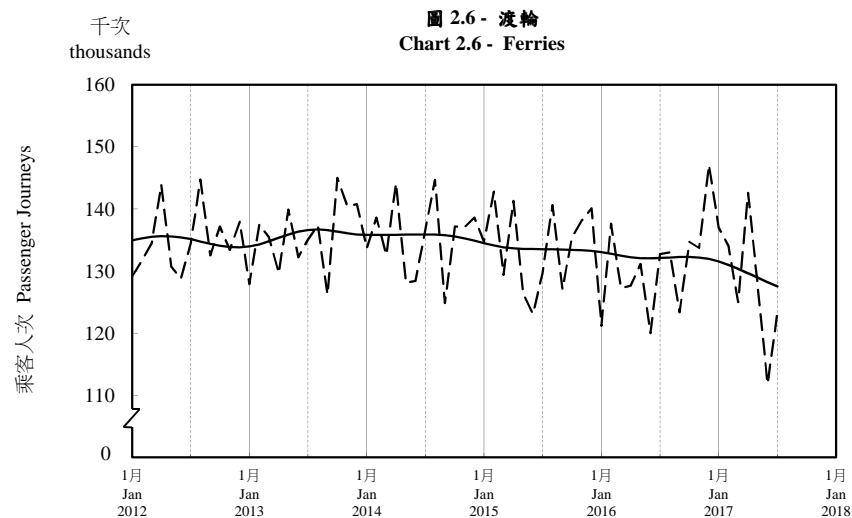

按月劃分的平均每日乘客人次趨勢 Trend of Average Daily Passenger Journeys by Month

2017/07

註：(1) 包括港鐵線路、機場快線及輕鐵。
Note: (1) Including MTR Lines, Airport Express Line and Light Rail.

--- 平均每日 Average Daily
—— 趨勢 Trend

趨勢：以「X-12自迴歸-求和-移動平均」方法估算
Trend : Estimated by X-12 ARIMA Method