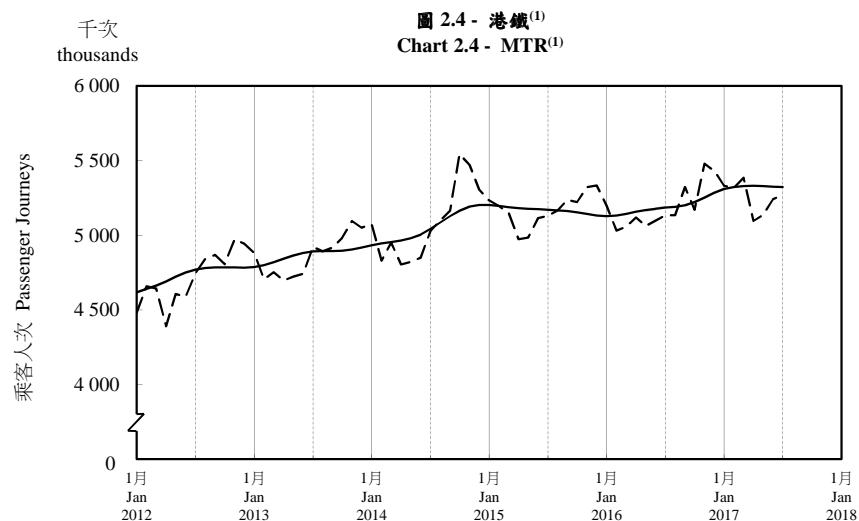

按月劃分的平均每日乘客人次趨勢 Trend of Average Daily Passenger Journeys by Month

2017/07

註：(1) 包括港鐵線路、機場快線及輕鐵。
Note: (1) Including MTR Lines, Airport Express Line and Light Rail.

--- 平均每日 Average Daily
—— 趨勢 Trend

趨勢：以「X-12自迴歸-求和-移動平均」方法估算
Trend : Estimated by X-12 ARIMA Method