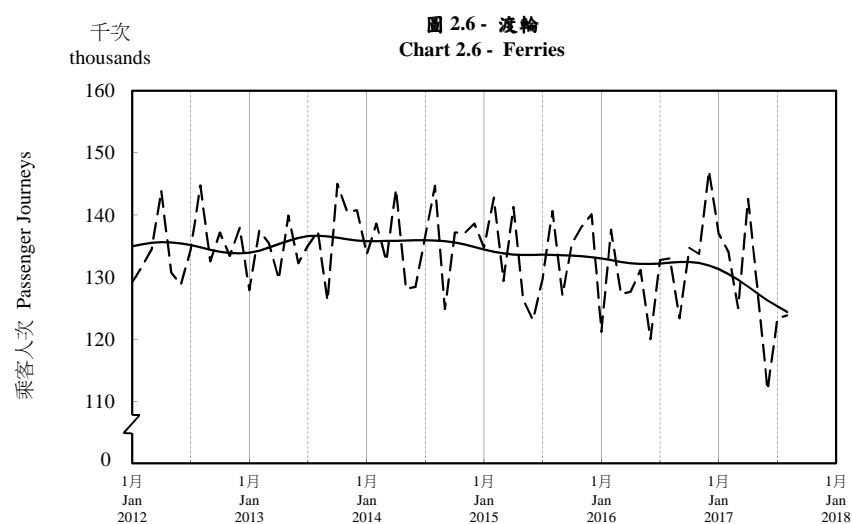

按月劃分的平均每日乘客人次趨勢 Trend of Average Daily Passenger Journeys by Month

2017/08

註：(1) 包括港鐵線路、機場快線及輕鐵。
Note: (1) Including MTR Lines, Airport Express Line and Light Rail.

--- 平均每日 Average Daily
—— 趨勢 Trend

趨勢：以「X-12自迴歸-求和-移動平均」方法估算
Trend : Estimated by X-12 ARIMA Method