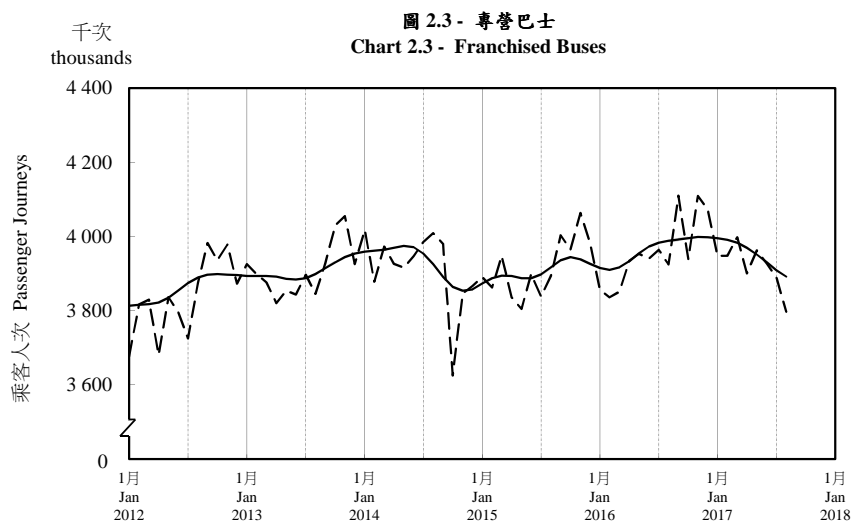

按月劃分的平均每日乘客人次趨勢 Trend of Average Daily Passenger Journeys by Month

2017/08

註：(1) 包括港鐵線路、機場快線及輕鐵。
Note: (1) Including MTR Lines, Airport Express Line and Light Rail.

--- 平均每日 Average Daily
—— 趨勢 Trend

趨勢：以「X-12自迴歸-求和-移動平均」方法估算
Trend : Estimated by X-12 ARIMA Method