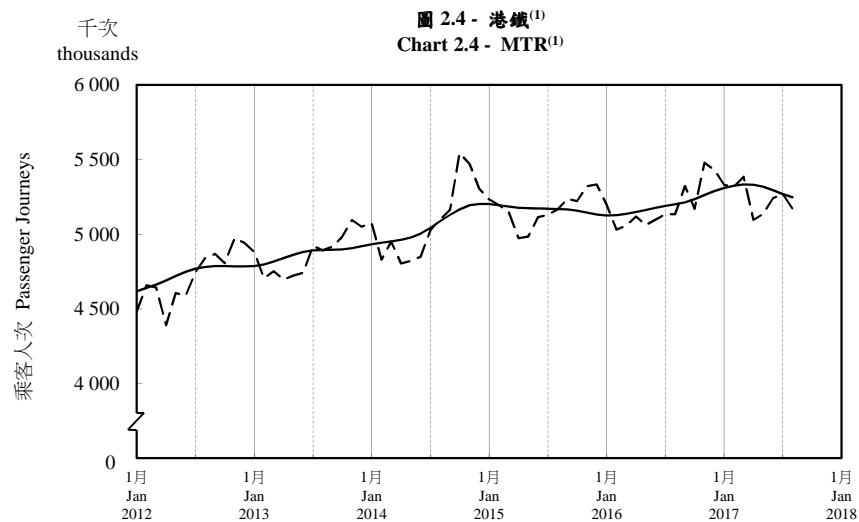

按月劃分的平均每日乘客人次趨勢 Trend of Average Daily Passenger Journeys by Month

2017/08

註：(1) 包括港鐵線路、機場快線及輕鐵。
Note: (1) Including MTR Lines, Airport Express Line and Light Rail.

--- 平均每日 Average Daily
—— 趨勢 Trend

趨勢：以「X-12自迴歸-求和-移動平均」方法估算
Trend : Estimated by X-12 ARIMA Method