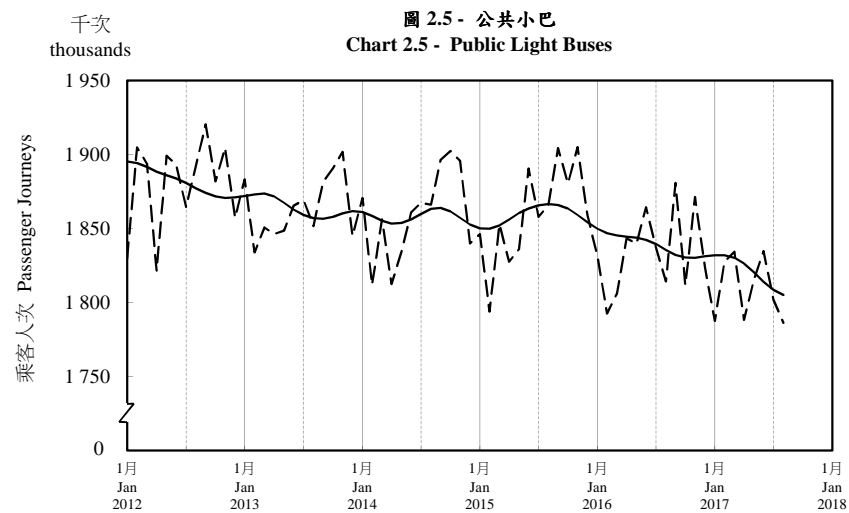

按月劃分的平均每日乘客人次趨勢 Trend of Average Daily Passenger Journeys by Month

2017/08

註：(1) 包括港鐵線路、機場快線及輕鐵。
Note: (1) Including MTR Lines, Airport Express Line and Light Rail.

--- 平均每日 Average Daily
—— 趨勢 Trend

趨勢：以「X-12自迴歸-求和-移動平均」方法估算
Trend : Estimated by X-12 ARIMA Method