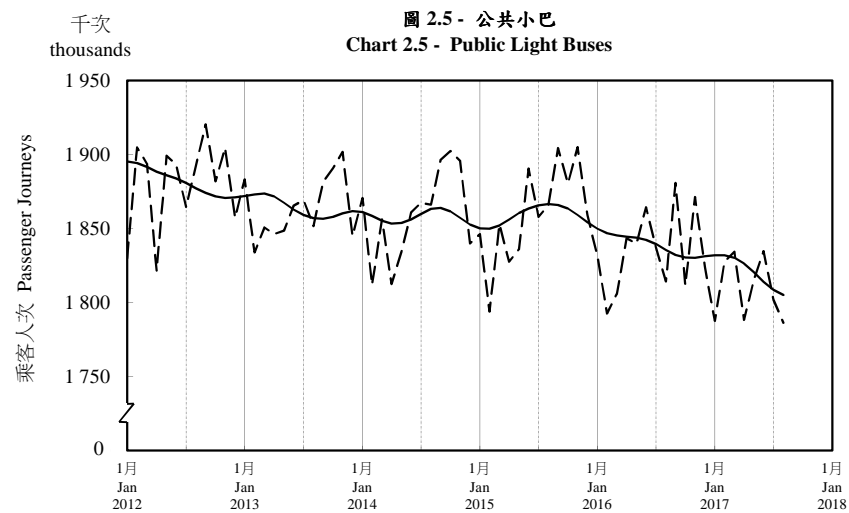

按月劃分的平均每日乘客人次趨勢 Trend of Average Daily Passenger Journeys by Month

2017/08

註：(1) 包括港鐵線路、機場快線及輕鐵。
Note: (1) Including MTR Lines, Airport Express Line and Light Rail.

--- 平均每日 Average Daily
—— 趨勢 Trend

趨勢：以「X-12自迴歸-求和-移動平均」方法估算
Trend: Estimated by X-12 ARIMA Method