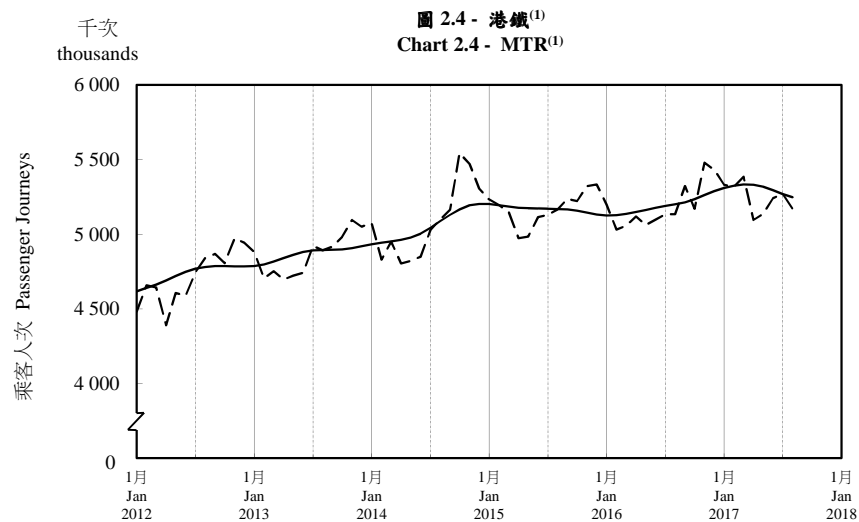

按月劃分的平均每日乘客人次趨勢 Trend of Average Daily Passenger Journeys by Month

2017/08

註：(1) 包括港鐵線路、機場快線及輕鐵。
Note: (1) Including MTR Lines, Airport Express Line and Light Rail.

--- 平均每日 Average Daily
—— 趨勢 Trend

趨勢：以「X-12自迴歸-求和-移動平均」方法估算
Trend: Estimated by X-12 ARIMA Method