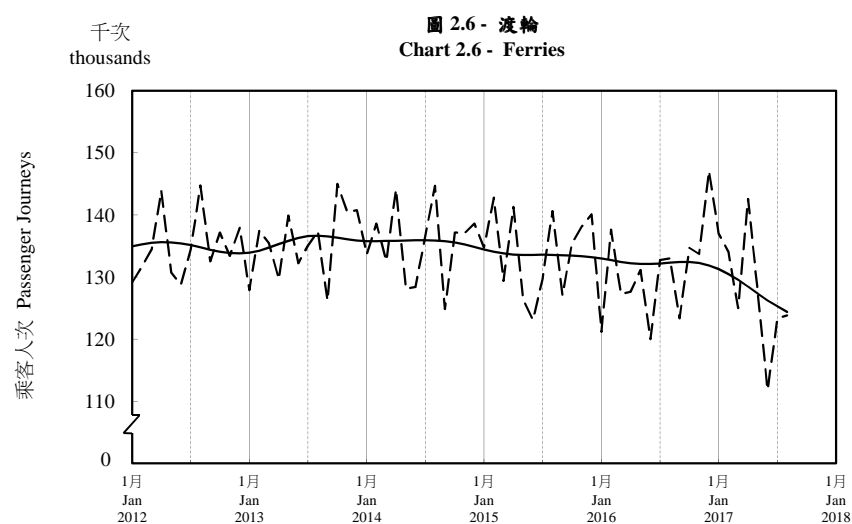

按月劃分的平均每日乘客人次趨勢 Trend of Average Daily Passenger Journeys by Month

2017/08

註：(1) 包括港鐵線路、機場快線及輕鐵。
Note: (1) Including MTR Lines, Airport Express Line and Light Rail.

--- 平均每日 Average Daily
—— 趨勢 Trend

趨勢：以「X-12自迴歸-求和-移動平均」方法估算
Trend: Estimated by X-12 ARIMA Method