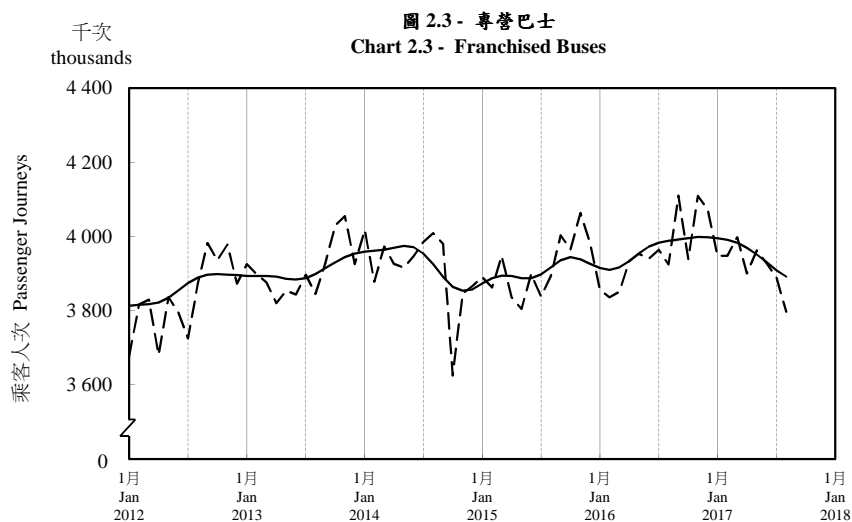

按月劃分的平均每日乘客人次趨勢 Trend of Average Daily Passenger Journeys by Month

2017/08

註：(1) 包括港鐵線路、機場快線及輕鐵。
Note: (1) Including MTR Lines, Airport Express Line and Light Rail.

--- 平均每日 Average Daily
—— 趨勢 Trend

趨勢：以「X-12自迴歸-求和-移動平均」方法估算
Trend: Estimated by X-12 ARIMA Method