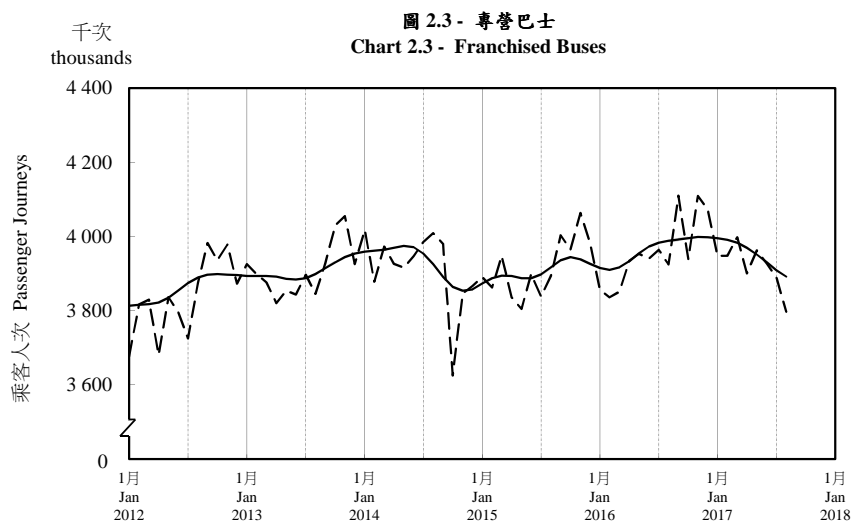

## 按月劃分的平均每日乘客人次趨勢 Trend of Average Daily Passenger Journeys by Month

2017/08

註：(1) 包括港鐵線路、機場快線及輕鐵。  
Note: (1) Including MTR Lines, Airport Express Line and Light Rail.

--- 平均每日 Average Daily  
—— 趨勢 Trend

趨勢：以「X-12自迴歸-求和-移動平均」方法估算  
Trend : Estimated by X-12 ARIMA Method