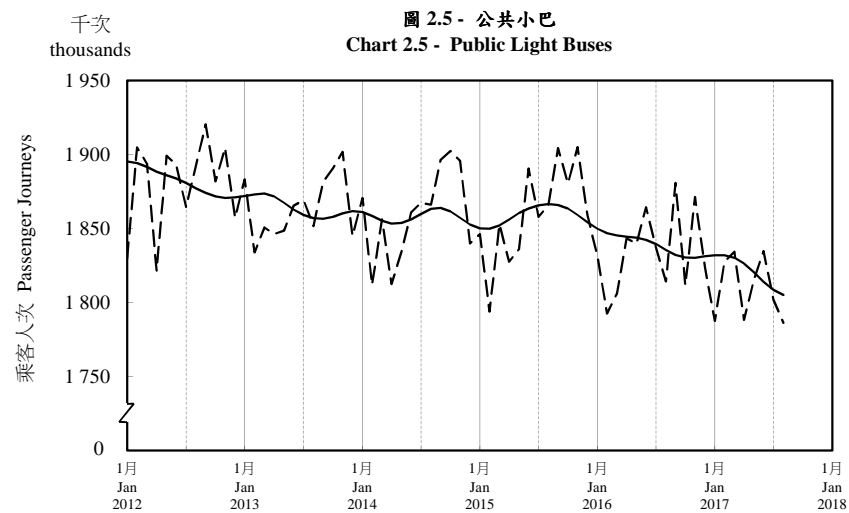

## 按月劃分的平均每日乘客人次趨勢 Trend of Average Daily Passenger Journeys by Month

2017/08

註：(1) 包括港鐵線路、機場快線及輕鐵。  
Note: (1) Including MTR Lines, Airport Express Line and Light Rail.

--- 平均每日 Average Daily  
—— 趨勢 Trend

趨勢：以「X-12自迴歸-求和-移動平均」方法估算  
Trend : Estimated by X-12 ARIMA Method