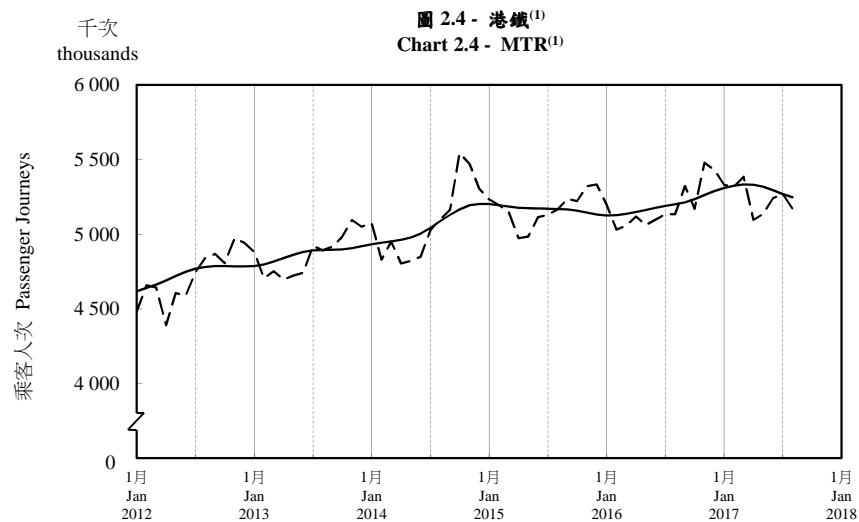

## 按月劃分的平均每日乘客人次趨勢 Trend of Average Daily Passenger Journeys by Month

2017/08

註：(1) 包括港鐵線路、機場快線及輕鐵。  
Note: (1) Including MTR Lines, Airport Express Line and Light Rail.

--- 平均每日 Average Daily  
—— 趨勢 Trend

趨勢：以「X-12自迴歸-求和-移動平均」方法估算  
Trend : Estimated by X-12 ARIMA Method