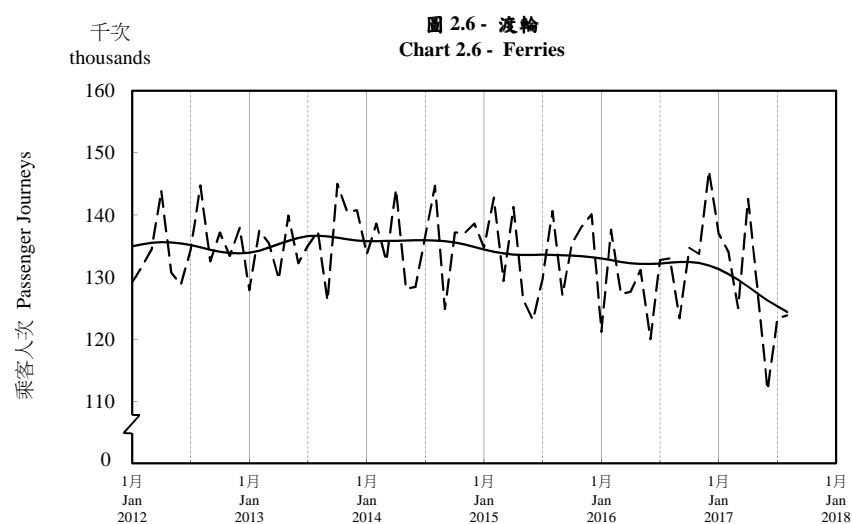

## 按月劃分的平均每日乘客人次趨勢 Trend of Average Daily Passenger Journeys by Month

2017/08

註：(1) 包括港鐵線路、機場快線及輕鐵。  
Note: (1) Including MTR Lines, Airport Express Line and Light Rail.

--- 平均每日 Average Daily  
—— 趨勢 Trend

趨勢：以「X-12自迴歸-求和-移動平均」方法估算  
Trend : Estimated by X-12 ARIMA Method