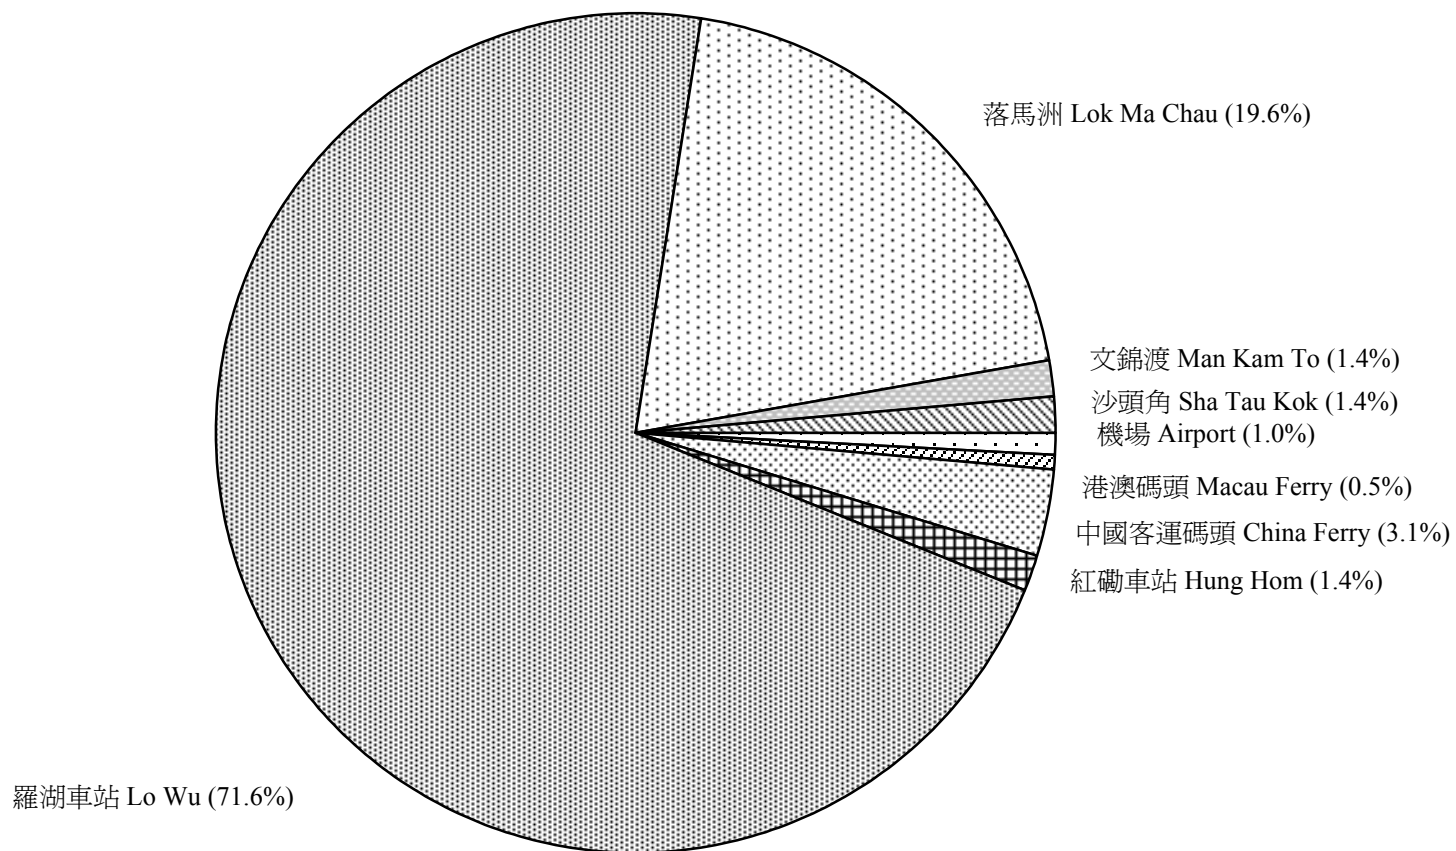

圖 8.3 - 過境旅客人數分佈 (2003年6月)
Chart 8.3 - Distribution of Cross Boundary Passengers (June 2003)

2003/06

註：內河碼頭旅客人數佔少於 0.1%。

Note: The share of River Trade Terminal passengers is less than 0.1%.