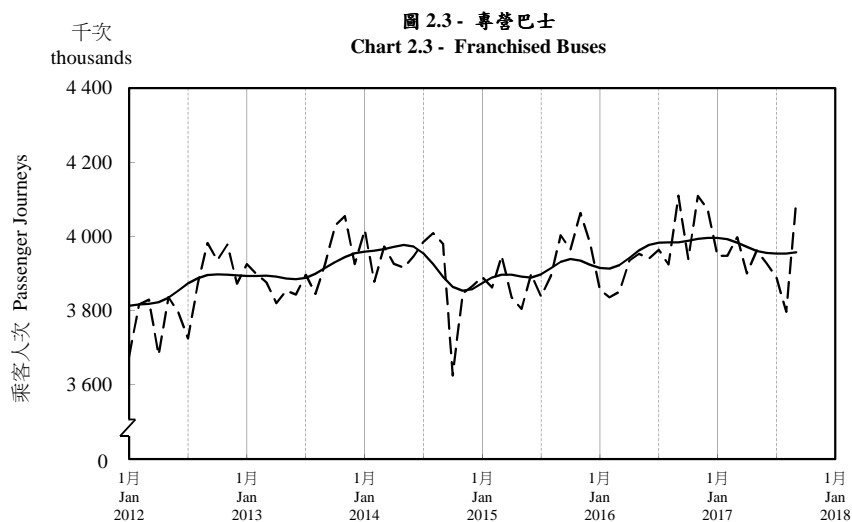

按月劃分的平均每日乘客人次趨勢 Trend of Average Daily Passenger Journeys by Month

2017/09

註：(1) 包括港鐵線路、機場快線及輕鐵。
Note: (1) Including MTR Lines, Airport Express Line and Light Rail.

--- 平均每日 Average Daily
—— 趨勢 Trend

趨勢：以「X-12自迴歸-求和-移動平均」方法估算
Trend : Estimated by X-12 ARIMA Method