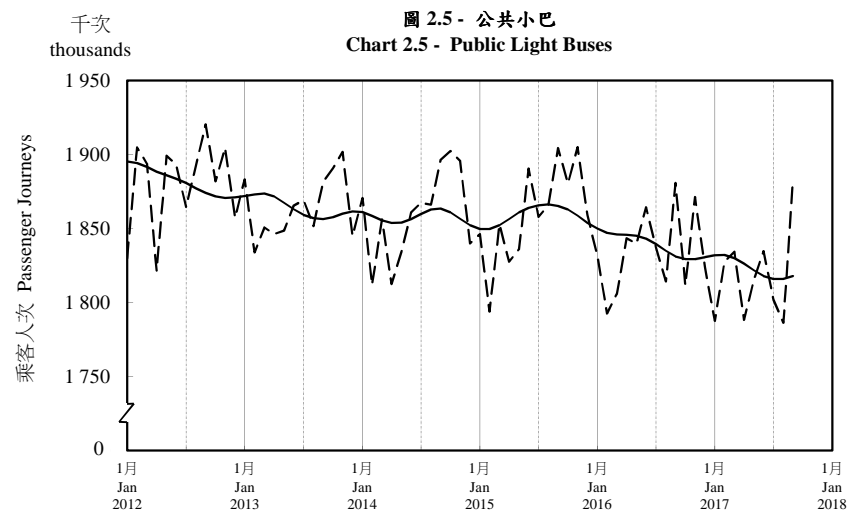

按月劃分的平均每日乘客人次趨勢 Trend of Average Daily Passenger Journeys by Month

2017/09

註：(1) 包括港鐵線路、機場快線及輕鐵。
Note: (1) Including MTR Lines, Airport Express Line and Light Rail.

--- 平均每日 Average Daily
—— 趨勢 Trend

趨勢：以「X-12自迴歸-求和-移動平均」方法估算
Trend : Estimated by X-12 ARIMA Method