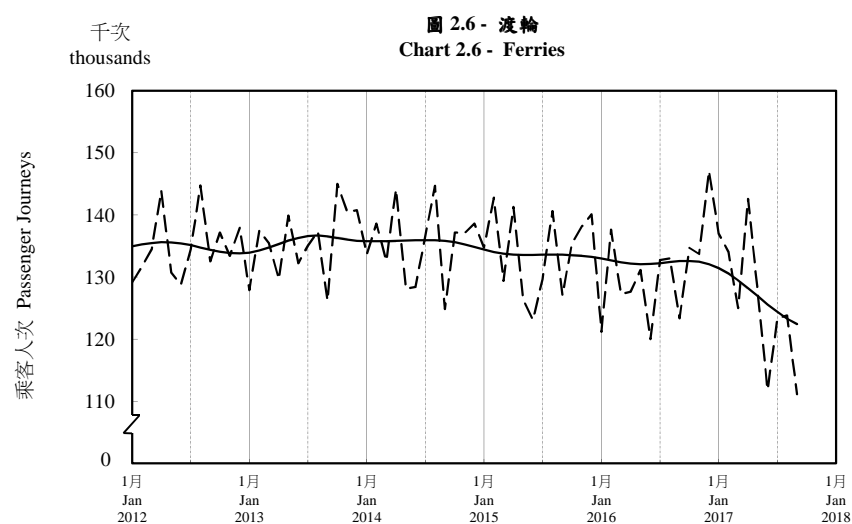

按月劃分的平均每日乘客人次趨勢 Trend of Average Daily Passenger Journeys by Month

2017/09

註：(1) 包括港鐵線路、機場快線及輕鐵。
Note: (1) Including MTR Lines, Airport Express Line and Light Rail.

--- 平均每日 Average Daily
—— 趨勢 Trend

趨勢：以「X-12自迴歸-求和-移動平均」方法估算
Trend : Estimated by X-12 ARIMA Method