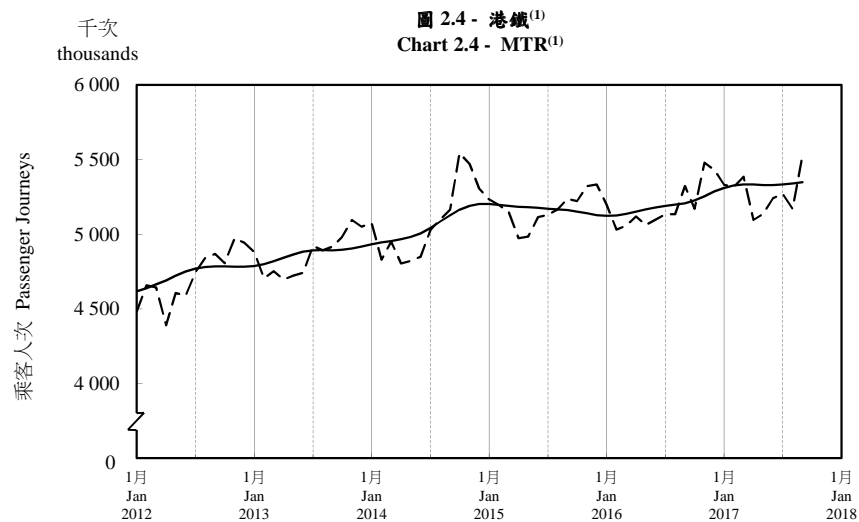

按月劃分的平均每日乘客人次趨勢 Trend of Average Daily Passenger Journeys by Month

2017/09

註：(1) 包括港鐵線路、機場快線及輕鐵。
Note: (1) Including MTR Lines, Airport Express Line and Light Rail.

--- 平均每日 Average Daily
—— 趨勢 Trend

趨勢：以「X-12自迴歸-求和-移動平均」方法估算
Trend : Estimated by X-12 ARIMA Method