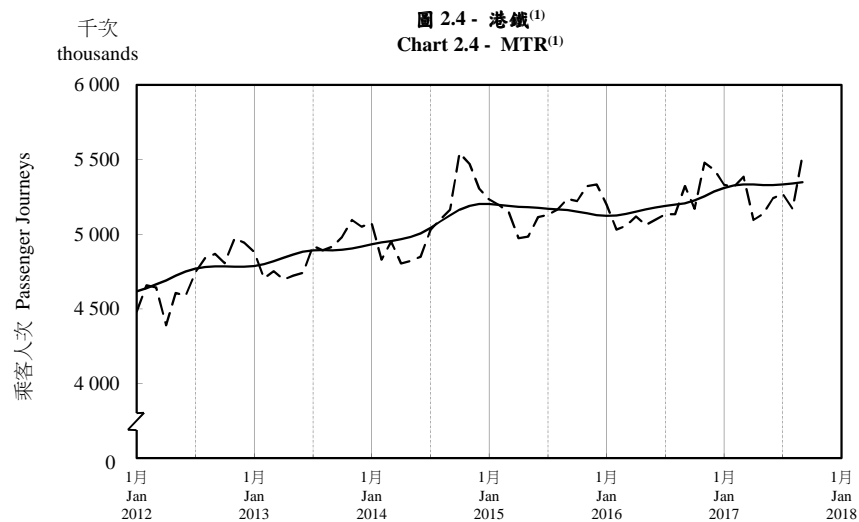

## 按月劃分的平均每日乘客人次趨勢 Trend of Average Daily Passenger Journeys by Month

2017/09

註：(1) 包括港鐵線路、機場快線及輕鐵。  
Note: (1) Including MTR Lines, Airport Express Line and Light Rail.

--- 平均每日 Average Daily  
—— 趨勢 Trend

趨勢：以「X-12自迴歸-求和-移動平均」方法估算  
Trend : Estimated by X-12 ARIMA Method