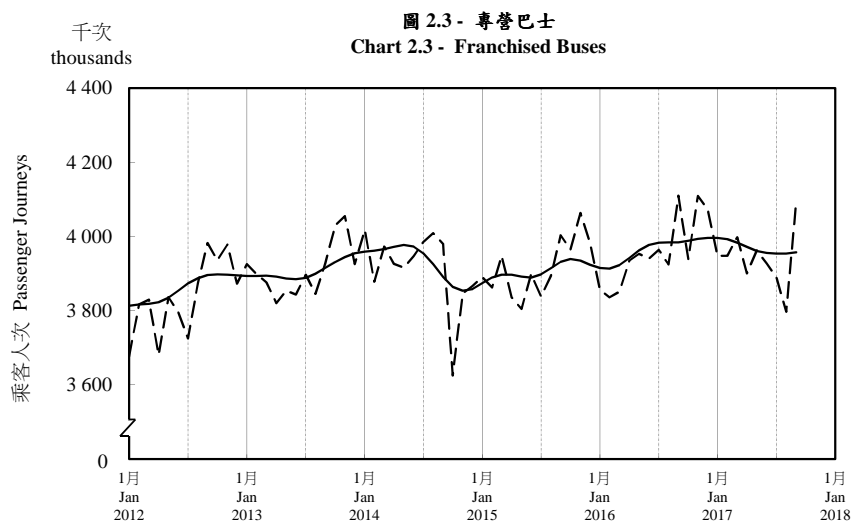

## 按月劃分的平均每日乘客人次趨勢 Trend of Average Daily Passenger Journeys by Month

2017/09

註：(1) 包括港鐵線路、機場快線及輕鐵。  
Note: (1) Including MTR Lines, Airport Express Line and Light Rail.

--- 平均每日 Average Daily  
—— 趨勢 Trend

趨勢：以「X-12自迴歸-求和-移動平均」方法估算  
Trend : Estimated by X-12 ARIMA Method