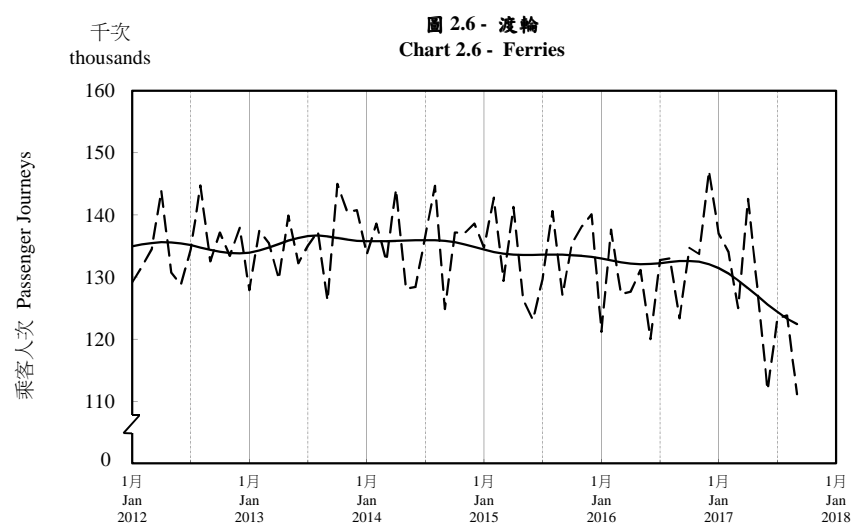

## 按月劃分的平均每日乘客人次趨勢 Trend of Average Daily Passenger Journeys by Month

2017/09

註：(1) 包括港鐵線路、機場快線及輕鐵。  
Note: (1) Including MTR Lines, Airport Express Line and Light Rail.

--- 平均每日 Average Daily  
—— 趨勢 Trend

趨勢：以「X-12自迴歸-求和-移動平均」方法估算  
Trend : Estimated by X-12 ARIMA Method