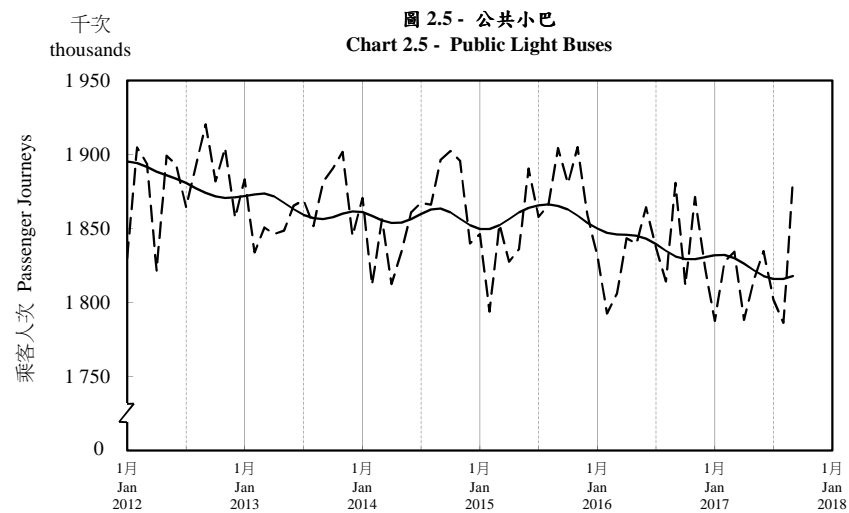

## 按月劃分的平均每日乘客人次趨勢 Trend of Average Daily Passenger Journeys by Month

2017/09

註：(1) 包括港鐵線路、機場快線及輕鐵。  
Note: (1) Including MTR Lines, Airport Express Line and Light Rail.

--- 平均每日 Average Daily  
—— 趨勢 Trend

趨勢：以「X-12自迴歸-求和-移動平均」方法估算  
Trend : Estimated by X-12 ARIMA Method