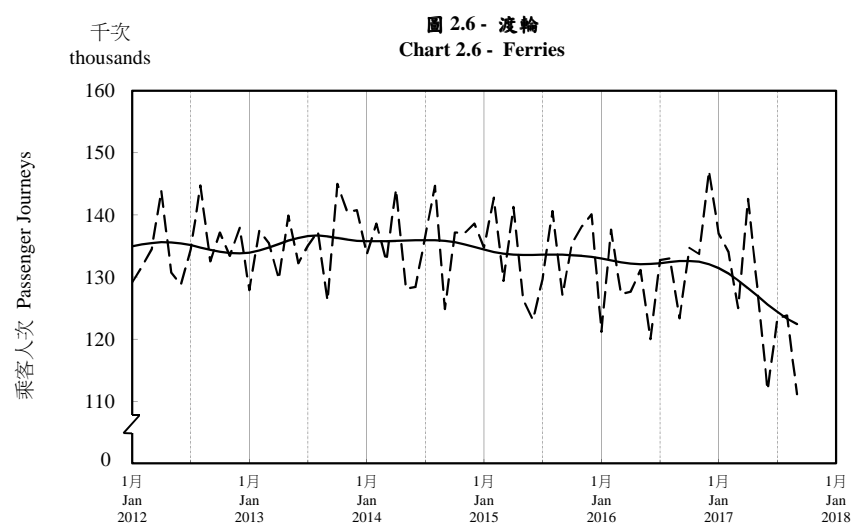

按月劃分的平均每日乘客人次趨勢 Trend of Average Daily Passenger Journeys by Month

2017/09

註：(1) 包括港鐵線路、機場快線及輕鐵。
Note: (1) Including MTR Lines, Airport Express Line and Light Rail.

--- 平均每日 Average Daily
—— 趨勢 Trend

趨勢：以「X-12自迴歸-求和-移動平均」方法估算
Trend: Estimated by X-12 ARIMA Method