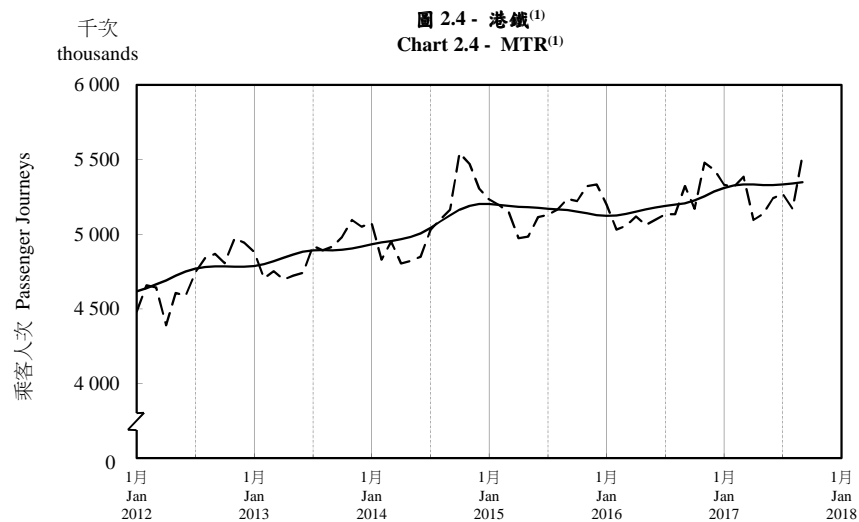

按月劃分的平均每日乘客人次趨勢 Trend of Average Daily Passenger Journeys by Month

2017/09

註：(1) 包括港鐵線路、機場快線及輕鐵。
Note: (1) Including MTR Lines, Airport Express Line and Light Rail.

--- 平均每日 Average Daily
—— 趨勢 Trend

趨勢：以「X-12自迴歸-求和-移動平均」方法估算
Trend: Estimated by X-12 ARIMA Method