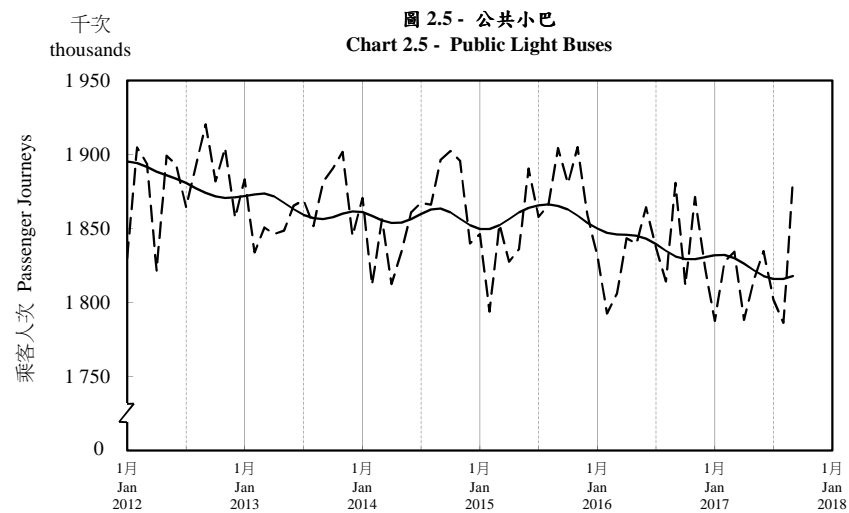

按月劃分的平均每日乘客人次趨勢 Trend of Average Daily Passenger Journeys by Month

2017/09

註：(1) 包括港鐵線路、機場快線及輕鐵。
Note: (1) Including MTR Lines, Airport Express Line and Light Rail.

--- 平均每日 Average Daily
—— 趨勢 Trend

趨勢：以「X-12自迴歸-求和-移動平均」方法估算
Trend: Estimated by X-12 ARIMA Method