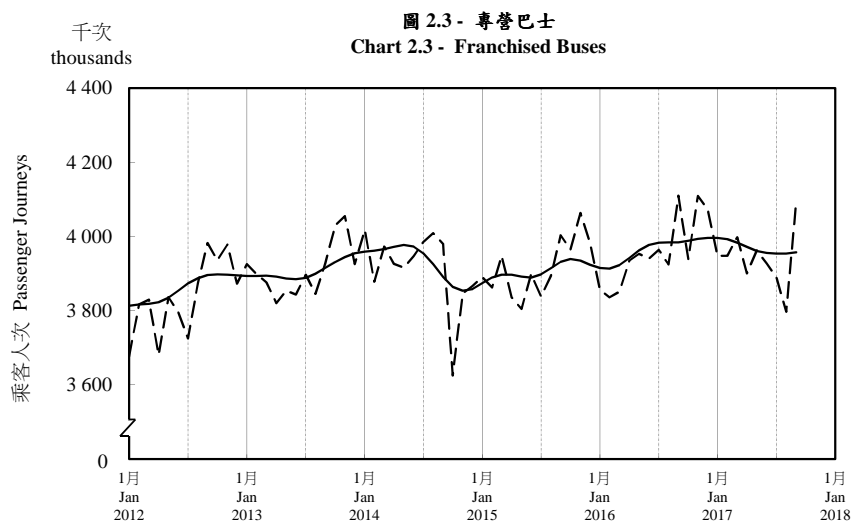

按月劃分的平均每日乘客人次趨勢 Trend of Average Daily Passenger Journeys by Month

2017/09

註：(1) 包括港鐵線路、機場快線及輕鐵。
Note: (1) Including MTR Lines, Airport Express Line and Light Rail.

--- 平均每日 Average Daily
—— 趨勢 Trend

趨勢：以「X-12自迴歸-求和-移動平均」方法估算
Trend: Estimated by X-12 ARIMA Method