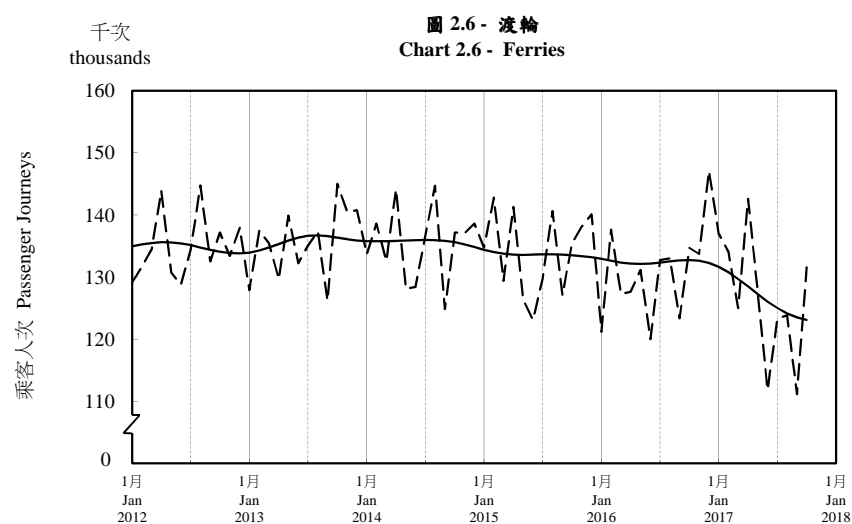

## 按月劃分的平均每日乘客人次趨勢 Trend of Average Daily Passenger Journeys by Month

2017/10

註：(1) 包括港鐵線路、機場快線及輕鐵。  
Note: (1) Including MTR Lines, Airport Express Line and Light Rail.

--- 平均每日 Average Daily  
—— 趨勢 Trend

趨勢：以「X-12自迴歸-求和-移動平均」方法估算  
Trend : Estimated by X-12 ARIMA Method