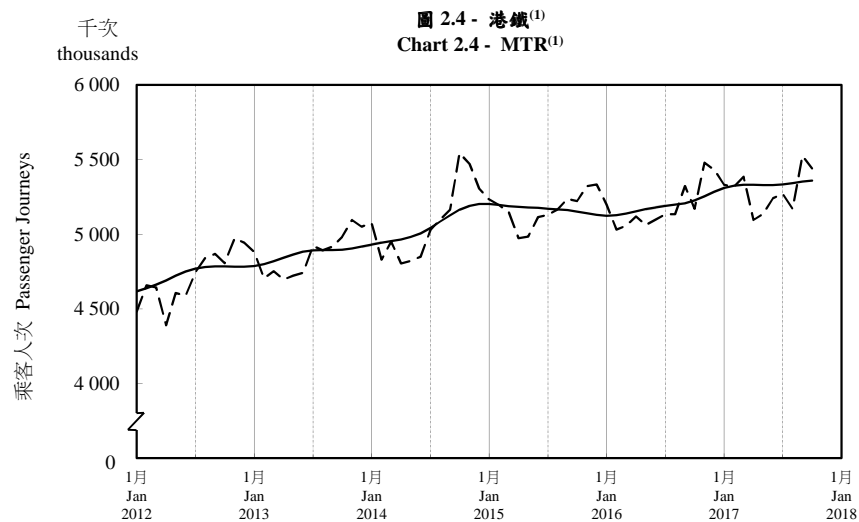

## 按月劃分的平均每日乘客人次趨勢 Trend of Average Daily Passenger Journeys by Month

2017/10

註：(1) 包括港鐵線路、機場快線及輕鐵。  
Note: (1) Including MTR Lines, Airport Express Line and Light Rail.

--- 平均每日 Average Daily  
—— 趨勢 Trend

趨勢：以「X-12自迴歸-求和-移動平均」方法估算  
Trend : Estimated by X-12 ARIMA Method