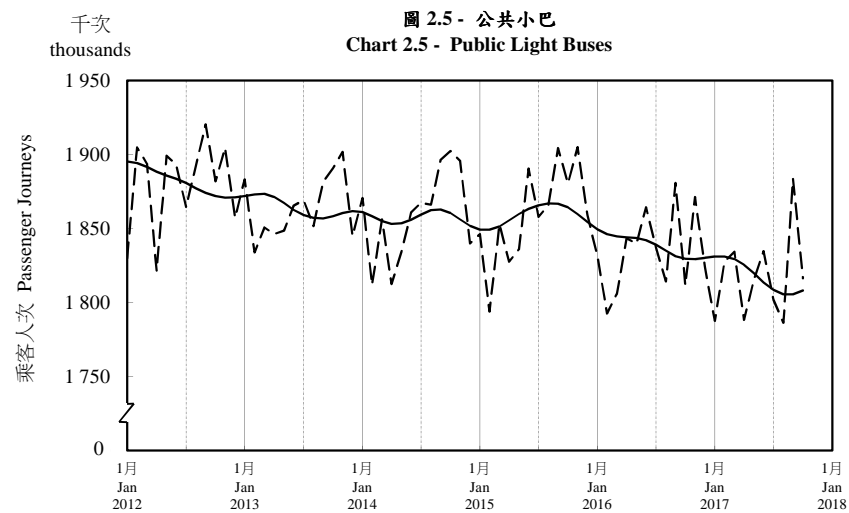

## 按月劃分的平均每日乘客人次趨勢 Trend of Average Daily Passenger Journeys by Month

2017/10

註：(1) 包括港鐵線路、機場快線及輕鐵。  
Note: (1) Including MTR Lines, Airport Express Line and Light Rail.

--- 平均每日 Average Daily  
—— 趨勢 Trend

趨勢：以「X-12自迴歸-求和-移動平均」方法估算  
Trend : Estimated by X-12 ARIMA Method