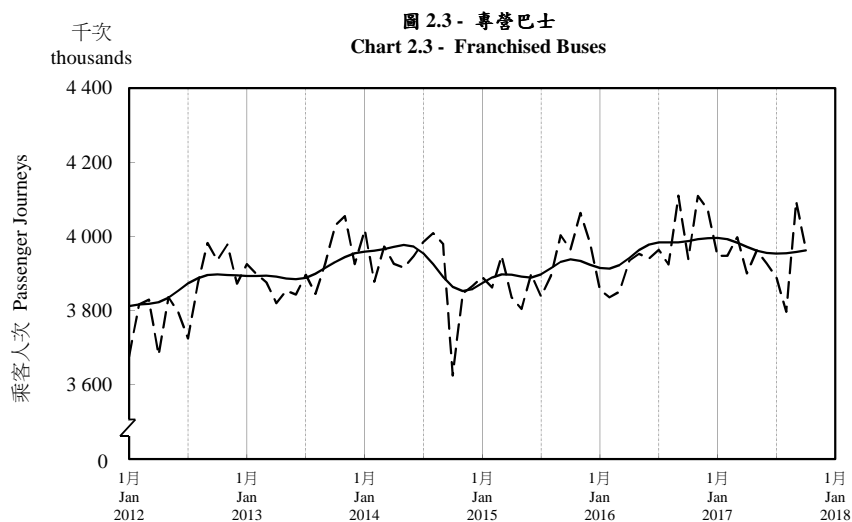

## 按月劃分的平均每日乘客人次趨勢 Trend of Average Daily Passenger Journeys by Month

2017/10

註：(1) 包括港鐵線路、機場快線及輕鐵。  
Note: (1) Including MTR Lines, Airport Express Line and Light Rail.

--- 平均每日 Average Daily  
—— 趨勢 Trend

趨勢：以「X-12自迴歸-求和-移動平均」方法估算  
Trend : Estimated by X-12 ARIMA Method