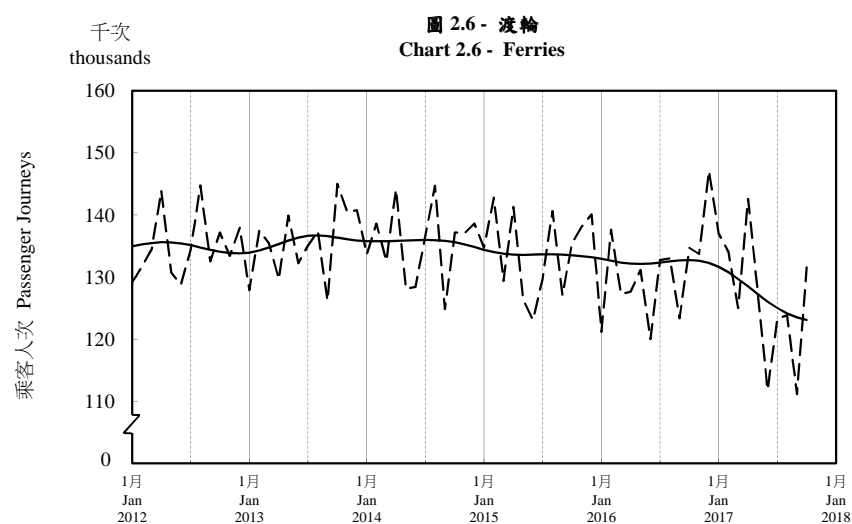

按月劃分的平均每日乘客人次趨勢 Trend of Average Daily Passenger Journeys by Month

2017/10

註：(1) 包括港鐵線路、機場快線及輕鐵。
Note: (1) Including MTR Lines, Airport Express Line and Light Rail.

--- 平均每日 Average Daily
—— 趨勢 Trend

趨勢：以「X-12自迴歸-求和-移動平均」方法估算
Trend : Estimated by X-12 ARIMA Method