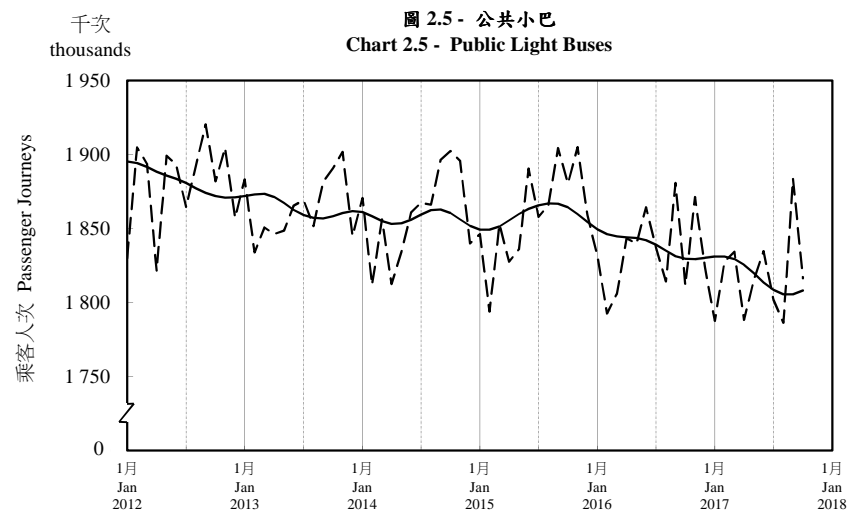

按月劃分的平均每日乘客人次趨勢 Trend of Average Daily Passenger Journeys by Month

2017/10

註：(1) 包括港鐵線路、機場快線及輕鐵。
Note: (1) Including MTR Lines, Airport Express Line and Light Rail.

--- 平均每日 Average Daily
—— 趨勢 Trend

趨勢：以「X-12自迴歸-求和-移動平均」方法估算
Trend : Estimated by X-12 ARIMA Method