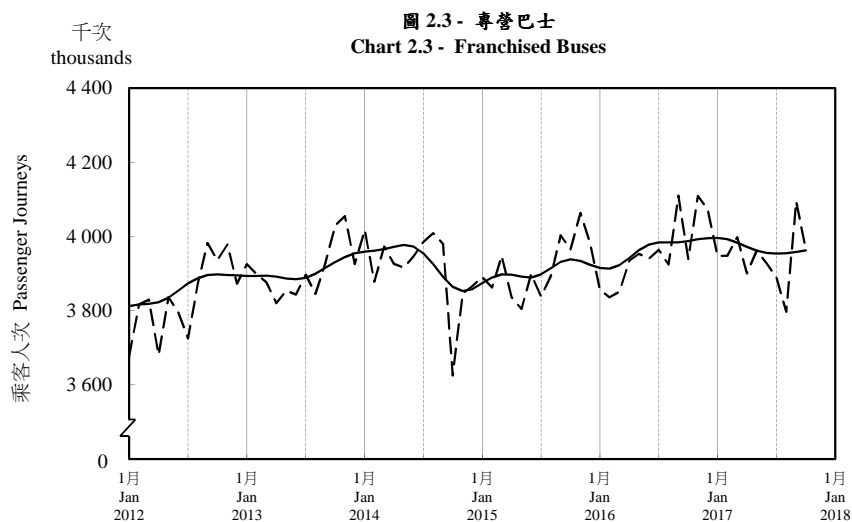

按月劃分的平均每日乘客人次趨勢 Trend of Average Daily Passenger Journeys by Month

2017/10

註：(1) 包括港鐵線路、機場快線及輕鐵。
Note: (1) Including MTR Lines, Airport Express Line and Light Rail.

--- 平均每日 Average Daily
—— 趨勢 Trend

趨勢：以「X-12自迴歸-求和-移動平均」方法估算
Trend : Estimated by X-12 ARIMA Method