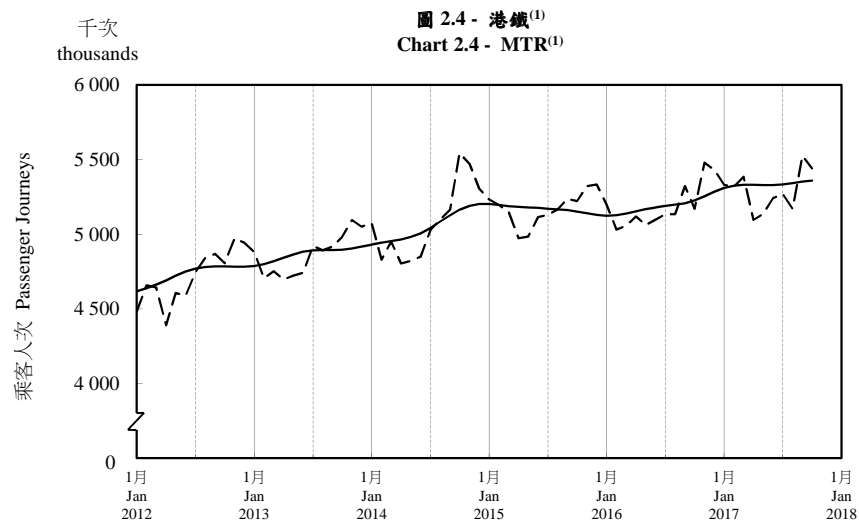

按月劃分的平均每日乘客人次趨勢 Trend of Average Daily Passenger Journeys by Month

2017/10

註：(1) 包括港鐵線路、機場快線及輕鐵。
Note: (1) Including MTR Lines, Airport Express Line and Light Rail.

--- 平均每日 Average Daily
—— 趨勢 Trend

趨勢：以「X-12自迴歸-求和-移動平均」方法估算
Trend : Estimated by X-12 ARIMA Method