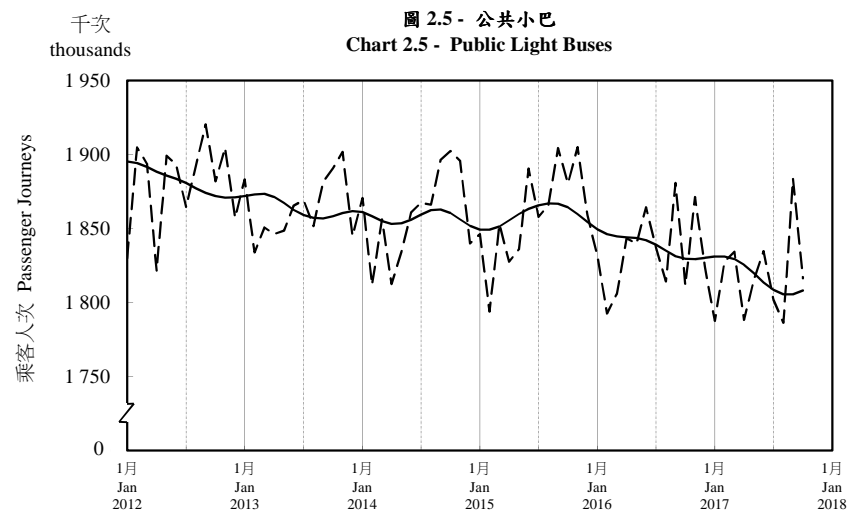

按月劃分的平均每日乘客人次趨勢 Trend of Average Daily Passenger Journeys by Month

2017/10

註：(1) 包括港鐵線路、機場快線及輕鐵。
Note: (1) Including MTR Lines, Airport Express Line and Light Rail.

- - - 平均每日 Average Daily
—— 趨勢 Trend

趨勢：以「X-12自迴歸-求和-移動平均」方法估算
Trend : Estimated by X-12 ARIMA Method