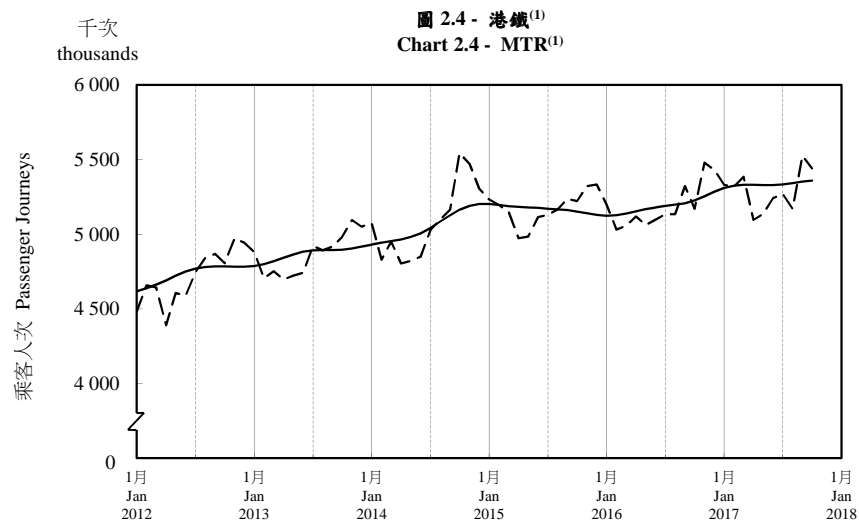

按月劃分的平均每日乘客人次趨勢 Trend of Average Daily Passenger Journeys by Month

2017/10

註：(1) 包括港鐵線路、機場快線及輕鐵。
Note: (1) Including MTR Lines, Airport Express Line and Light Rail.

- - - 平均每日 Average Daily
—— 趨勢 Trend

趨勢：以「X-12自迴歸-求和-移動平均」方法估算
Trend : Estimated by X-12 ARIMA Method