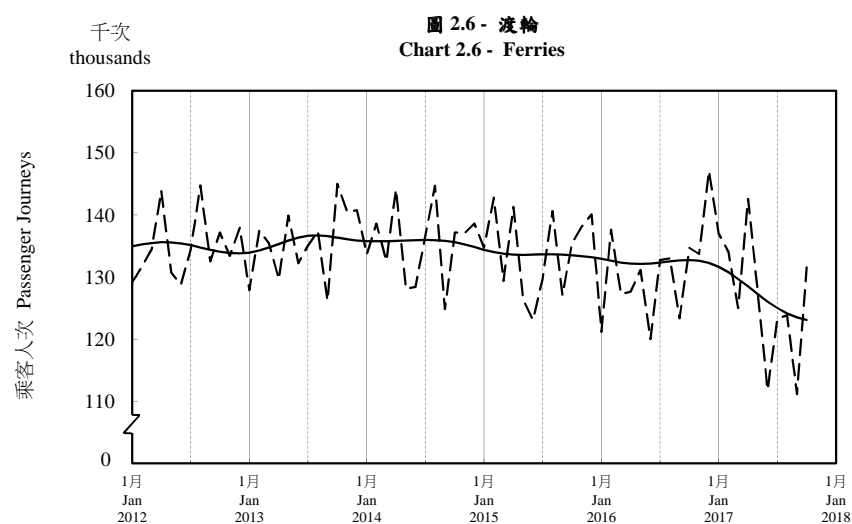

按月劃分的平均每日乘客人次趨勢 Trend of Average Daily Passenger Journeys by Month

2017/10

註：(1) 包括港鐵線路、機場快線及輕鐵。
Note: (1) Including MTR Lines, Airport Express Line and Light Rail.

- - - 平均每日 Average Daily
—— 趨勢 Trend

趨勢：以「X-12自迴歸-求和-移動平均」方法估算
Trend : Estimated by X-12 ARIMA Method