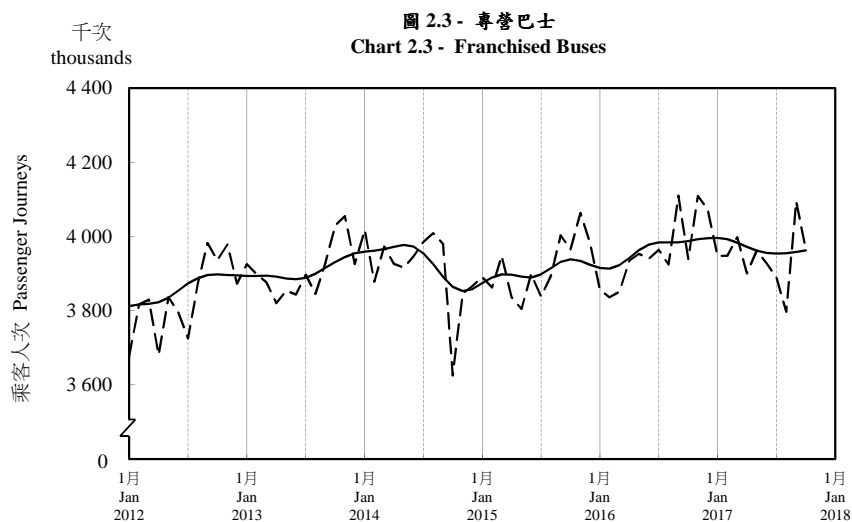

按月劃分的平均每日乘客人次趨勢 Trend of Average Daily Passenger Journeys by Month

2017/10

註：(1) 包括港鐵線路、機場快線及輕鐵。
Note: (1) Including MTR Lines, Airport Express Line and Light Rail.

- - - 平均每日 Average Daily
—— 趨勢 Trend

趨勢：以「X-12自迴歸-求和-移動平均」方法估算
Trend : Estimated by X-12 ARIMA Method