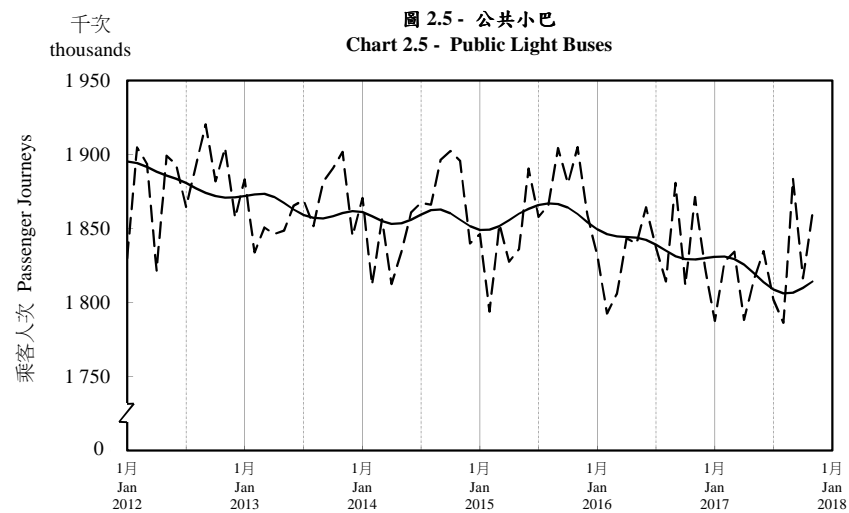

按月劃分的平均每日乘客人次趨勢 Trend of Average Daily Passenger Journeys by Month

2017/11

註：(1) 包括港鐵線路、機場快線及輕鐵。
Note: (1) Including MTR Lines, Airport Express Line and Light Rail.

--- 平均每日 Average Daily
—— 趨勢 Trend

趨勢：以「X-12自迴歸-求和-移動平均」方法估算
Trend : Estimated by X-12 ARIMA Method