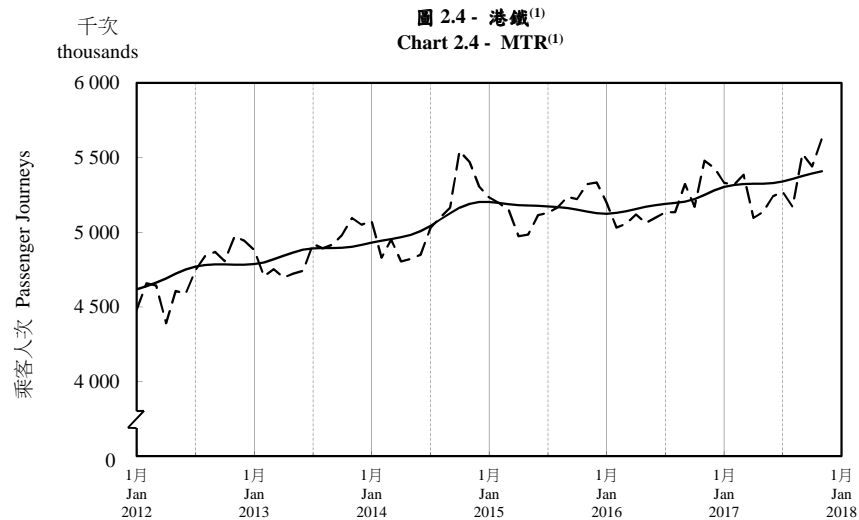

按月劃分的平均每日乘客人次趨勢 Trend of Average Daily Passenger Journeys by Month

2017/11

註：(1) 包括港鐵線路、機場快線及輕鐵。
Note: (1) Including MTR Lines, Airport Express Line and Light Rail.

--- 平均每日 Average Daily
—— 趨勢 Trend

趨勢：以「X-12自迴歸-求和-移動平均」方法估算
Trend : Estimated by X-12 ARIMA Method