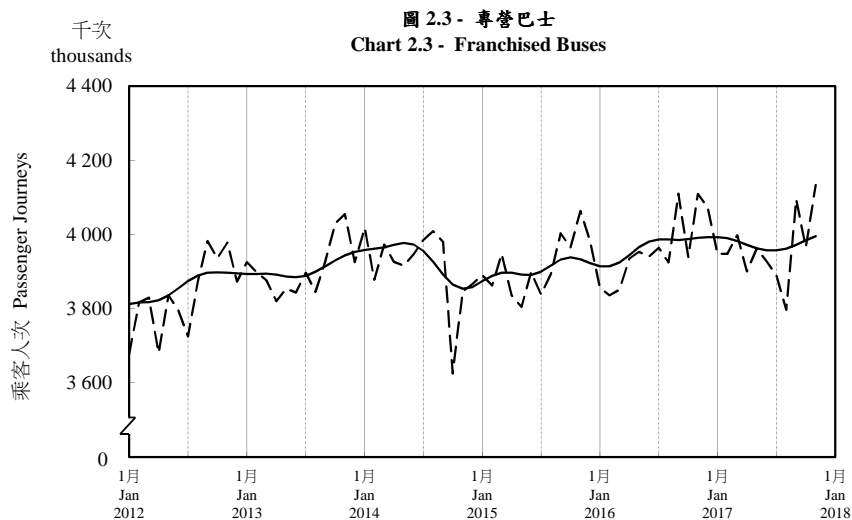

按月劃分的平均每日乘客人次趨勢 Trend of Average Daily Passenger Journeys by Month

2017/11

註：(1) 包括港鐵線路、機場快線及輕鐵。
Note: (1) Including MTR Lines, Airport Express Line and Light Rail.

--- 平均每日 Average Daily
—— 趨勢 Trend

趨勢：以「X-12自迴歸-求和-移動平均」方法估算
Trend : Estimated by X-12 ARIMA Method