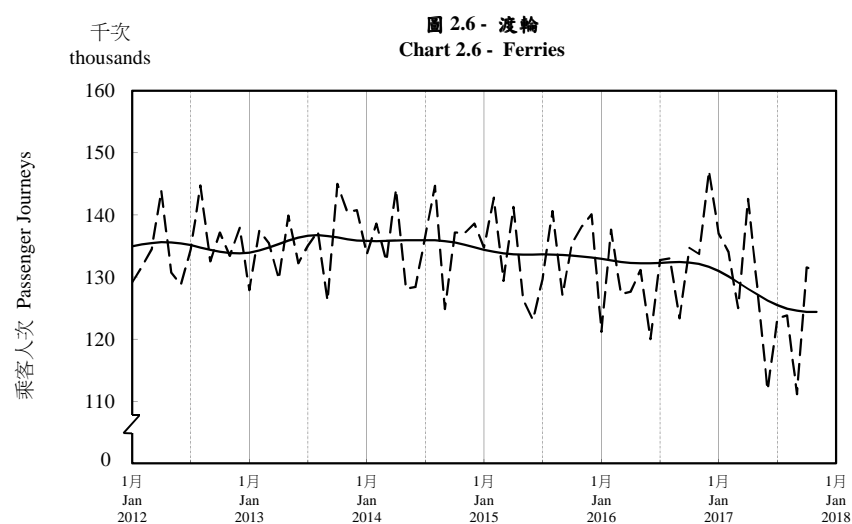

按月劃分的平均每日乘客人次趨勢 Trend of Average Daily Passenger Journeys by Month

2017/11

註：(1) 包括港鐵線路、機場快線及輕鐵。
Note: (1) Including MTR Lines, Airport Express Line and Light Rail.

--- 平均每日 Average Daily
—— 趨勢 Trend

趨勢：以「X-12自迴歸-求和-移動平均」方法估算
Trend : Estimated by X-12 ARIMA Method