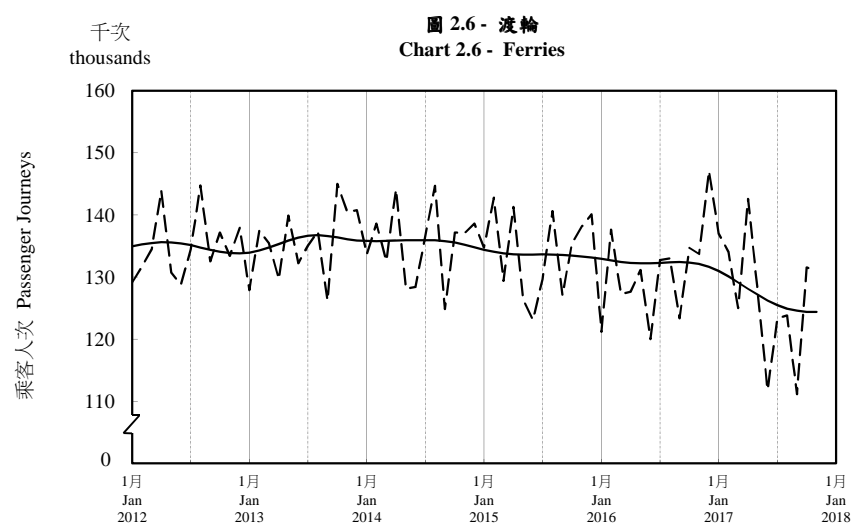

按月劃分的平均每日乘客人次趨勢 Trend of Average Daily Passenger Journeys by Month

2017/11

註：(1) 包括港鐵線路、機場快線及輕鐵。
Note: (1) Including MTR Lines, Airport Express Line and Light Rail.

--- 平均每日 Average Daily
—— 趨勢 Trend

趨勢：以「X-12自迴歸-求和-移動平均」方法估算
Trend: Estimated by X-12 ARIMA Method