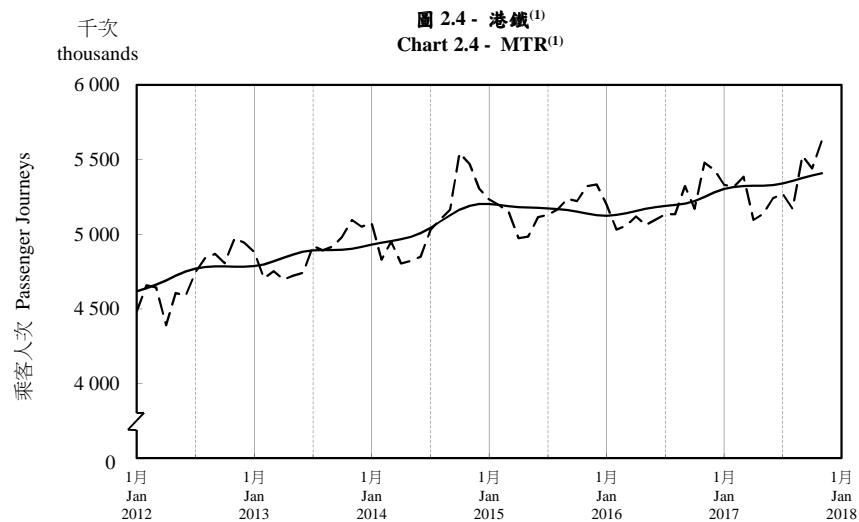

按月劃分的平均每日乘客人次趨勢 Trend of Average Daily Passenger Journeys by Month

2017/11

註：(1) 包括港鐵線路、機場快線及輕鐵。
Note: (1) Including MTR Lines, Airport Express Line and Light Rail.

--- 平均每日 Average Daily
—— 趨勢 Trend

趨勢：以「X-12自迴歸-求和-移動平均」方法估算
Trend: Estimated by X-12 ARIMA Method