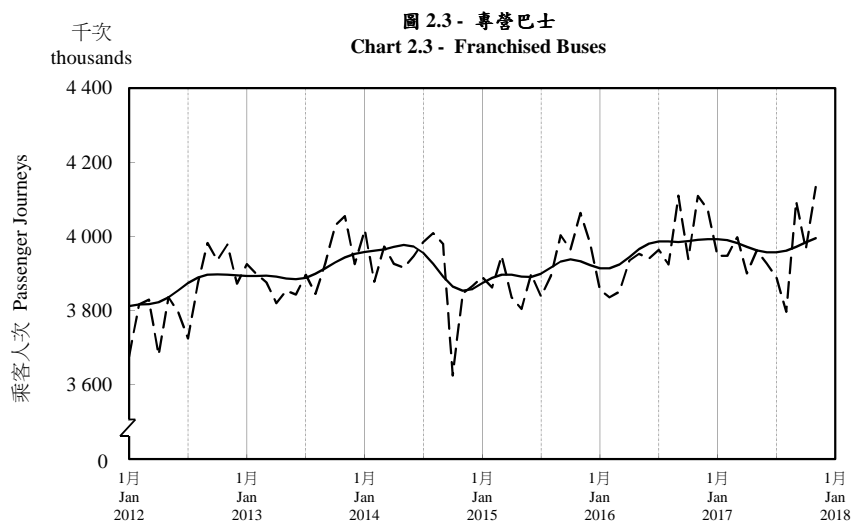

按月劃分的平均每日乘客人次趨勢 Trend of Average Daily Passenger Journeys by Month

2017/11

註：(1) 包括港鐵線路、機場快線及輕鐵。
Note: (1) Including MTR Lines, Airport Express Line and Light Rail.

--- 平均每日 Average Daily
—— 趨勢 Trend

趨勢：以「X-12自迴歸-求和-移動平均」方法估算
Trend: Estimated by X-12 ARIMA Method