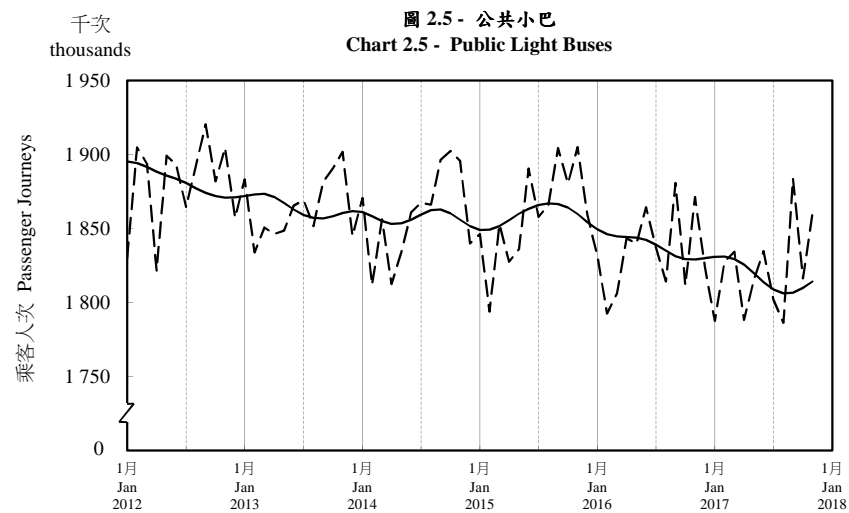

按月劃分的平均每日乘客人次趨勢 Trend of Average Daily Passenger Journeys by Month

2017/11

註：(1) 包括港鐵線路、機場快線及輕鐵。
Note: (1) Including MTR Lines, Airport Express Line and Light Rail.

--- 平均每日 Average Daily
—— 趨勢 Trend

趨勢：以「X-12自迴歸-求和-移動平均」方法估算
Trend: Estimated by X-12 ARIMA Method