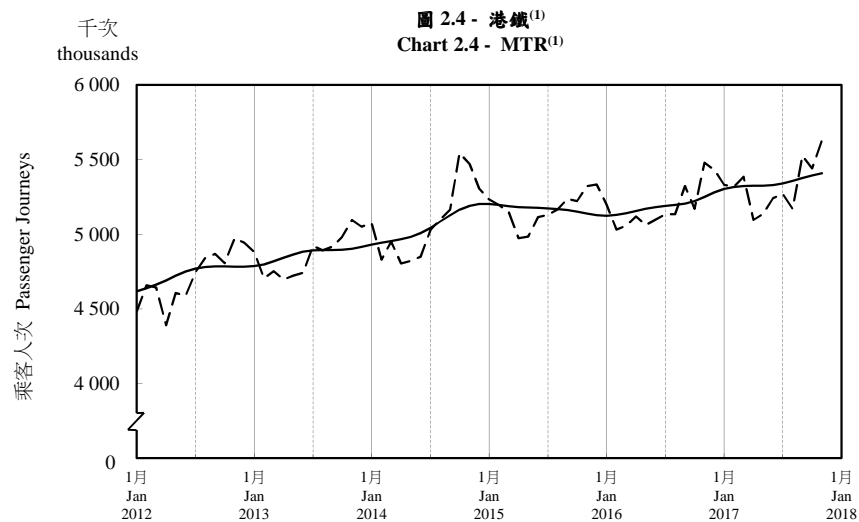

按月劃分的平均每日乘客人次趨勢 Trend of Average Daily Passenger Journeys by Month

2017/11

註：(1) 包括港鐵線路、機場快線及輕鐵。
Note: (1) Including MTR Lines, Airport Express Line and Light Rail.

--- 平均每日 Average Daily
—— 趨勢 Trend

趨勢：以「X-12自迴歸-求和-移動平均」方法估算
Trend : Estimated by X-12 ARIMA Method