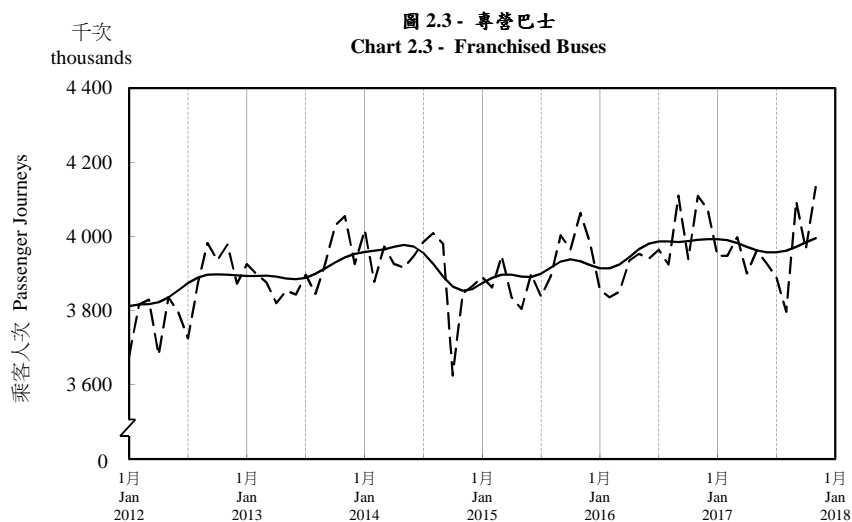

按月劃分的平均每日乘客人次趨勢 Trend of Average Daily Passenger Journeys by Month

2017/11

註：(1) 包括港鐵線路、機場快線及輕鐵。
Note: (1) Including MTR Lines, Airport Express Line and Light Rail.

--- 平均每日 Average Daily
—— 趨勢 Trend

趨勢：以「X-12自迴歸-求和-移動平均」方法估算
Trend : Estimated by X-12 ARIMA Method