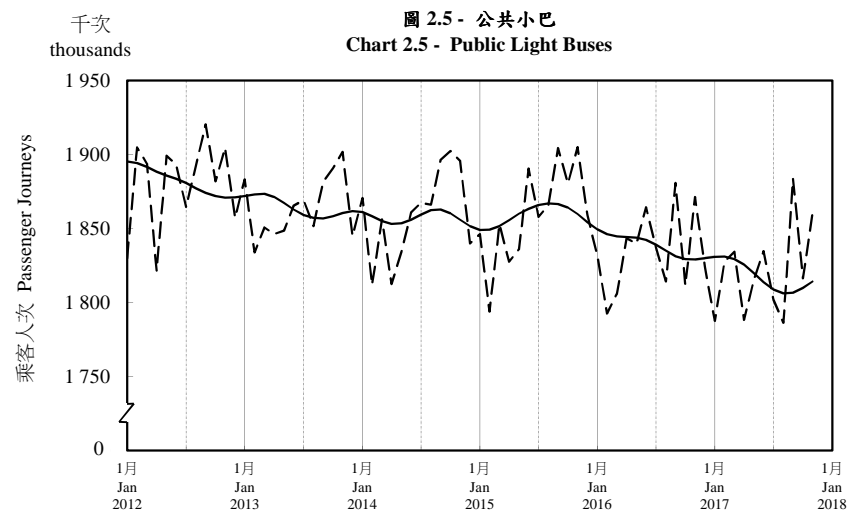

按月劃分的平均每日乘客人次趨勢 Trend of Average Daily Passenger Journeys by Month

2017/11

註：(1) 包括港鐵線路、機場快線及輕鐵。
Note: (1) Including MTR Lines, Airport Express Line and Light Rail.

--- 平均每日 Average Daily
—— 趨勢 Trend

趨勢：以「X-12自迴歸-求和-移動平均」方法估算
Trend : Estimated by X-12 ARIMA Method