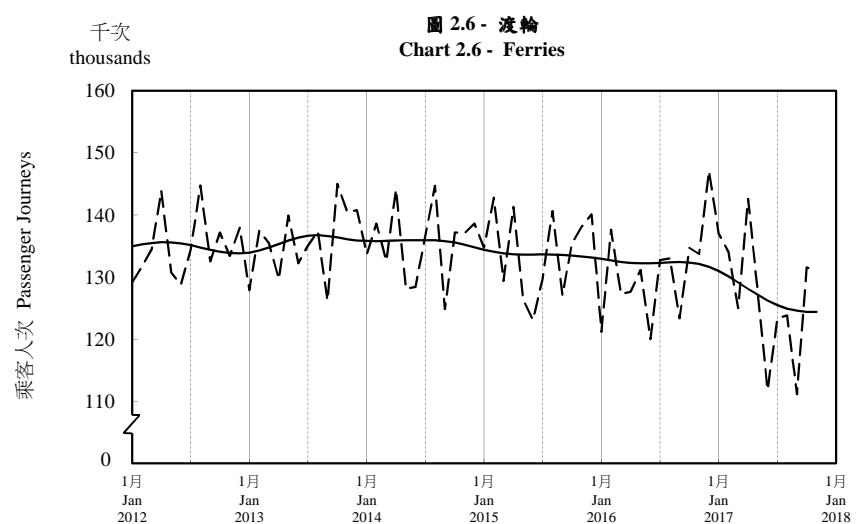

按月劃分的平均每日乘客人次趨勢 Trend of Average Daily Passenger Journeys by Month

2017/11

註：(1) 包括港鐵線路、機場快線及輕鐵。
Note: (1) Including MTR Lines, Airport Express Line and Light Rail.

--- 平均每日 Average Daily
—— 趨勢 Trend

趨勢：以「X-12自迴歸-求和-移動平均」方法估算
Trend : Estimated by X-12 ARIMA Method