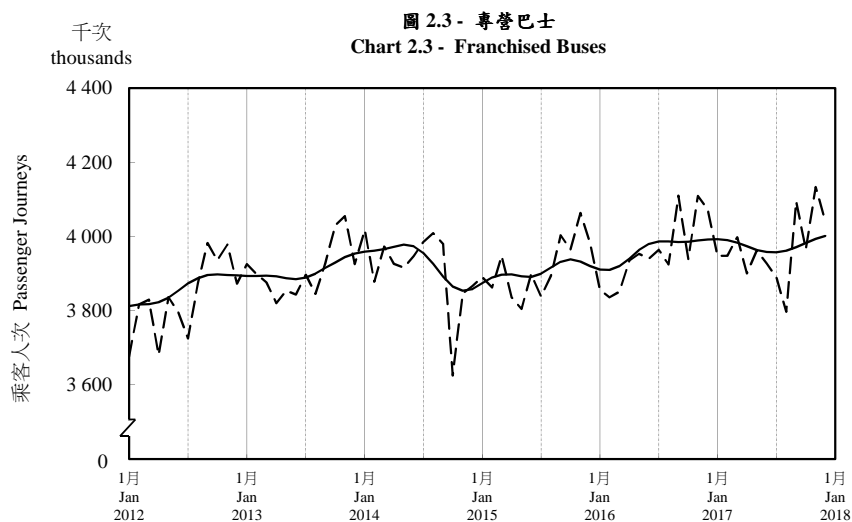

## 按月劃分的平均每日乘客人次趨勢 Trend of Average Daily Passenger Journeys by Month

2017/12

註：(1) 包括港鐵線路、機場快線及輕鐵。  
Note: (1) Including MTR Lines, Airport Express Line and Light Rail.

--- 平均每日 Average Daily  
—— 趨勢 Trend

趨勢：以「X-12自迴歸-求和-移動平均」方法估算  
Trend : Estimated by X-12 ARIMA Method