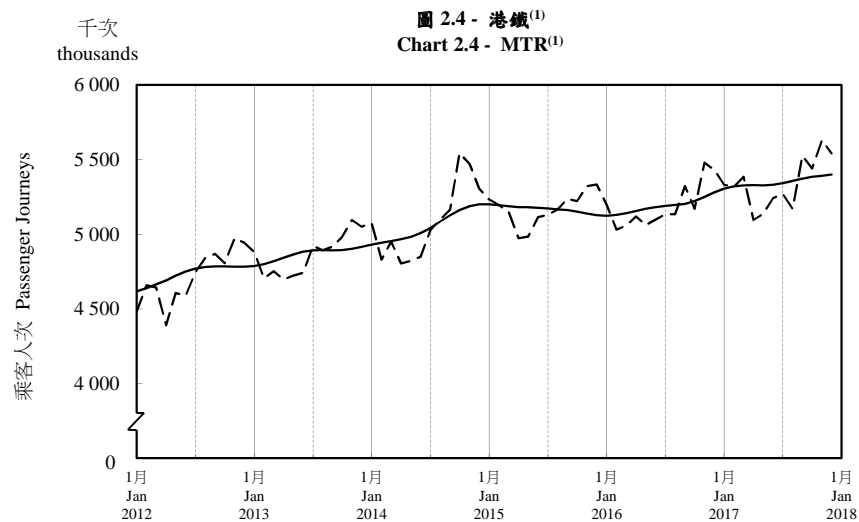

## 按月劃分的平均每日乘客人次趨勢 Trend of Average Daily Passenger Journeys by Month

2017/12

註：(1) 包括港鐵線路、機場快線及輕鐵。  
Note: (1) Including MTR Lines, Airport Express Line and Light Rail.

--- 平均每日 Average Daily  
—— 趨勢 Trend

趨勢：以「X-12自迴歸-求和-移動平均」方法估算  
Trend : Estimated by X-12 ARIMA Method