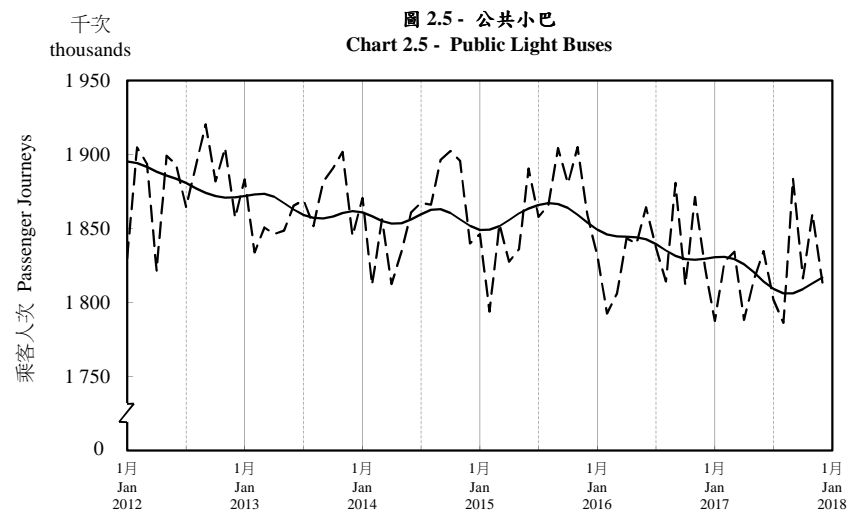

## 按月劃分的平均每日乘客人次趨勢 Trend of Average Daily Passenger Journeys by Month

2017/12

註：(1) 包括港鐵線路、機場快線及輕鐵。  
Note: (1) Including MTR Lines, Airport Express Line and Light Rail.

--- 平均每日 Average Daily  
—— 趨勢 Trend

趨勢：以「X-12自迴歸-求和-移動平均」方法估算  
Trend : Estimated by X-12 ARIMA Method