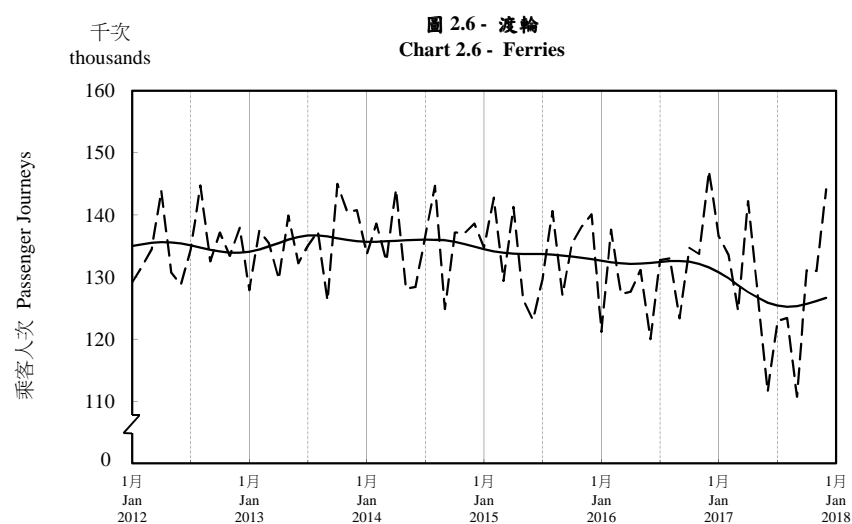

## 按月劃分的平均每日乘客人次趨勢 Trend of Average Daily Passenger Journeys by Month

2017/12

註：(1) 包括港鐵線路、機場快線及輕鐵。  
Note: (1) Including MTR Lines, Airport Express Line and Light Rail.

--- 平均每日 Average Daily  
—— 趨勢 Trend

趨勢：以「X-12自迴歸-求和-移動平均」方法估算  
Trend : Estimated by X-12 ARIMA Method