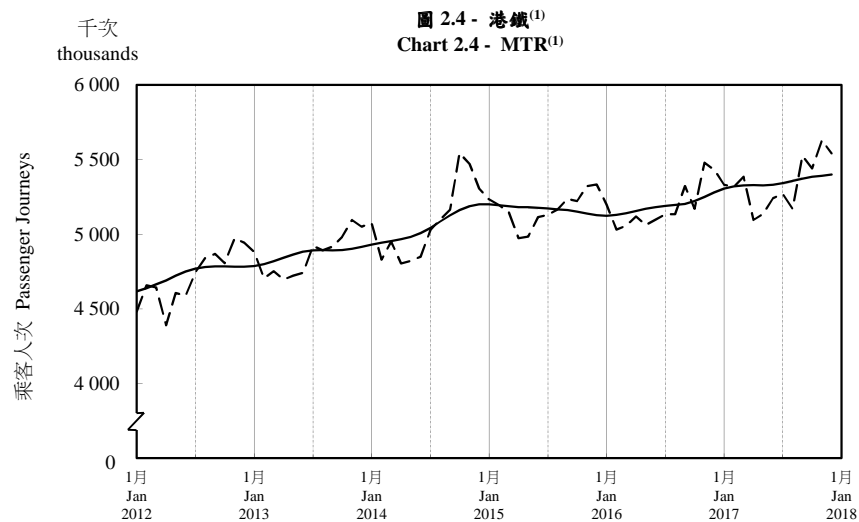

按月劃分的平均每日乘客人次趨勢 Trend of Average Daily Passenger Journeys by Month

2017/12

註：(1) 包括港鐵線路、機場快線及輕鐵。
Note: (1) Including MTR Lines, Airport Express Line and Light Rail.

--- 平均每日 Average Daily
—— 趨勢 Trend

趨勢：以「X-12自迴歸-求和-移動平均」方法估算
Trend : Estimated by X-12 ARIMA Method