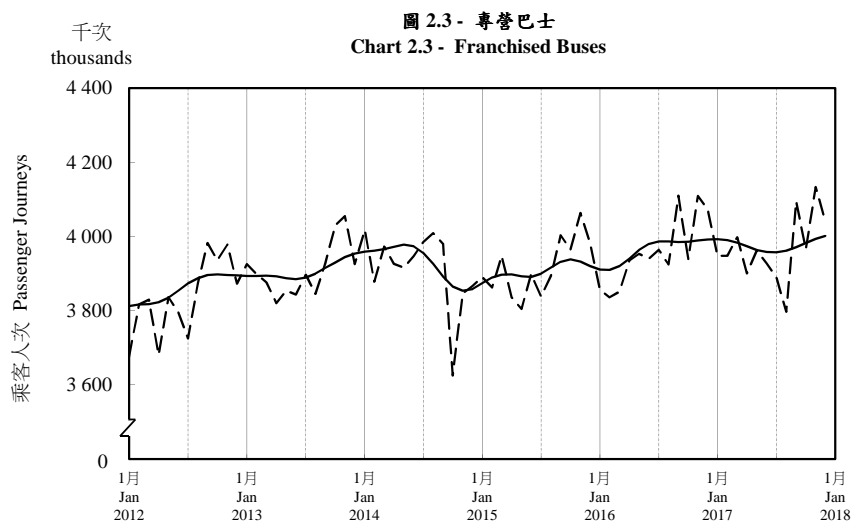

按月劃分的平均每日乘客人次趨勢 Trend of Average Daily Passenger Journeys by Month

2017/12

註：(1) 包括港鐵線路、機場快線及輕鐵。
Note: (1) Including MTR Lines, Airport Express Line and Light Rail.

--- 平均每日 Average Daily
—— 趨勢 Trend

趨勢：以「X-12自迴歸-求和-移動平均」方法估算
Trend : Estimated by X-12 ARIMA Method