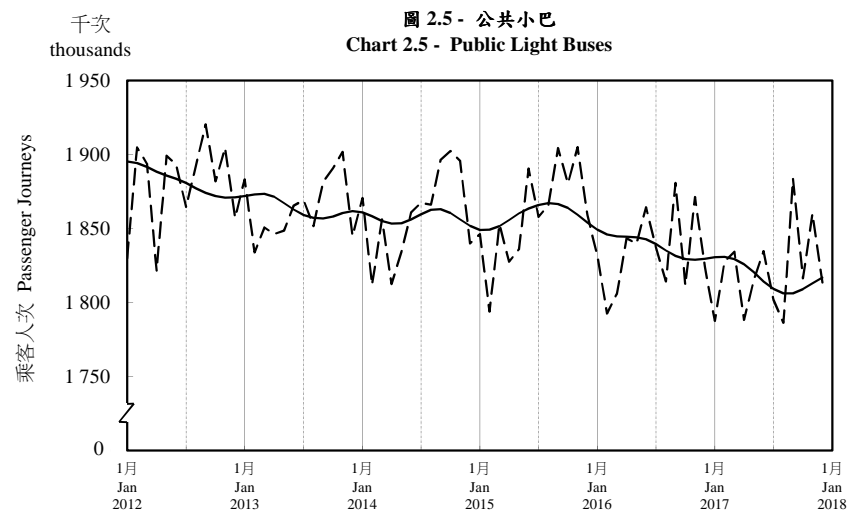

按月劃分的平均每日乘客人次趨勢 Trend of Average Daily Passenger Journeys by Month

2017/12

註：(1) 包括港鐵線路、機場快線及輕鐵。
Note: (1) Including MTR Lines, Airport Express Line and Light Rail.

--- 平均每日 Average Daily
—— 趨勢 Trend

趨勢：以「X-12自迴歸-求和-移動平均」方法估算
Trend : Estimated by X-12 ARIMA Method