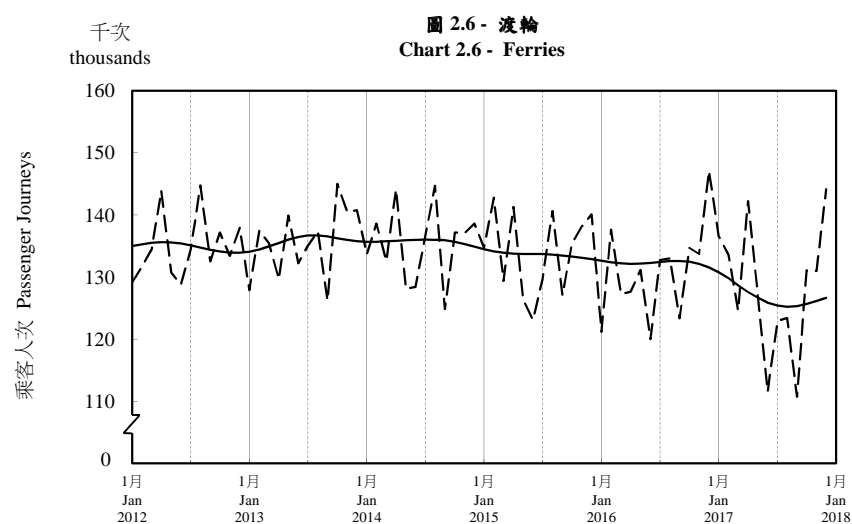

按月劃分的平均每日乘客人次趨勢 Trend of Average Daily Passenger Journeys by Month

2017/12

註：(1) 包括港鐵線路、機場快線及輕鐵。
Note: (1) Including MTR Lines, Airport Express Line and Light Rail.

--- 平均每日 Average Daily
—— 趨勢 Trend

趨勢：以「X-12自迴歸-求和-移動平均」方法估算
Trend : Estimated by X-12 ARIMA Method