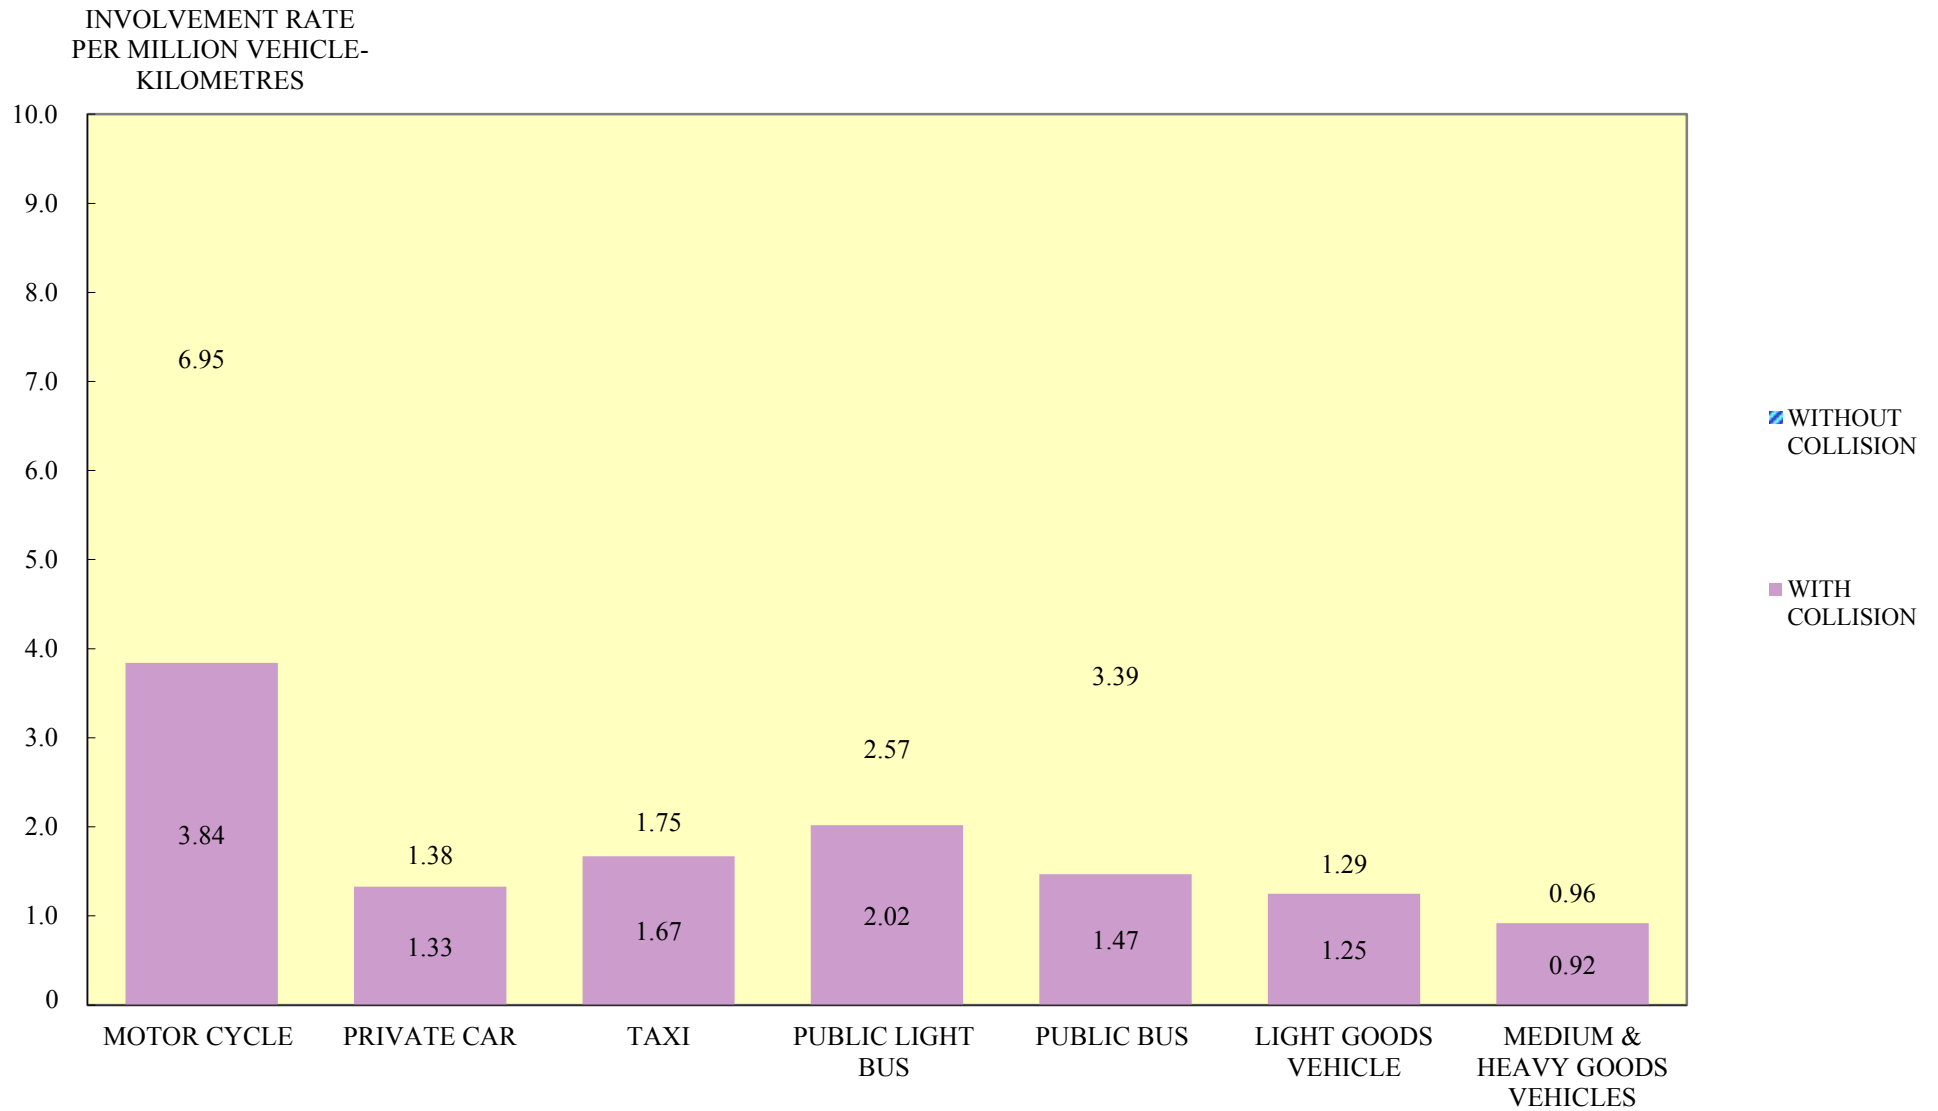

FIGURE B11 - VEHICLE INVOLVEMENT RATES[^] BY CLASS OF VEHICLE 2016

[^] Involvement rate per million vehicle-kilometres refers to the number of vehicles involved in accidents of a particular vehicle collision type per one million vehicle-kilometres travelled by vehicles of the same vehicle class.