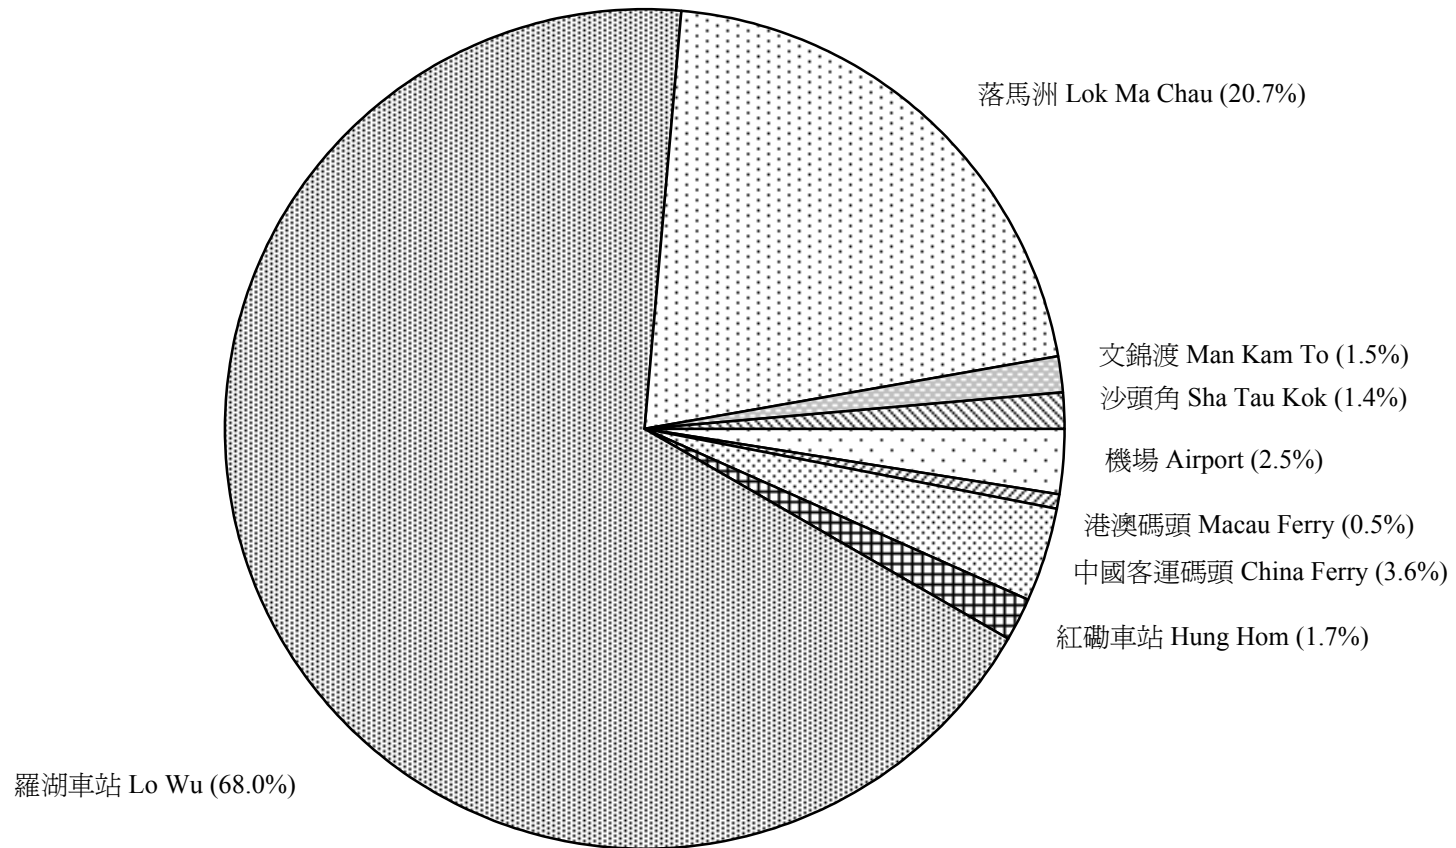

圖 8.3 - 過境旅客人數分佈 (2003年7月)
Chart 8.3 - Distribution of Cross Boundary Passengers (July 2003)

2003/07

註：內河碼頭旅客人數佔少於 0.1%。

Note: The share of River Trade Terminal passengers is less than 0.1%.