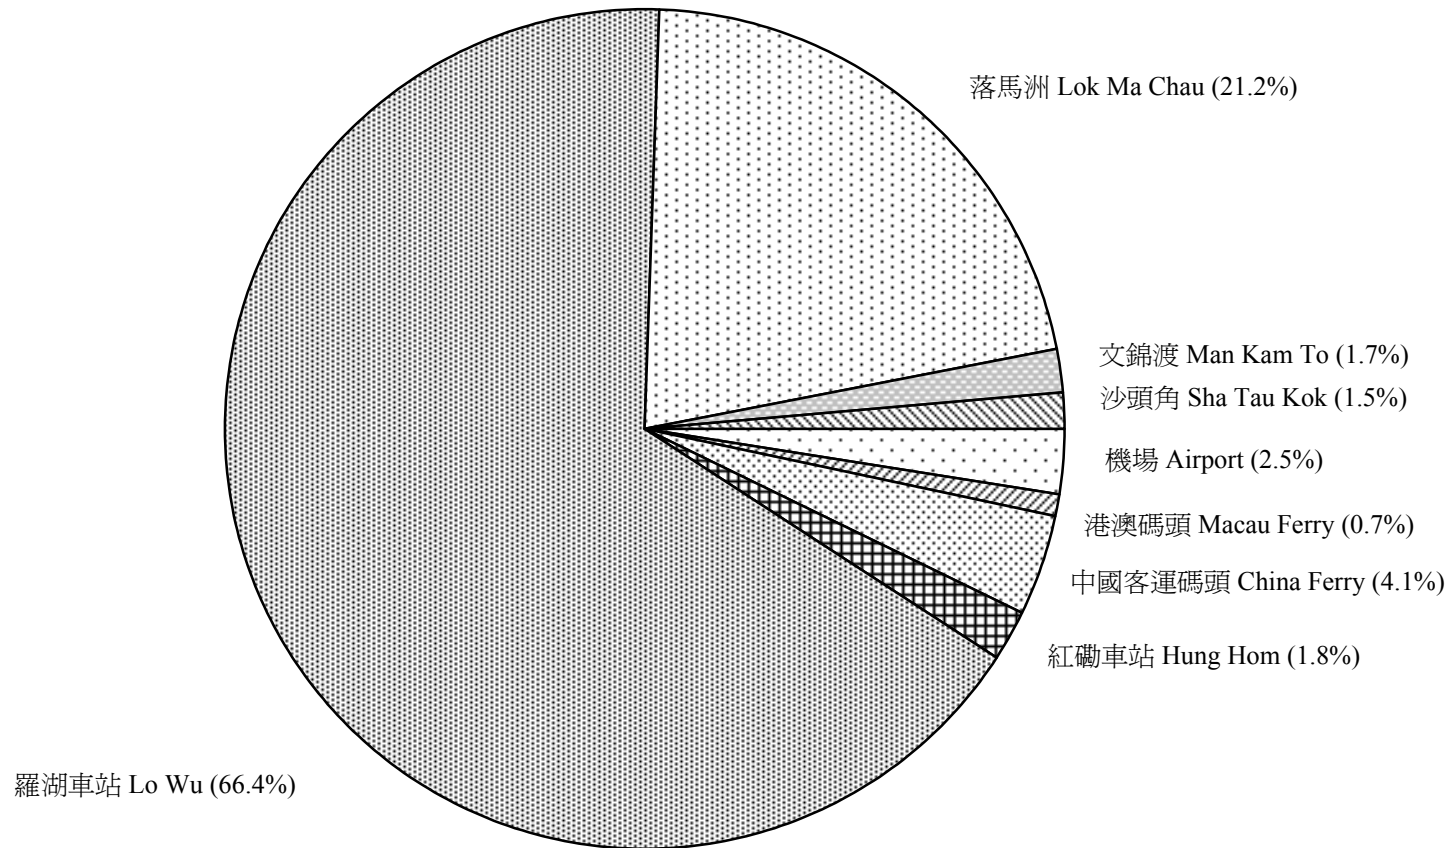

圖 8.3 - 過境旅客人數分佈 (2003年9月)  
Chart 8.3 - Distribution of Cross Boundary Passengers (September 2003)

2003/09

註：內河碼頭旅客人數佔少於 0.1%。

Note: The share of River Trade Terminal passengers is less than 0.1%.