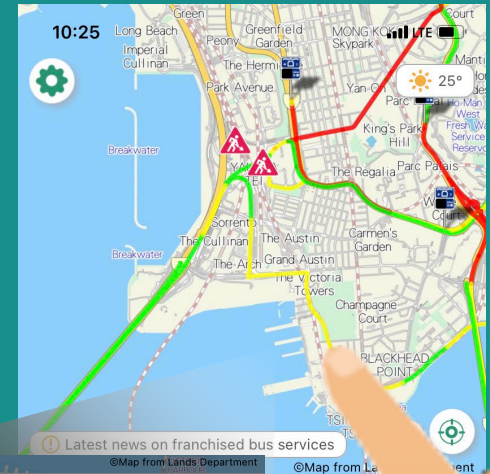

### Option 2 :

If location access by HKeMobility is enabled, an icon indicating your current location is shown on the homepage.

Your current location is automatically set as the origin. You can click **“Search for destination, PT route or car park”** and input destination.

# Guide to search route

## Option 3 :

Press and hold on your origin on the map and select “set as origin”. Then, input destination.

## Option 4 :

Press and hold on your destination on the map, and select “Route Search” to set as destination. Then, input origin.