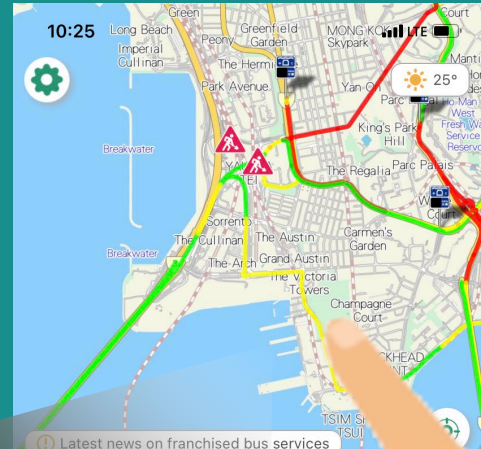

### Option 2 :

If location access by HKeMobility is enabled, an icon indicating your current location is shown on the homepage.

Your current location is automatically set as the origin. You can click **“Search for destination, PT route or car park”** and input destination.

## Option 3 :

Press and hold on your origin on the map and select “set as origin”. Then, input destination.

# Guide to search route

## Option 4 :

Press and hold on your destination on the map, and select “Route Search” to set as destination. Then, input origin.