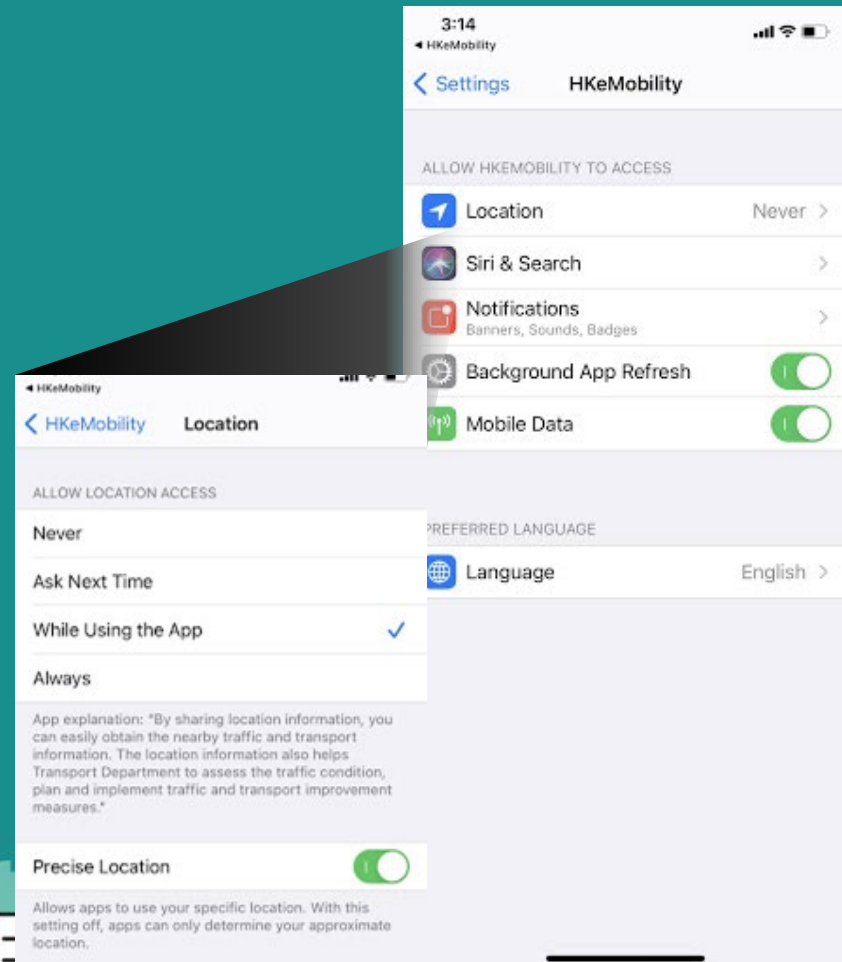

Guide to search route

TIPS for iPhone Users: How to enable location access by HKeMobility?

Go to **Settings** > **HKeMobility** > **Location**, allow location access by selecting “**While Using the App**” or “**Always**”.

Note: If these steps don't work for you, please get help from your device manufacturer.