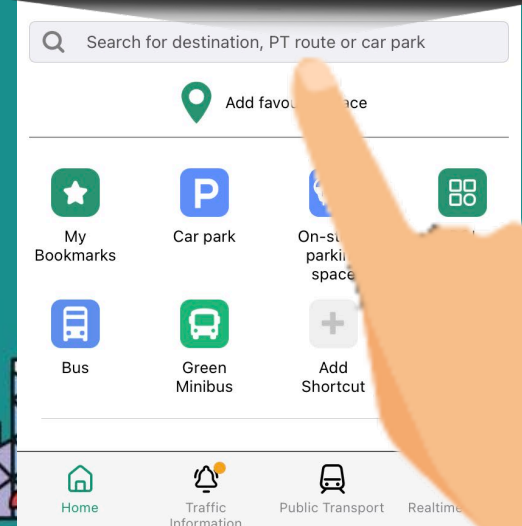

# Guide to search route

## Option 1 :

If location access by HKeMobility is not enabled, please click **“Search for origin, PT route or car park”** on the homepage and input origin followed by destination.

### Option 2 :

If location access by HKeMobility is enabled, an icon indicating your current location is shown on the homepage.

Your current location is automatically set as the origin. You can click **“Search for destination, PT route or car park”** and input destination.