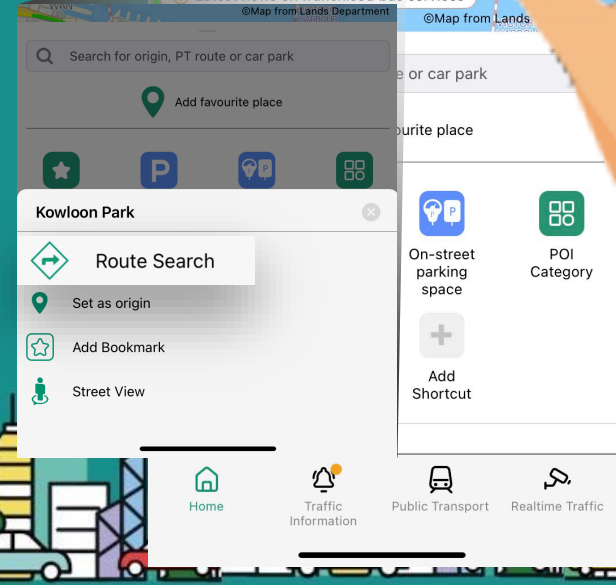

Guide to search route

4

Option 4 :

Press and hold on your destination on the map, and select “Route Search” to set as destination. Then, input origin.