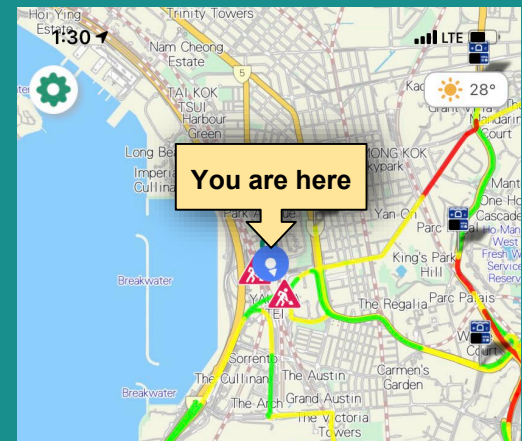

Guide to search route

2

Option 2 :

If location access by HKeMobility is enabled, an icon indicating your current location is shown on the homepage.

Your current location is automatically set as the origin. You can click **“Search for destination, PT route or car park”** and input destination.