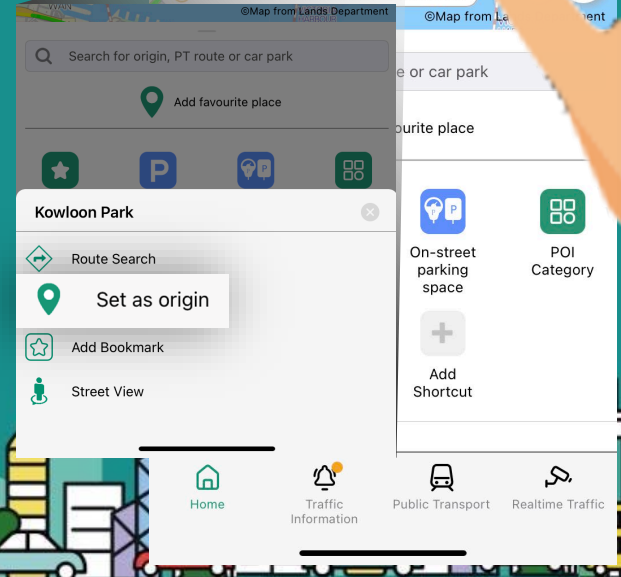

Guide to search route

3

Option 3 :

Press and hold on your origin on the map and select “set as origin”. Then, input destination.