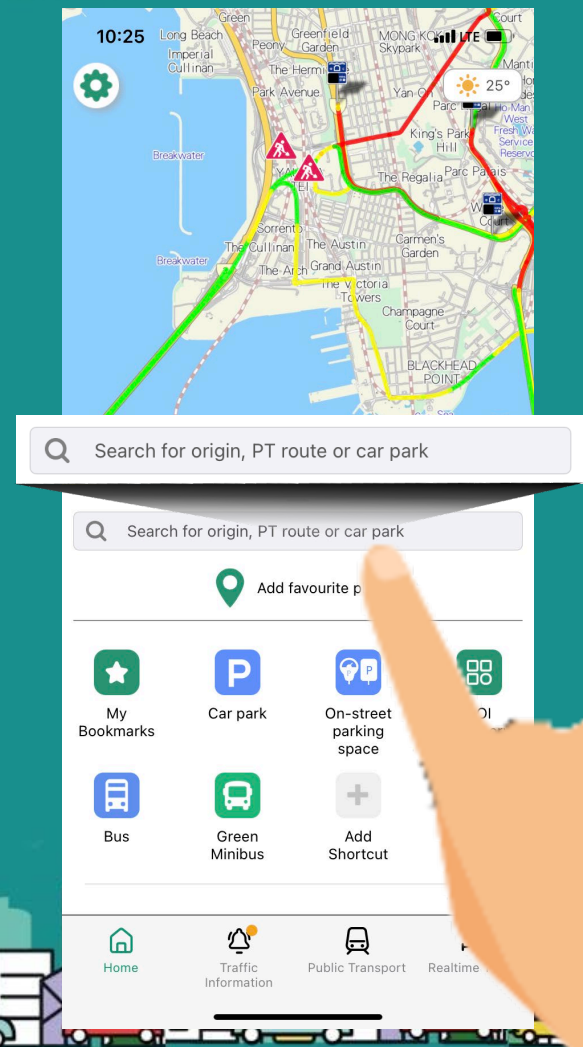

# Guide to search route

## Option 1 :

If location access by HKeMobility is not enabled, please click **“Search for origin, PT route or car park”** on the homepage and input origin followed by destination.

### Option 2 :

If location access by HKeMobility is enabled, an icon indicating your current location is shown on the homepage.

Your current location is automatically set as the origin. You can click **“Search for destination, PT route or car park”** and input destination.

## Option 4 :

Press and hold on your destination on the map, and select “Route Search” to set as destination. Then, input origin.