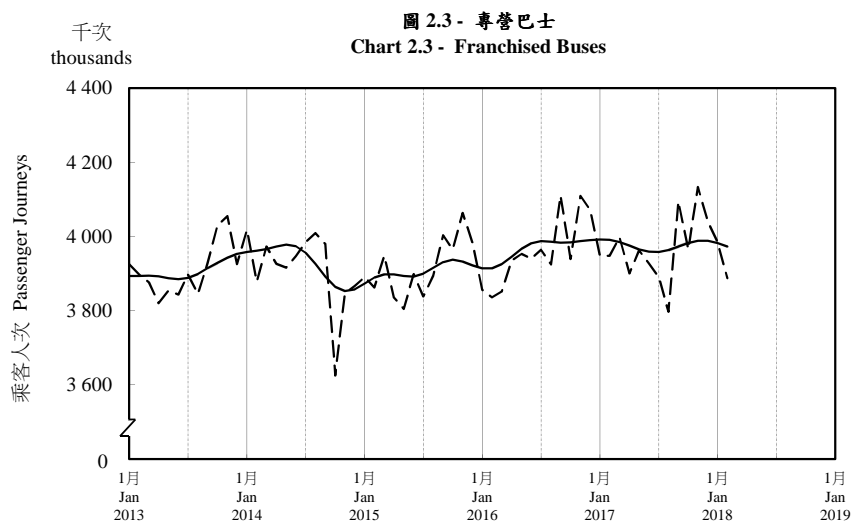

## 按月劃分的平均每日乘客人次趨勢 Trend of Average Daily Passenger Journeys by Month

2018/02

註：(1) 包括港鐵線路、機場快線及輕鐵。  
Note: (1) Including MTR Lines, Airport Express Line and Light Rail.

--- 平均每日 Average Daily  
—— 趨勢 Trend

趨勢：以「X-12自迴歸-求和-移動平均」方法估算  
Trend : Estimated by X-12 ARIMA Method