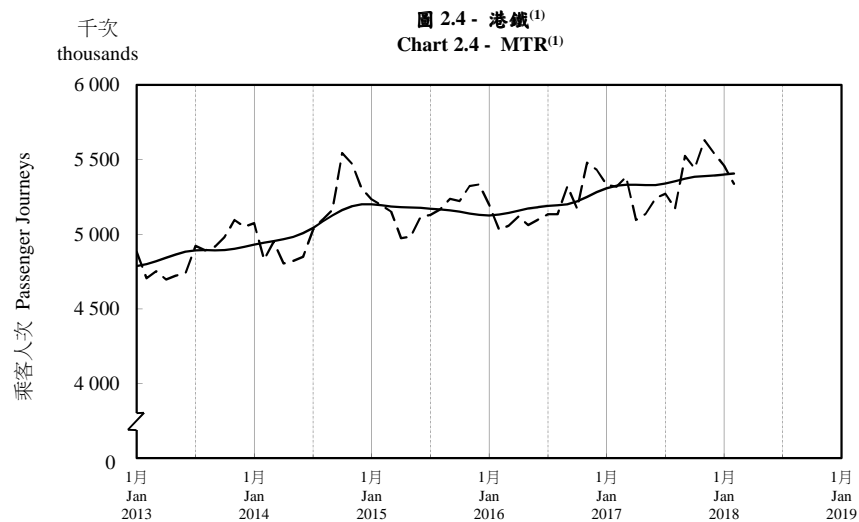

## 按月劃分的平均每日乘客人次趨勢 Trend of Average Daily Passenger Journeys by Month

2018/02

註：(1) 包括港鐵線路、機場快線及輕鐵。  
Note: (1) Including MTR Lines, Airport Express Line and Light Rail.

--- 平均每日 Average Daily  
—— 趨勢 Trend

趨勢：以「X-12自迴歸-求和-移動平均」方法估算  
Trend : Estimated by X-12 ARIMA Method