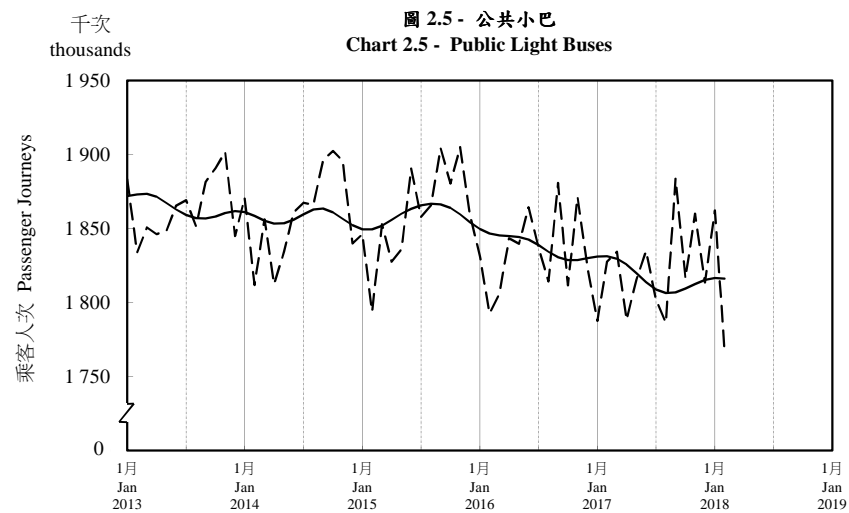

## 按月劃分的平均每日乘客人次趨勢 Trend of Average Daily Passenger Journeys by Month

2018/02

註：(1) 包括港鐵線路、機場快線及輕鐵。  
Note: (1) Including MTR Lines, Airport Express Line and Light Rail.

--- 平均每日 Average Daily  
—— 趨勢 Trend

趨勢：以「X-12自迴歸-求和-移動平均」方法估算  
Trend : Estimated by X-12 ARIMA Method