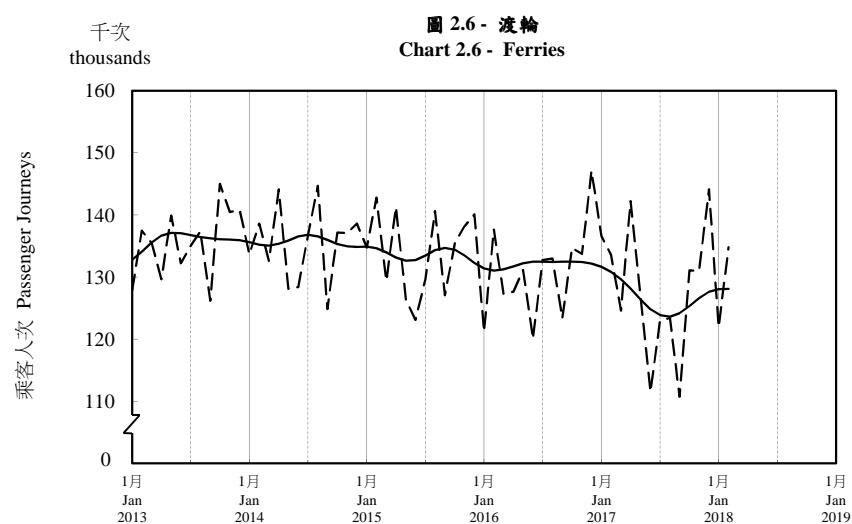

## 按月劃分的平均每日乘客人次趨勢 Trend of Average Daily Passenger Journeys by Month

2018/02

註：(1) 包括港鐵線路、機場快線及輕鐵。  
Note: (1) Including MTR Lines, Airport Express Line and Light Rail.

--- 平均每日 Average Daily  
—— 趨勢 Trend

趨勢：以「X-12自迴歸-求和-移動平均」方法估算  
Trend : Estimated by X-12 ARIMA Method