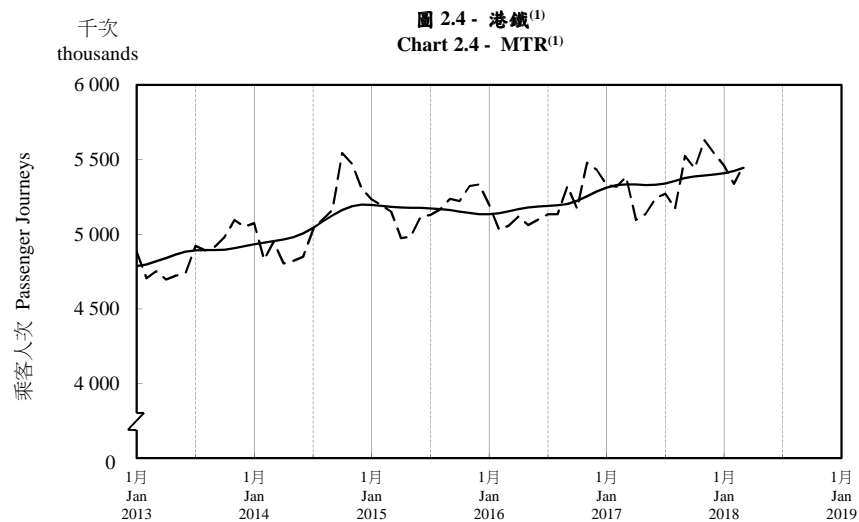

按月劃分的平均每日乘客人次趨勢 Trend of Average Daily Passenger Journeys by Month

2018/03

註：(1) 包括港鐵線路、機場快線及輕鐵。
Note: (1) Including MTR Lines, Airport Express Line and Light Rail.

--- 平均每日 Average Daily
—— 趨勢 Trend

趨勢：以「X-12自迴歸-求和-移動平均」方法估算
Trend: Estimated by X-12 ARIMA Method