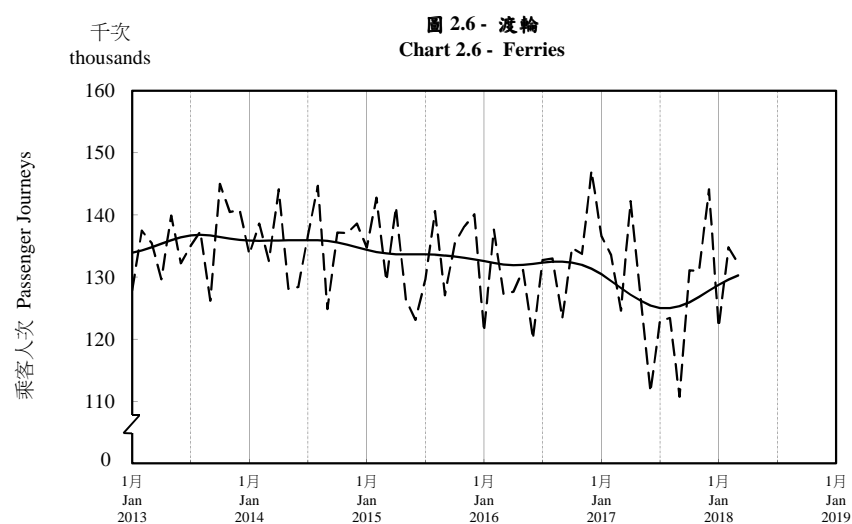

按月劃分的平均每日乘客人次趨勢 Trend of Average Daily Passenger Journeys by Month

2018/03

註：(1) 包括港鐵線路、機場快線及輕鐵。
Note: (1) Including MTR Lines, Airport Express Line and Light Rail.

--- 平均每日 Average Daily
—— 趨勢 Trend

趨勢：以「X-12自迴歸-求和-移動平均」方法估算
Trend: Estimated by X-12 ARIMA Method