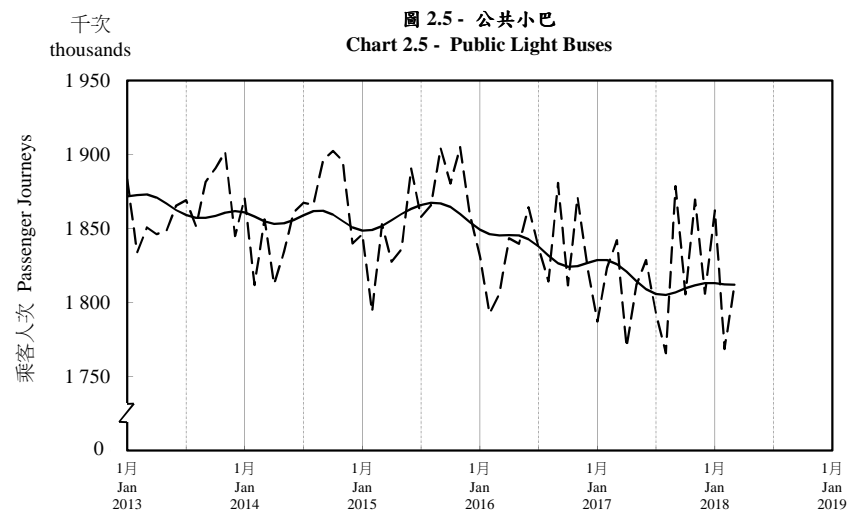

按月劃分的平均每日乘客人次趨勢 Trend of Average Daily Passenger Journeys by Month

2018/03

註：(1) 包括港鐵線路、機場快線及輕鐵。
Note: (1) Including MTR Lines, Airport Express Line and Light Rail.

--- 平均每日 Average Daily
—— 趨勢 Trend

趨勢：以「X-12自迴歸-求和-移動平均」方法估算
Trend: Estimated by X-12 ARIMA Method