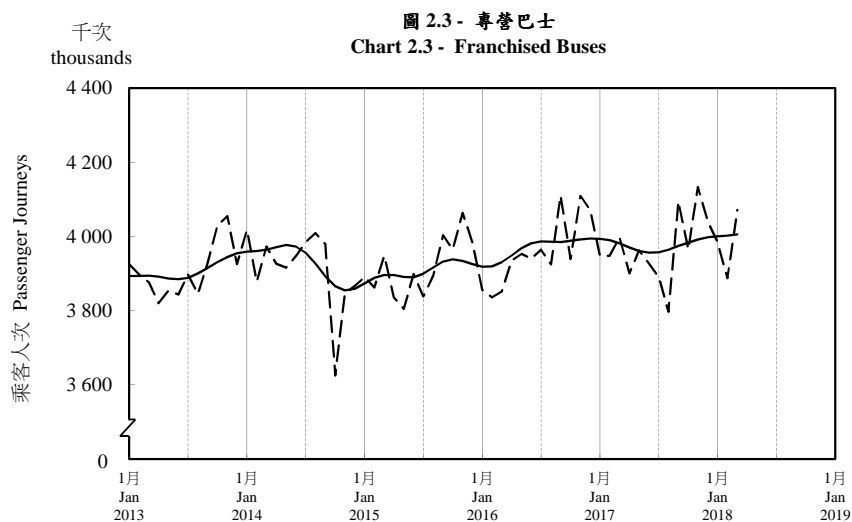

按月劃分的平均每日乘客人次趨勢 Trend of Average Daily Passenger Journeys by Month

2018/03

註：(1) 包括港鐵線路、機場快線及輕鐵。
Note: (1) Including MTR Lines, Airport Express Line and Light Rail.

--- 平均每日 Average Daily
—— 趨勢 Trend

趨勢：以「X-12自迴歸-求和-移動平均」方法估算
Trend: Estimated by X-12 ARIMA Method