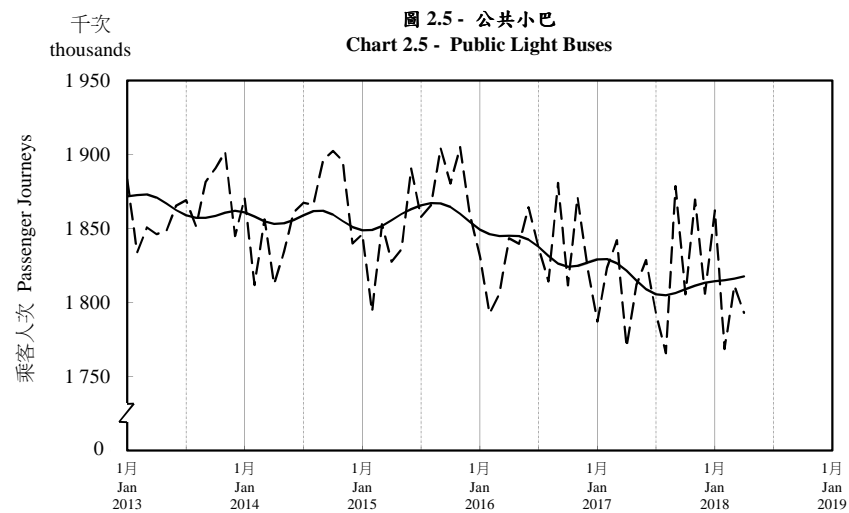

按月劃分的平均每日乘客人次趨勢 Trend of Average Daily Passenger Journeys by Month

2018/04

註：(1) 包括港鐵線路、機場快線及輕鐵。
Note: (1) Including MTR Lines, Airport Express Line and Light Rail.

--- 平均每日 Average Daily
—— 趨勢 Trend

趨勢：以「X-12自迴歸-求和-移動平均」方法估算
Trend: Estimated by X-12 ARIMA Method