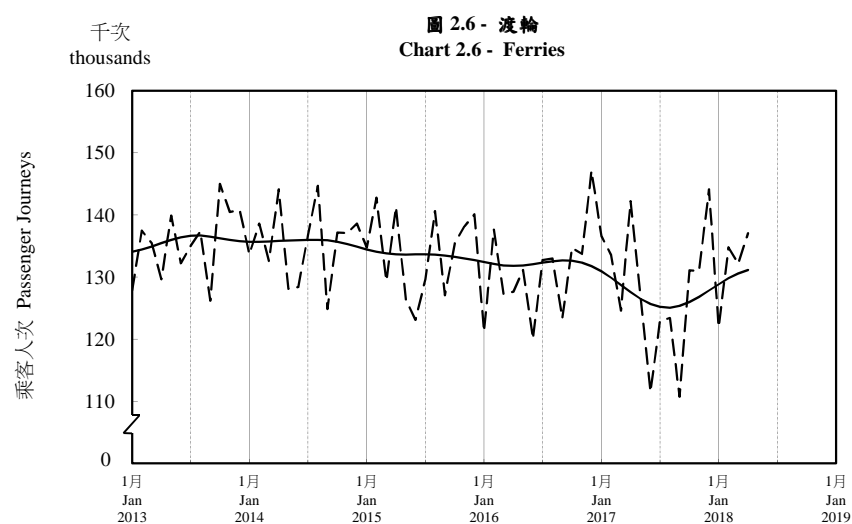

按月劃分的平均每日乘客人次趨勢 Trend of Average Daily Passenger Journeys by Month

2018/04

註：(1) 包括港鐵線路、機場快線及輕鐵。
Note: (1) Including MTR Lines, Airport Express Line and Light Rail.

--- 平均每日 Average Daily
—— 趨勢 Trend

趨勢：以「X-12自迴歸-求和-移動平均」方法估算
Trend: Estimated by X-12 ARIMA Method