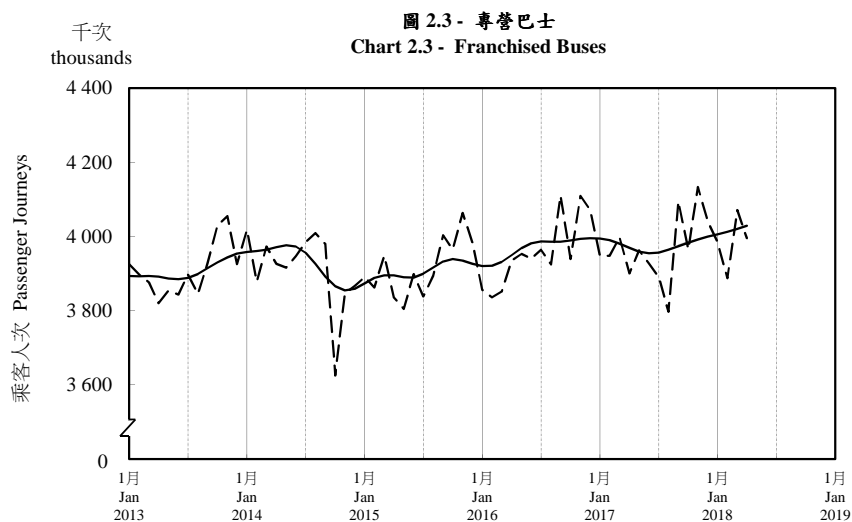

按月劃分的平均每日乘客人次趨勢 Trend of Average Daily Passenger Journeys by Month

2018/04

註：(1) 包括港鐵線路、機場快線及輕鐵。
Note: (1) Including MTR Lines, Airport Express Line and Light Rail.

--- 平均每日 Average Daily
—— 趨勢 Trend

趨勢：以「X-12自迴歸-求和-移動平均」方法估算
Trend: Estimated by X-12 ARIMA Method