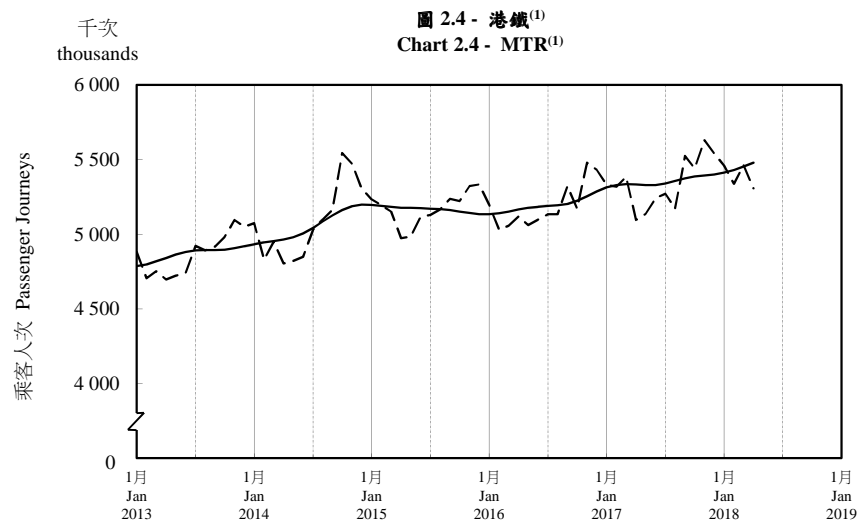

按月劃分的平均每日乘客人次趨勢 Trend of Average Daily Passenger Journeys by Month

2018/04

註：(1) 包括港鐵線路、機場快線及輕鐵。
Note: (1) Including MTR Lines, Airport Express Line and Light Rail.

--- 平均每日 Average Daily
—— 趨勢 Trend

趨勢：以「X-12自迴歸-求和-移動平均」方法估算
Trend: Estimated by X-12 ARIMA Method