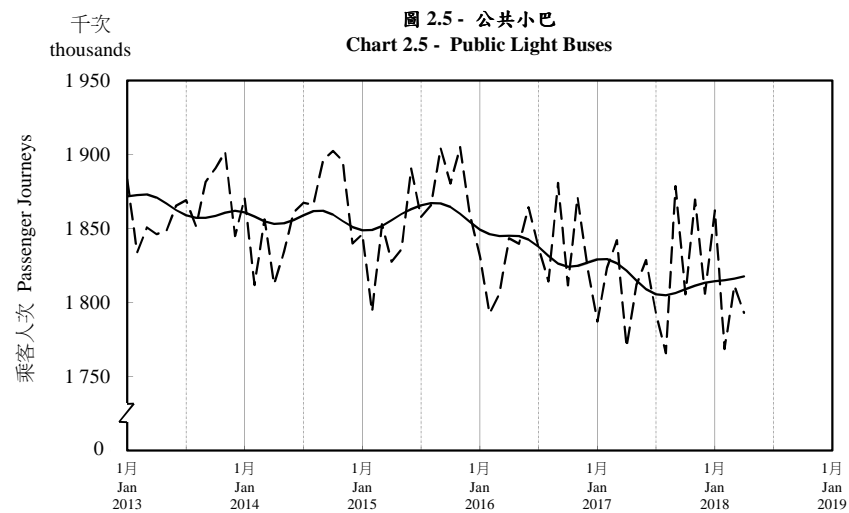

按月劃分的平均每日乘客人次趨勢 Trend of Average Daily Passenger Journeys by Month

2018/04

註：(1) 包括港鐵線路、機場快線及輕鐵。
Note: (1) Including MTR Lines, Airport Express Line and Light Rail.

--- 平均每日 Average Daily
—— 趨勢 Trend

趨勢：以「X-12自迴歸-求和-移動平均」方法估算
Trend : Estimated by X-12 ARIMA Method