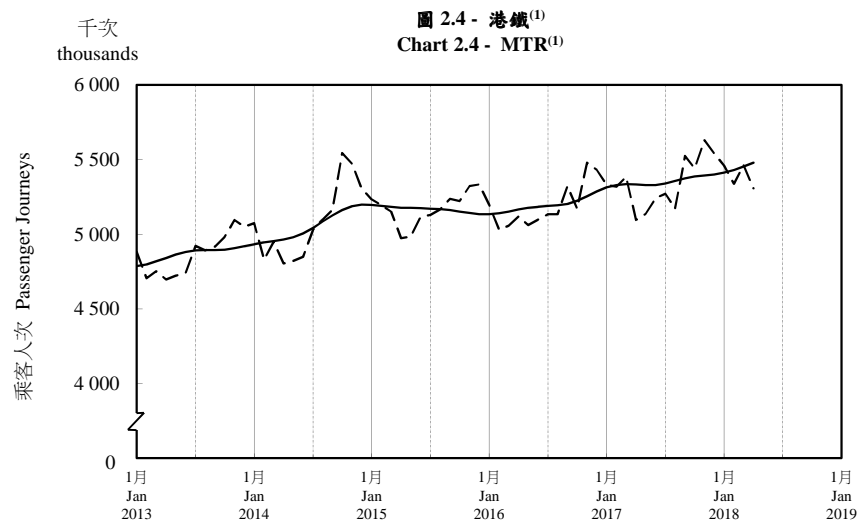

按月劃分的平均每日乘客人次趨勢 Trend of Average Daily Passenger Journeys by Month

2018/04

註：(1) 包括港鐵線路、機場快線及輕鐵。
Note: (1) Including MTR Lines, Airport Express Line and Light Rail.

--- 平均每日 Average Daily
—— 趨勢 Trend

趨勢：以「X-12自迴歸-求和-移動平均」方法估算
Trend : Estimated by X-12 ARIMA Method