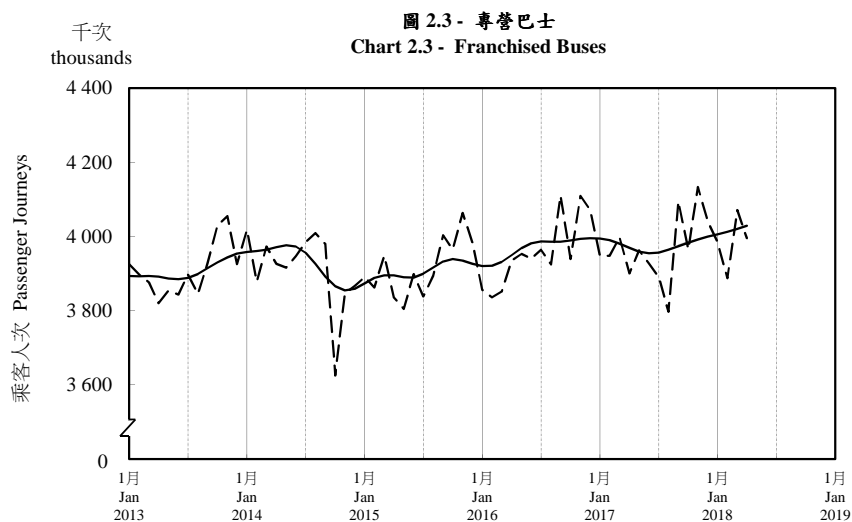

按月劃分的平均每日乘客人次趨勢 Trend of Average Daily Passenger Journeys by Month

2018/04

註：(1) 包括港鐵線路、機場快線及輕鐵。
Note: (1) Including MTR Lines, Airport Express Line and Light Rail.

--- 平均每日 Average Daily
—— 趨勢 Trend

趨勢：以「X-12自迴歸-求和-移動平均」方法估算
Trend : Estimated by X-12 ARIMA Method