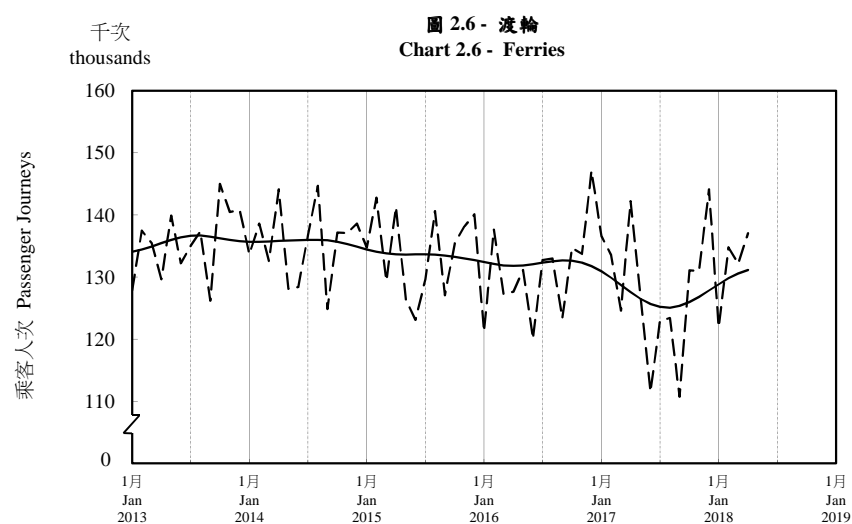

按月劃分的平均每日乘客人次趨勢 Trend of Average Daily Passenger Journeys by Month

2018/04

註：(1) 包括港鐵線路、機場快線及輕鐵。
Note: (1) Including MTR Lines, Airport Express Line and Light Rail.

--- 平均每日 Average Daily
—— 趨勢 Trend

趨勢：以「X-12自迴歸-求和-移動平均」方法估算
Trend : Estimated by X-12 ARIMA Method