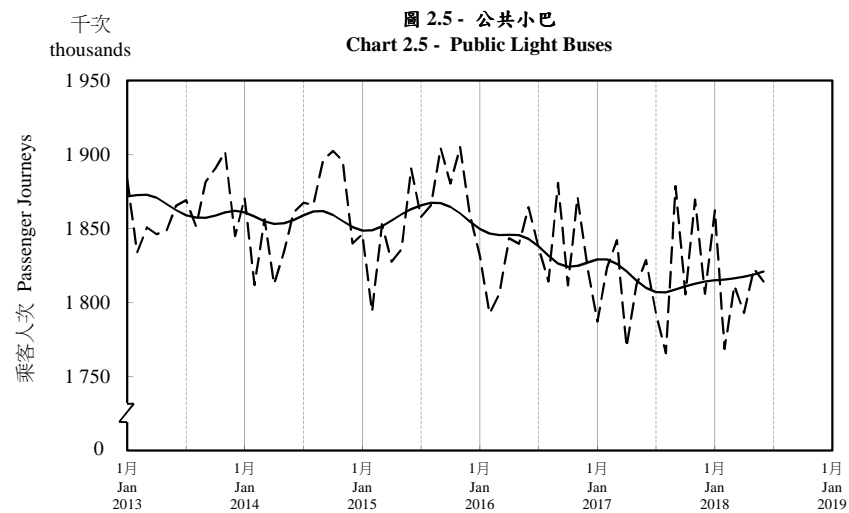

## 按月劃分的平均每日乘客人次趨勢 Trend of Average Daily Passenger Journeys by Month

2018/06

註：(1) 包括港鐵線路、機場快線及輕鐵。  
Note: (1) Including MTR Lines, Airport Express Line and Light Rail.

--- 平均每日 Average Daily  
—— 趨勢 Trend

趨勢：以「X-12自迴歸-求和-移動平均」方法估算  
Trend : Estimated by X-12 ARIMA Method