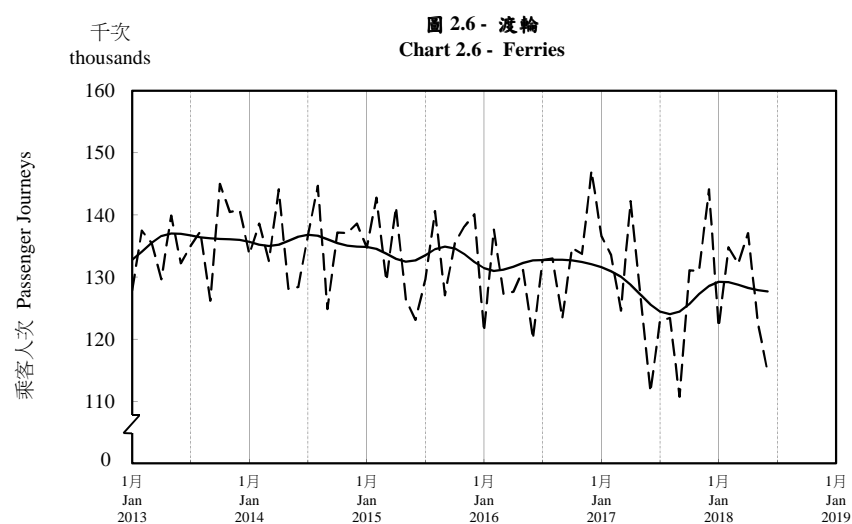

## 按月劃分的平均每日乘客人次趨勢 Trend of Average Daily Passenger Journeys by Month

2018/06

註：(1) 包括港鐵線路、機場快線及輕鐵。  
Note: (1) Including MTR Lines, Airport Express Line and Light Rail.

--- 平均每日 Average Daily  
—— 趨勢 Trend

趨勢：以「X-12自迴歸-求和-移動平均」方法估算  
Trend : Estimated by X-12 ARIMA Method