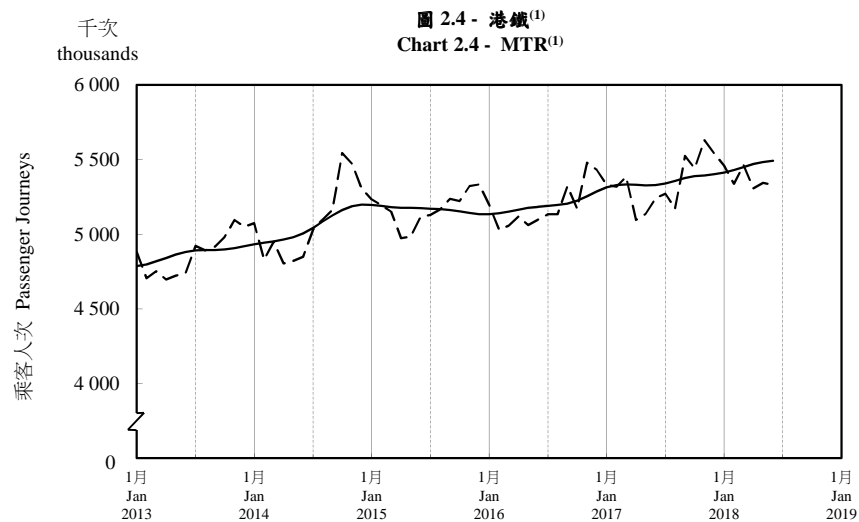

## 按月劃分的平均每日乘客人次趨勢 Trend of Average Daily Passenger Journeys by Month

2018/06

註：(1) 包括港鐵線路、機場快線及輕鐵。  
Note: (1) Including MTR Lines, Airport Express Line and Light Rail.

--- 平均每日 Average Daily  
—— 趨勢 Trend

趨勢：以「X-12自迴歸-求和-移動平均」方法估算  
Trend : Estimated by X-12 ARIMA Method