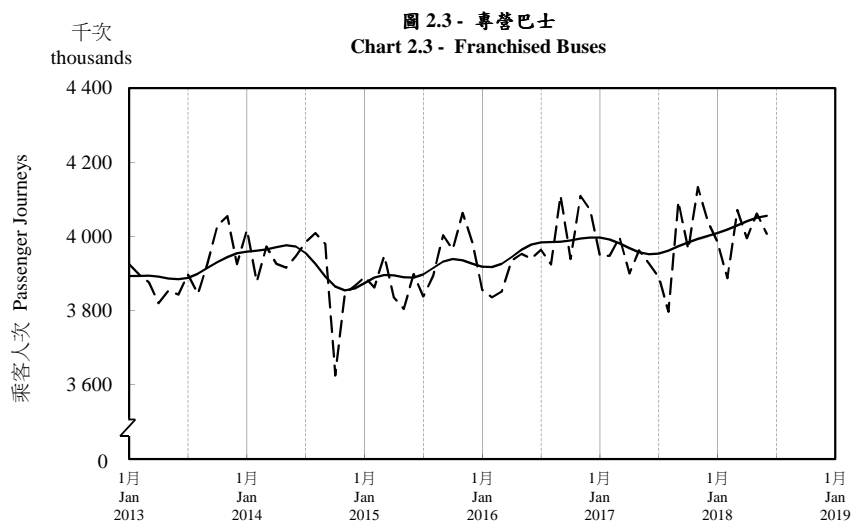

## 按月劃分的平均每日乘客人次趨勢 Trend of Average Daily Passenger Journeys by Month

2018/06

註：(1) 包括港鐵線路、機場快線及輕鐵。  
Note: (1) Including MTR Lines, Airport Express Line and Light Rail.

--- 平均每日 Average Daily  
—— 趨勢 Trend

趨勢：以「X-12自迴歸-求和-移動平均」方法估算  
Trend : Estimated by X-12 ARIMA Method