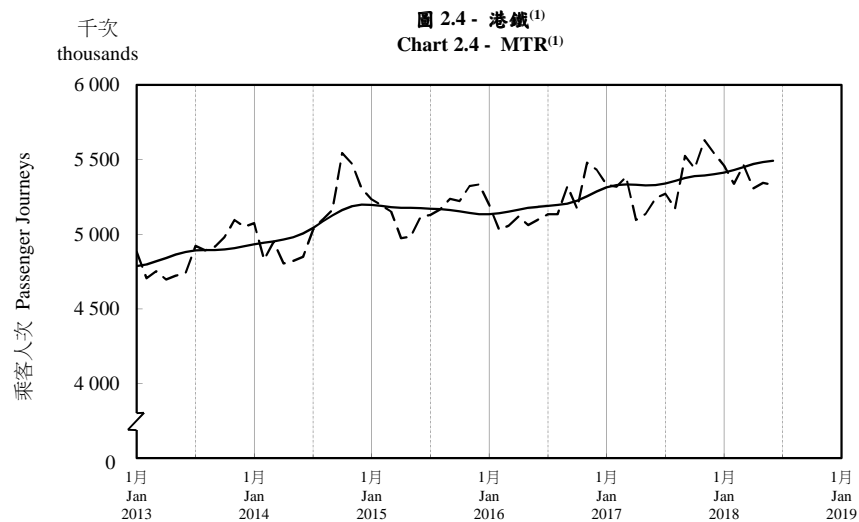

## 按月劃分的平均每日乘客人次趨勢 Trend of Average Daily Passenger Journeys by Month

2018/06

註：(1) 包括港鐵線路、機場快線及輕鐵。  
Note: (1) Including MTR Lines, Airport Express Line and Light Rail.

--- 平均每日 Average Daily  
—— 趨勢 Trend

趨勢：以「X-12自迴歸-求和-移動平均」方法估算  
Trend: Estimated by X-12 ARIMA Method