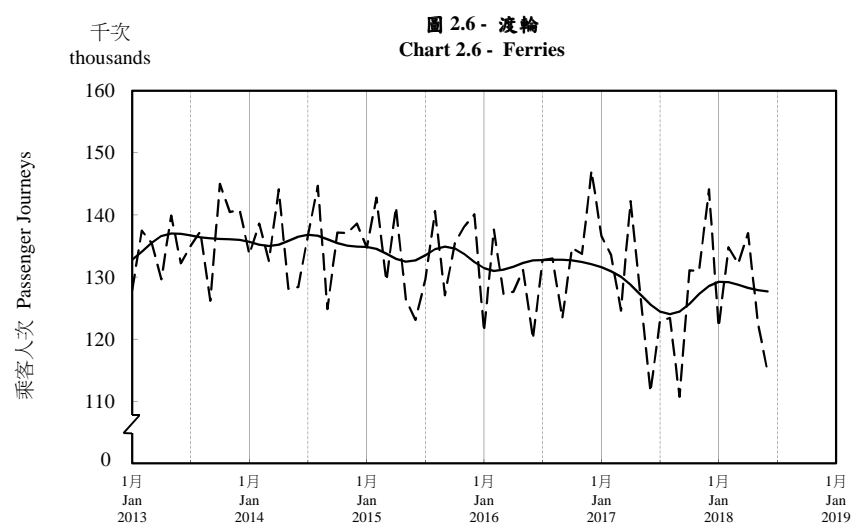

## 按月劃分的平均每日乘客人次趨勢 Trend of Average Daily Passenger Journeys by Month

2018/06

註：(1) 包括港鐵線路、機場快線及輕鐵。  
Note: (1) Including MTR Lines, Airport Express Line and Light Rail.

--- 平均每日 Average Daily  
—— 趨勢 Trend

趨勢：以「X-12自迴歸-求和-移動平均」方法估算  
Trend: Estimated by X-12 ARIMA Method