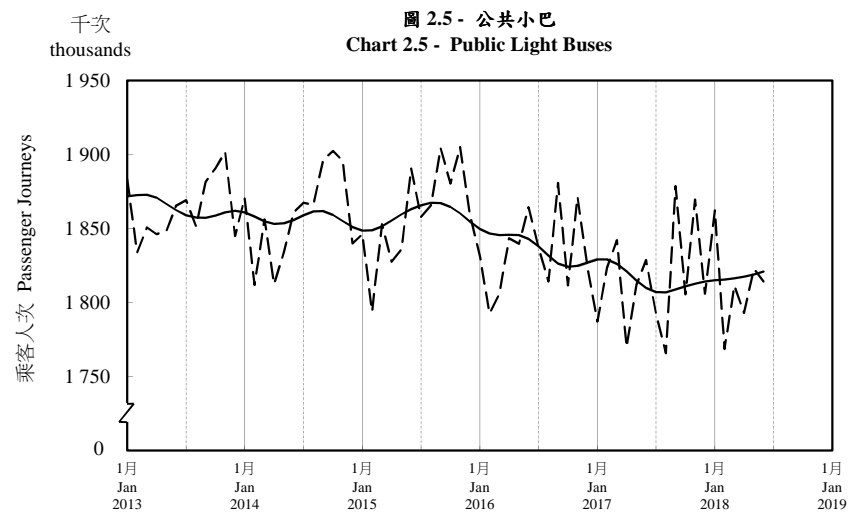

## 按月劃分的平均每日乘客人次趨勢 Trend of Average Daily Passenger Journeys by Month

2018/06

註：(1) 包括港鐵線路、機場快線及輕鐵。  
Note: (1) Including MTR Lines, Airport Express Line and Light Rail.

--- 平均每日 Average Daily  
—— 趨勢 Trend

趨勢：以「X-12自迴歸-求和-移動平均」方法估算  
Trend: Estimated by X-12 ARIMA Method