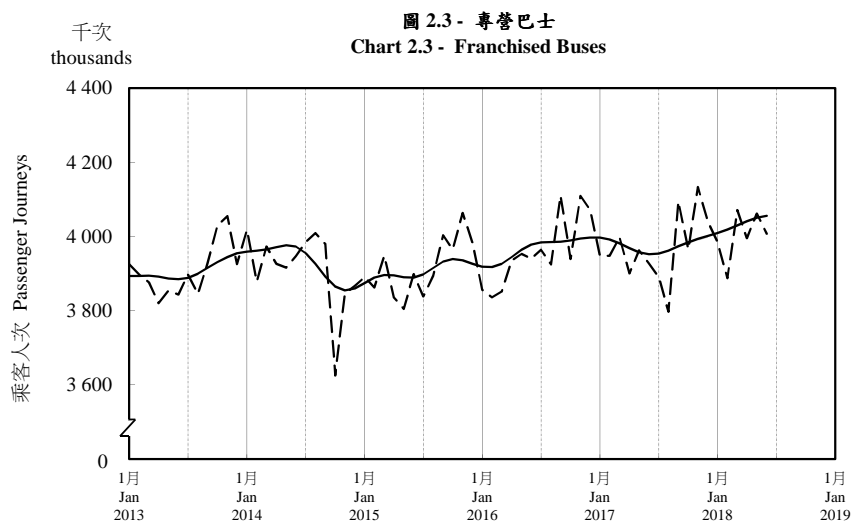

## 按月劃分的平均每日乘客人次趨勢 Trend of Average Daily Passenger Journeys by Month

2018/06

註：(1) 包括港鐵線路、機場快線及輕鐵。  
Note: (1) Including MTR Lines, Airport Express Line and Light Rail.

--- 平均每日 Average Daily  
—— 趨勢 Trend

趨勢：以「X-12自迴歸-求和-移動平均」方法估算  
Trend: Estimated by X-12 ARIMA Method