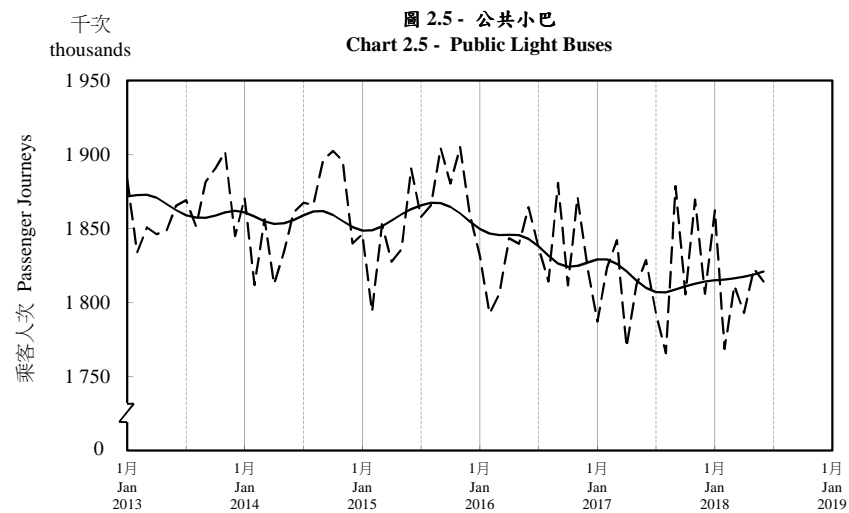

按月劃分的平均每日乘客人次趨勢 Trend of Average Daily Passenger Journeys by Month

2018/06

註：(1) 包括港鐵線路、機場快線及輕鐵。
Note: (1) Including MTR Lines, Airport Express Line and Light Rail.

--- 平均每日 Average Daily
—— 趨勢 Trend

趨勢：以「X-12自迴歸-求和-移動平均」方法估算
Trend: Estimated by X-12 ARIMA Method