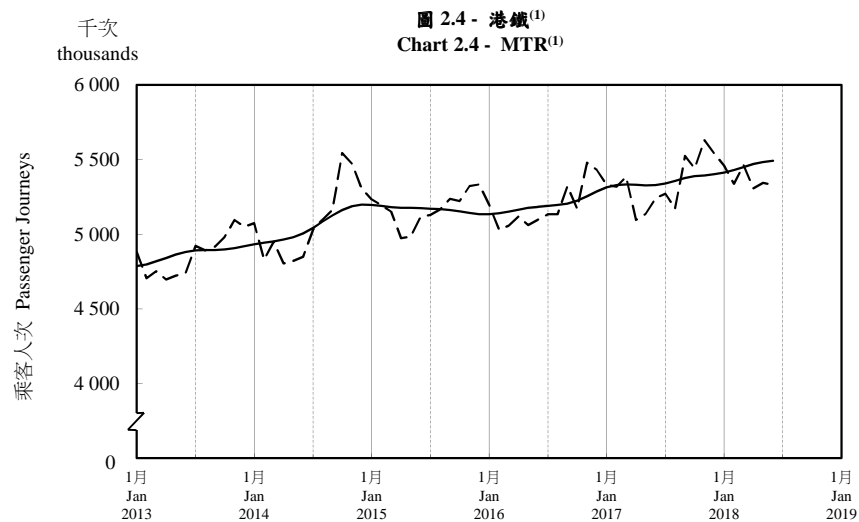

按月劃分的平均每日乘客人次趨勢 Trend of Average Daily Passenger Journeys by Month

2018/06

註：(1) 包括港鐵線路、機場快線及輕鐵。
Note: (1) Including MTR Lines, Airport Express Line and Light Rail.

--- 平均每日 Average Daily
—— 趨勢 Trend

趨勢：以「X-12自迴歸-求和-移動平均」方法估算
Trend: Estimated by X-12 ARIMA Method