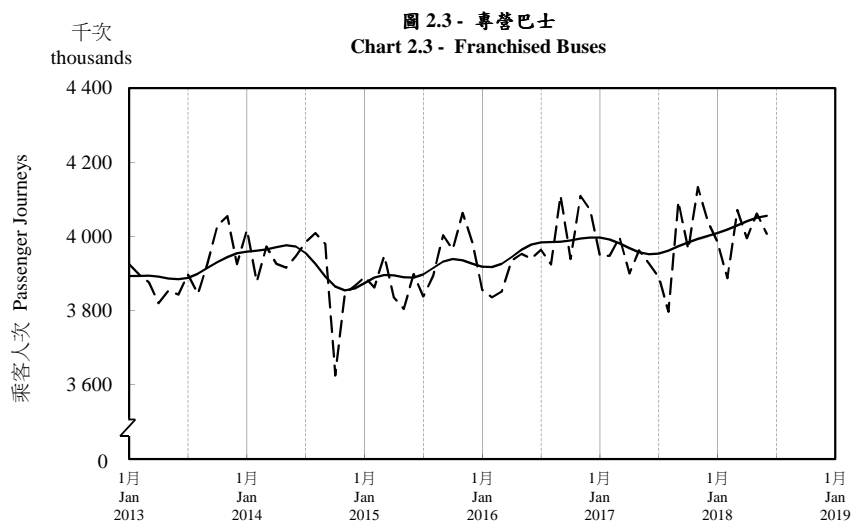

按月劃分的平均每日乘客人次趨勢 Trend of Average Daily Passenger Journeys by Month

2018/06

註：(1) 包括港鐵線路、機場快線及輕鐵。
Note: (1) Including MTR Lines, Airport Express Line and Light Rail.

--- 平均每日 Average Daily
—— 趨勢 Trend

趨勢：以「X-12自迴歸-求和-移動平均」方法估算
Trend: Estimated by X-12 ARIMA Method