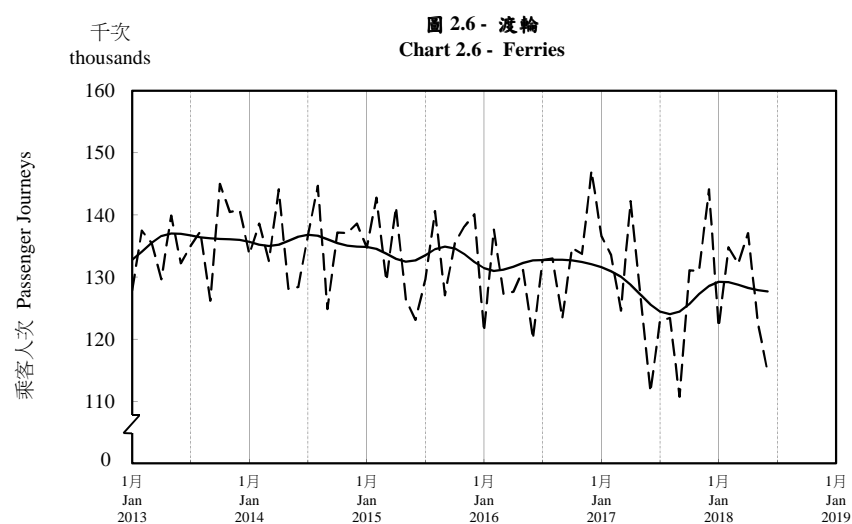

按月劃分的平均每日乘客人次趨勢 Trend of Average Daily Passenger Journeys by Month

2018/06

註：(1) 包括港鐵線路、機場快線及輕鐵。
Note: (1) Including MTR Lines, Airport Express Line and Light Rail.

--- 平均每日 Average Daily
—— 趨勢 Trend

趨勢：以「X-12自迴歸-求和-移動平均」方法估算
Trend: Estimated by X-12 ARIMA Method