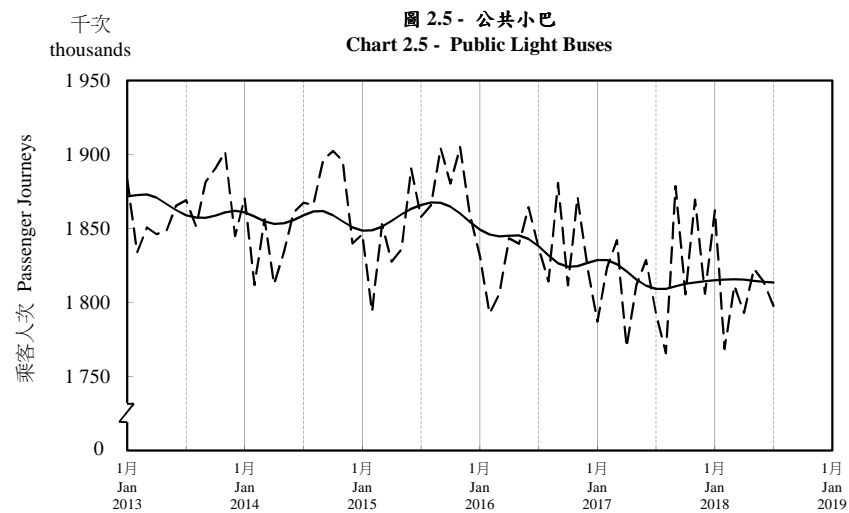

按月劃分的平均每日乘客人次趨勢 Trend of Average Daily Passenger Journeys by Month

2018/07

註：(1) 包括港鐵線路、機場快線及輕鐵。
Note: (1) Including MTR Lines, Airport Express Line and Light Rail.

--- 平均每日 Average Daily
—— 趨勢 Trend

趨勢：以「X-12自迴歸-求和-移動平均」方法估算
Trend: Estimated by X-12 ARIMA Method