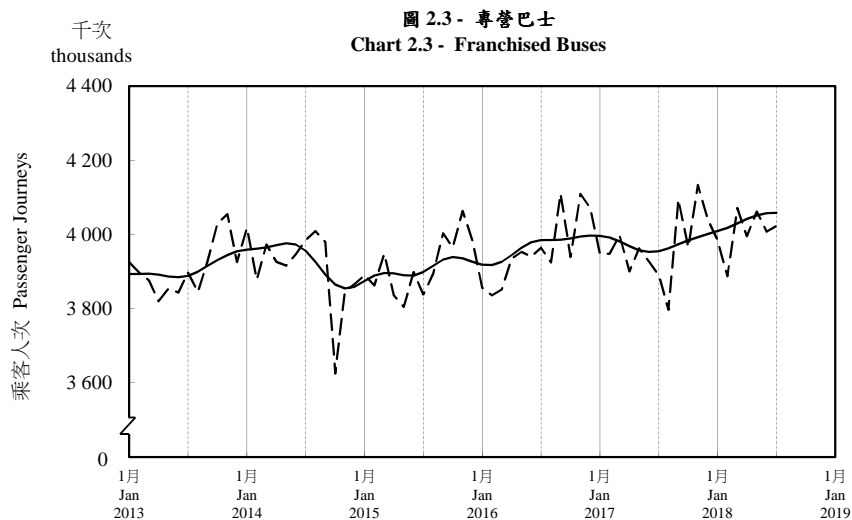

按月劃分的平均每日乘客人次趨勢 Trend of Average Daily Passenger Journeys by Month

2018/07

註：(1) 包括港鐵線路、機場快線及輕鐵。
Note: (1) Including MTR Lines, Airport Express Line and Light Rail.

--- 平均每日 Average Daily
—— 趨勢 Trend

趨勢：以「X-12自迴歸-求和-移動平均」方法估算
Trend: Estimated by X-12 ARIMA Method