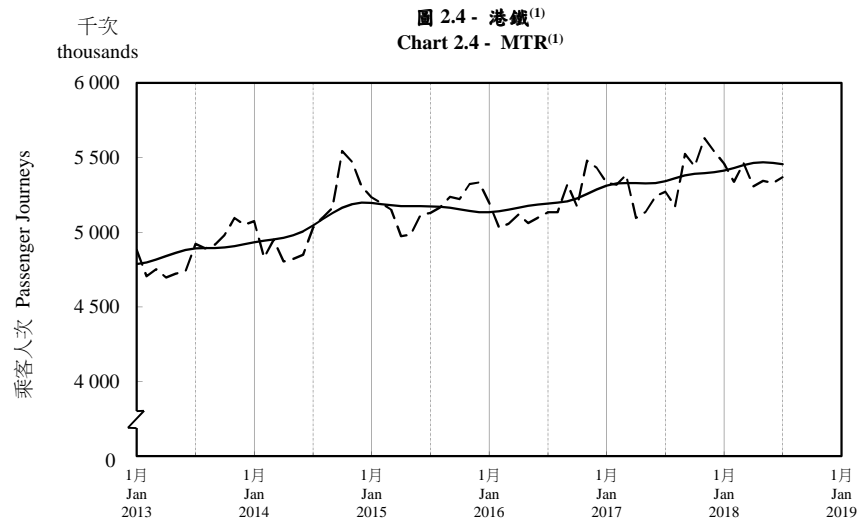

按月劃分的平均每日乘客人次趨勢 Trend of Average Daily Passenger Journeys by Month

2018/07

註：(1) 包括港鐵線路、機場快線及輕鐵。
Note: (1) Including MTR Lines, Airport Express Line and Light Rail.

--- 平均每日 Average Daily
—— 趨勢 Trend

趨勢：以「X-12自迴歸-求和-移動平均」方法估算
Trend: Estimated by X-12 ARIMA Method