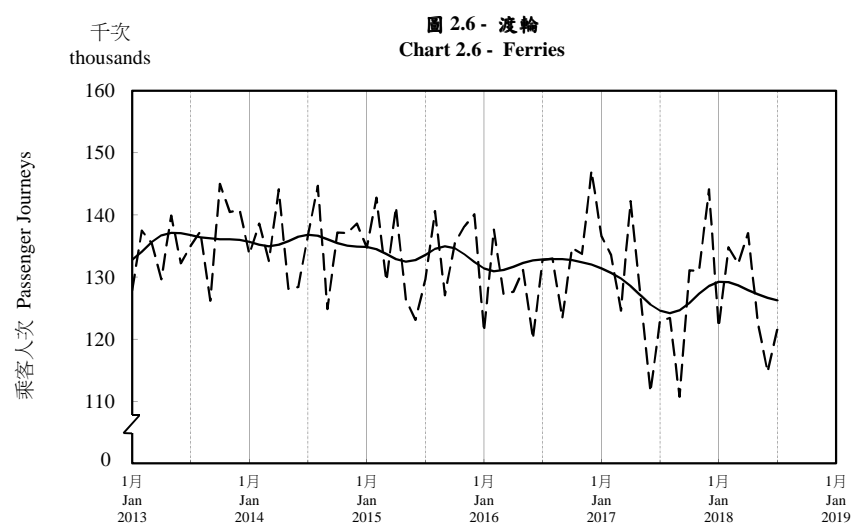

按月劃分的平均每日乘客人次趨勢 Trend of Average Daily Passenger Journeys by Month

2018/07

註：(1) 包括港鐵線路、機場快線及輕鐵。
Note: (1) Including MTR Lines, Airport Express Line and Light Rail.

--- 平均每日 Average Daily
—— 趨勢 Trend

趨勢：以「X-12自迴歸-求和-移動平均」方法估算
Trend: Estimated by X-12 ARIMA Method