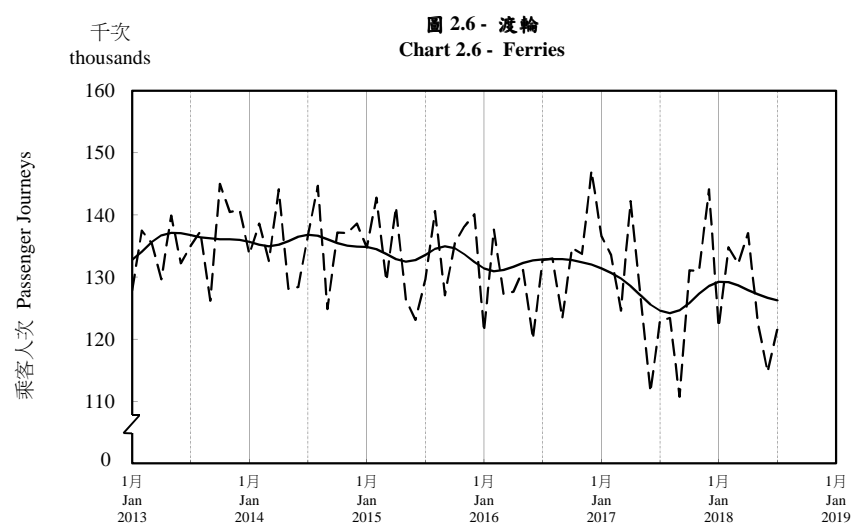

## 按月劃分的平均每日乘客人次趨勢 Trend of Average Daily Passenger Journeys by Month

2018/07

註：(1) 包括港鐵線路、機場快線及輕鐵。  
Note: (1) Including MTR Lines, Airport Express Line and Light Rail.

--- 平均每日 Average Daily  
—— 趨勢 Trend

趨勢：以「X-12自迴歸-求和-移動平均」方法估算  
Trend: Estimated by X-12 ARIMA Method