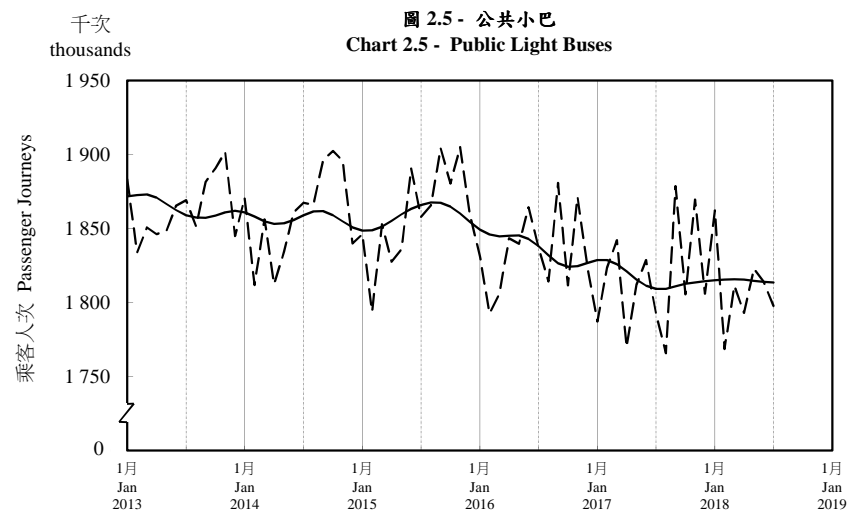

## 按月劃分的平均每日乘客人次趨勢 Trend of Average Daily Passenger Journeys by Month

2018/07

註：(1) 包括港鐵線路、機場快線及輕鐵。  
Note: (1) Including MTR Lines, Airport Express Line and Light Rail.

--- 平均每日 Average Daily  
—— 趨勢 Trend

趨勢：以「X-12自迴歸-求和-移動平均」方法估算  
Trend: Estimated by X-12 ARIMA Method