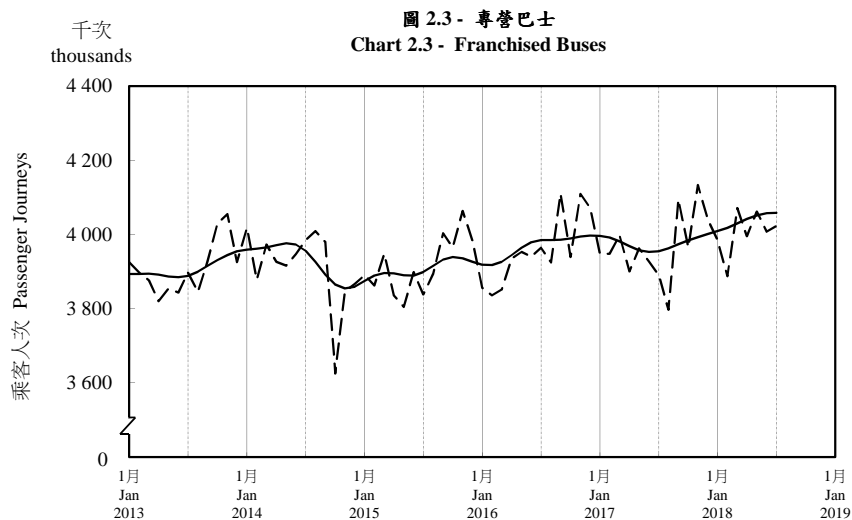

## 按月劃分的平均每日乘客人次趨勢 Trend of Average Daily Passenger Journeys by Month

2018/07

註：(1) 包括港鐵線路、機場快線及輕鐵。  
Note: (1) Including MTR Lines, Airport Express Line and Light Rail.

--- 平均每日 Average Daily  
—— 趨勢 Trend

趨勢：以「X-12自迴歸-求和-移動平均」方法估算  
Trend: Estimated by X-12 ARIMA Method