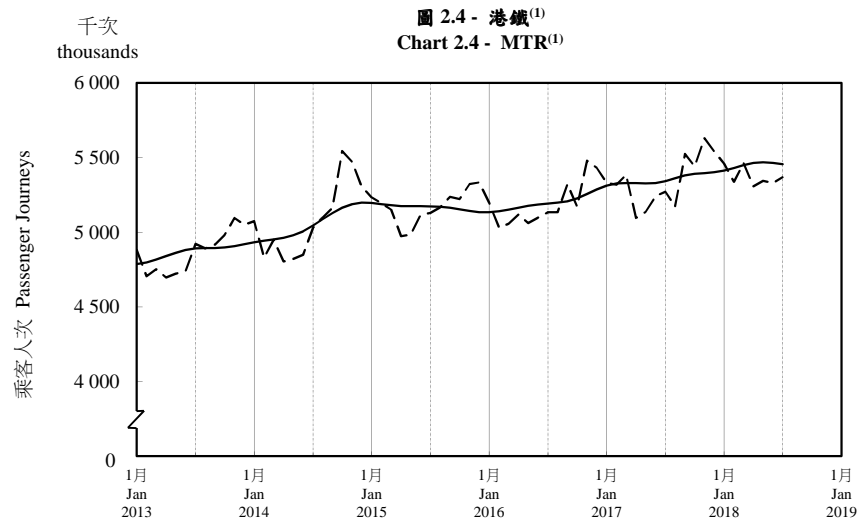

## 按月劃分的平均每日乘客人次趨勢 Trend of Average Daily Passenger Journeys by Month

2018/07

註：(1) 包括港鐵線路、機場快線及輕鐵。  
Note: (1) Including MTR Lines, Airport Express Line and Light Rail.

--- 平均每日 Average Daily  
—— 趨勢 Trend

趨勢：以「X-12自迴歸-求和-移動平均」方法估算  
Trend: Estimated by X-12 ARIMA Method