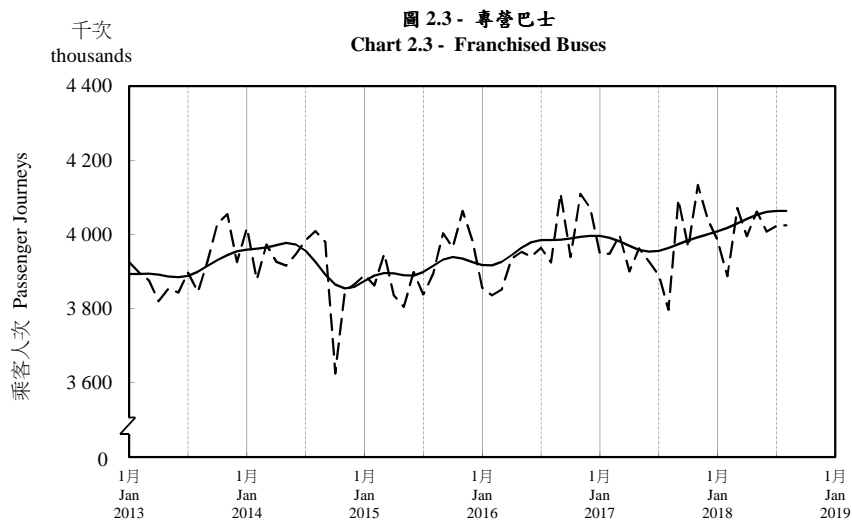

按月劃分的平均每日乘客人次趨勢 Trend of Average Daily Passenger Journeys by Month

2018/08

註：(1) 包括港鐵線路、機場快線及輕鐵。
Note: (1) Including MTR Lines, Airport Express Line and Light Rail.

--- 平均每日 Average Daily
—— 趨勢 Trend

趨勢：以「X-12自迴歸-求和-移動平均」方法估算
Trend : Estimated by X-12 ARIMA Method