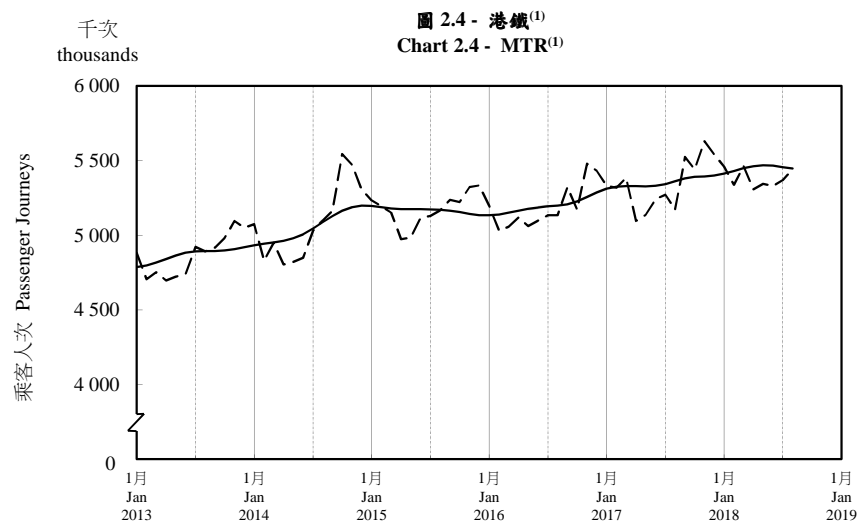

按月劃分的平均每日乘客人次趨勢 Trend of Average Daily Passenger Journeys by Month

2018/08

註：(1) 包括港鐵線路、機場快線及輕鐵。
Note: (1) Including MTR Lines, Airport Express Line and Light Rail.

--- 平均每日 Average Daily
—— 趨勢 Trend

趨勢：以「X-12自迴歸-求和-移動平均」方法估算
Trend : Estimated by X-12 ARIMA Method