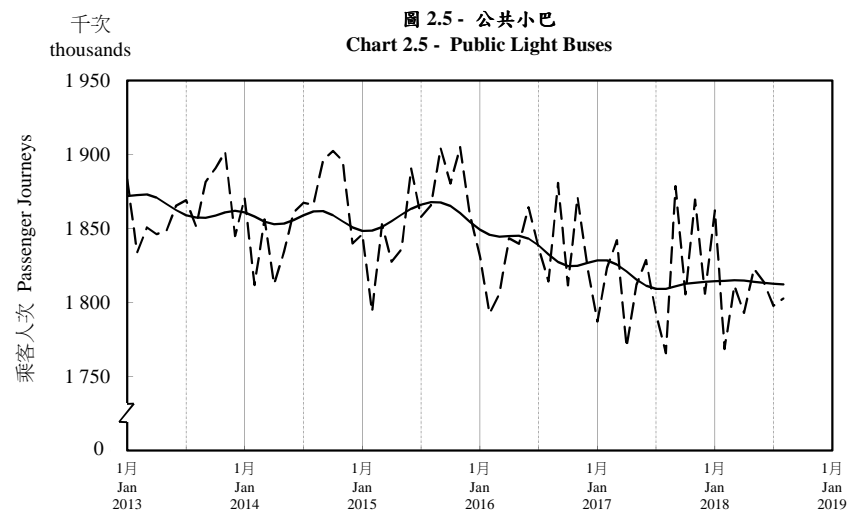

按月劃分的平均每日乘客人次趨勢 Trend of Average Daily Passenger Journeys by Month

2018/08

註：(1) 包括港鐵線路、機場快線及輕鐵。
Note: (1) Including MTR Lines, Airport Express Line and Light Rail.

--- 平均每日 Average Daily
—— 趨勢 Trend

趨勢：以「X-12自迴歸-求和-移動平均」方法估算
Trend : Estimated by X-12 ARIMA Method