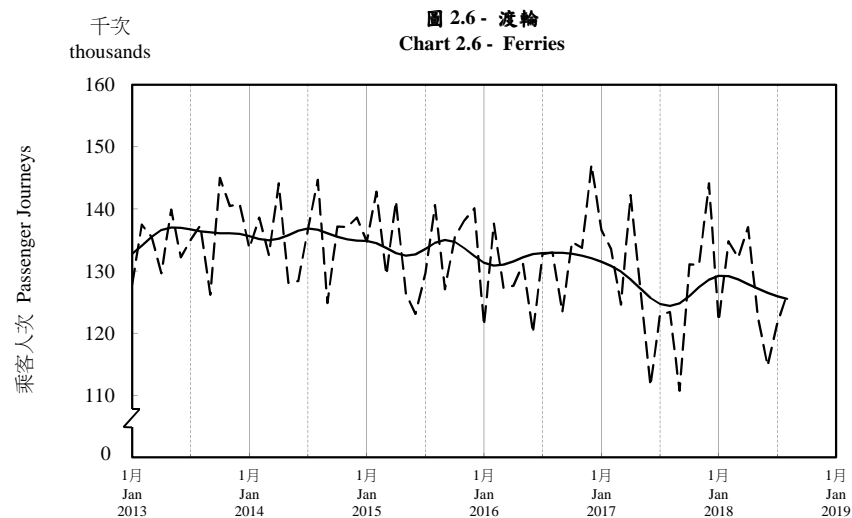

按月劃分的平均每日乘客人次趨勢 Trend of Average Daily Passenger Journeys by Month

2018/08

註：(1) 包括港鐵線路、機場快線及輕鐵。
Note: (1) Including MTR Lines, Airport Express Line and Light Rail.

--- 平均每日 Average Daily
—— 趨勢 Trend

趨勢：以「X-12自迴歸-求和-移動平均」方法估算
Trend : Estimated by X-12 ARIMA Method