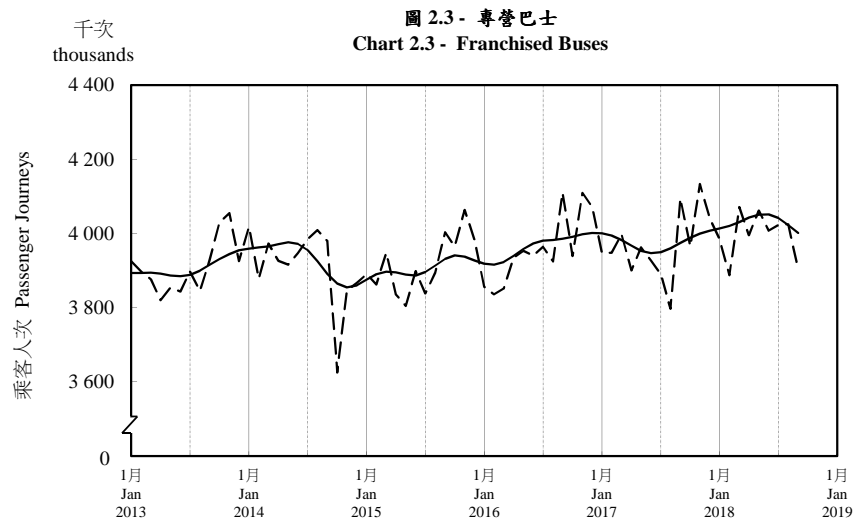

按月劃分的平均每日乘客人次趨勢 Trend of Average Daily Passenger Journeys by Month

2018/09

註：(1) 包括港鐵線路、機場快線及輕鐵。
Note: (1) Including MTR Lines, Airport Express Line and Light Rail.

--- 平均每日 Average Daily
—— 趨勢 Trend

趨勢：以「X-12自迴歸-求和-移動平均」方法估算
Trend: Estimated by X-12 ARIMA Method