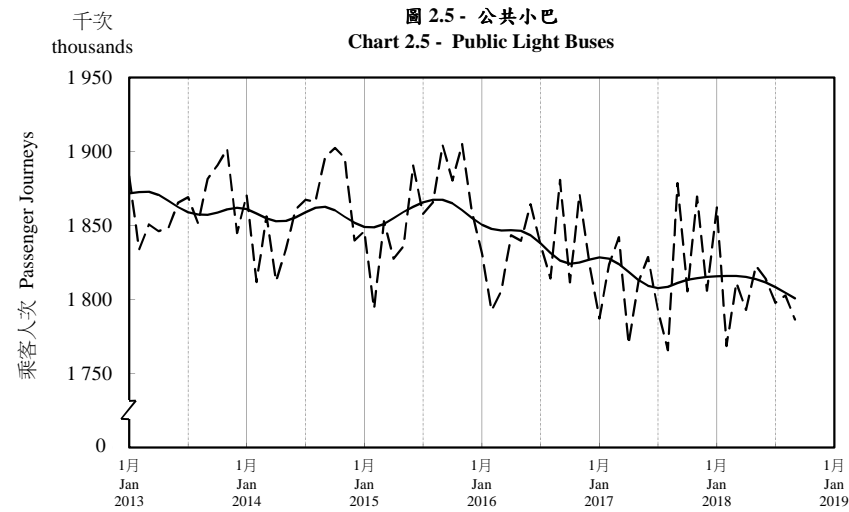

按月劃分的平均每日乘客人次趨勢 Trend of Average Daily Passenger Journeys by Month

2018/09

註：(1) 包括港鐵線路、機場快線及輕鐵。
Note: (1) Including MTR Lines, Airport Express Line and Light Rail.

--- 平均每日 Average Daily
—— 趨勢 Trend

趨勢：以「X-12自迴歸-求和-移動平均」方法估算
Trend: Estimated by X-12 ARIMA Method