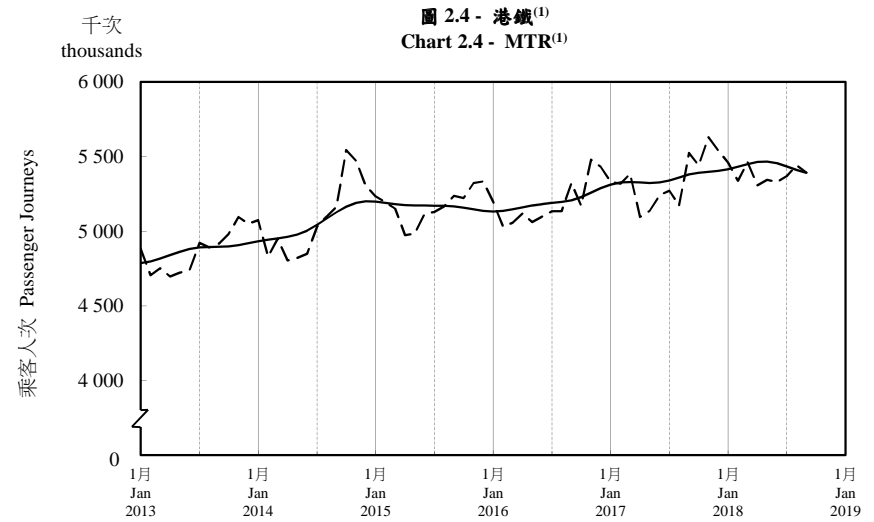

按月劃分的平均每日乘客人次趨勢 Trend of Average Daily Passenger Journeys by Month

2018/09

註：(1) 包括港鐵線路、機場快線及輕鐵。
Note: (1) Including MTR Lines, Airport Express Line and Light Rail.

--- 平均每日 Average Daily
—— 趨勢 Trend

趨勢：以「X-12自迴歸-求和-移動平均」方法估算
Trend: Estimated by X-12 ARIMA Method