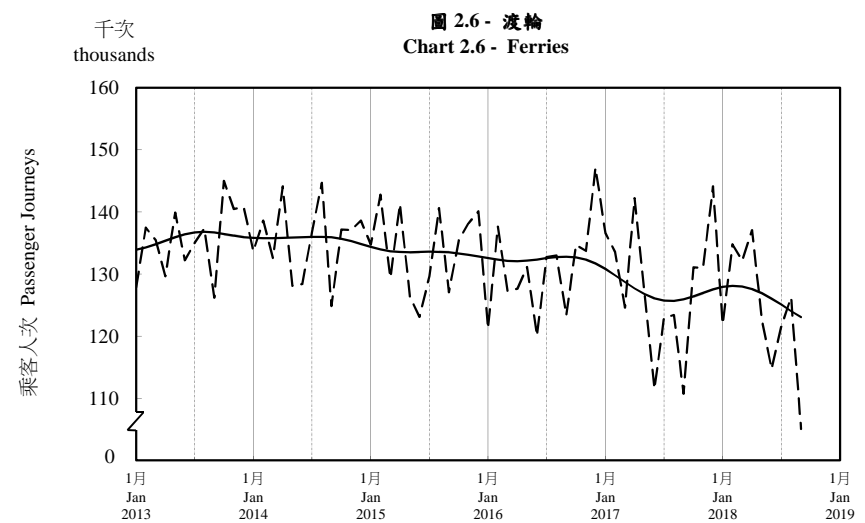

按月劃分的平均每日乘客人次趨勢 Trend of Average Daily Passenger Journeys by Month

2018/09

註：(1) 包括港鐵線路、機場快線及輕鐵。
Note: (1) Including MTR Lines, Airport Express Line and Light Rail.

--- 平均每日 Average Daily
—— 趨勢 Trend

趨勢：以「X-12自迴歸-求和-移動平均」方法估算
Trend: Estimated by X-12 ARIMA Method