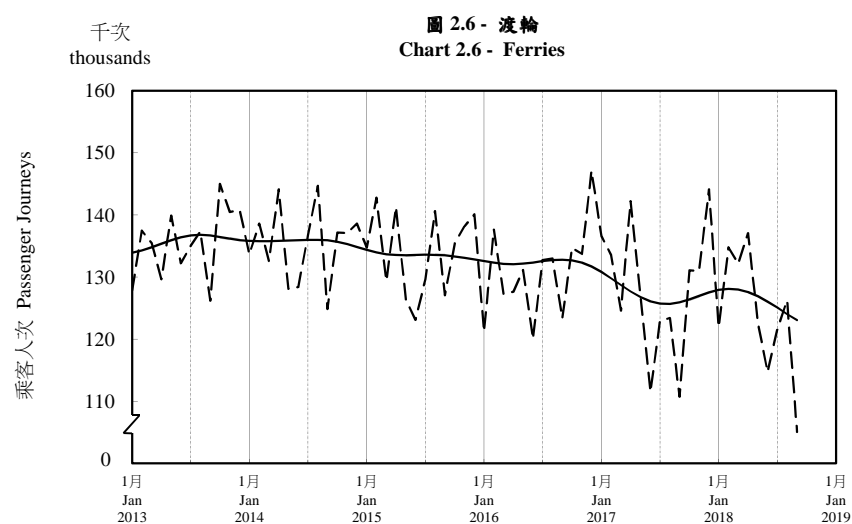

按月劃分的平均每日乘客人次趨勢 Trend of Average Daily Passenger Journeys by Month

2018/09

註：(1) 包括港鐵線路、機場快線及輕鐵。
Note: (1) Including MTR Lines, Airport Express Line and Light Rail.

--- 平均每日 Average Daily
—— 趨勢 Trend

趨勢：以「X-12自迴歸-求和-移動平均」方法估算
Trend : Estimated by X-12 ARIMA Method