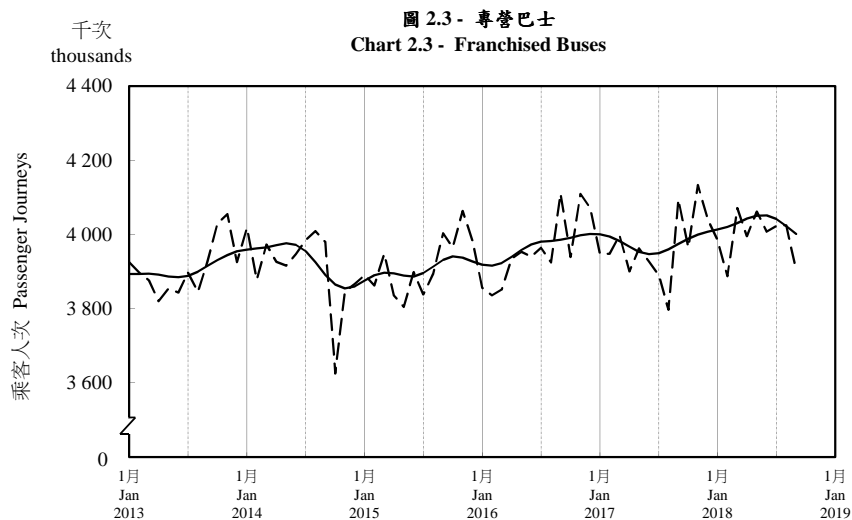

按月劃分的平均每日乘客人次趨勢 Trend of Average Daily Passenger Journeys by Month

2018/09

註：(1) 包括港鐵線路、機場快線及輕鐵。
Note: (1) Including MTR Lines, Airport Express Line and Light Rail.

--- 平均每日 Average Daily
—— 趨勢 Trend

趨勢：以「X-12自迴歸-求和-移動平均」方法估算
Trend : Estimated by X-12 ARIMA Method