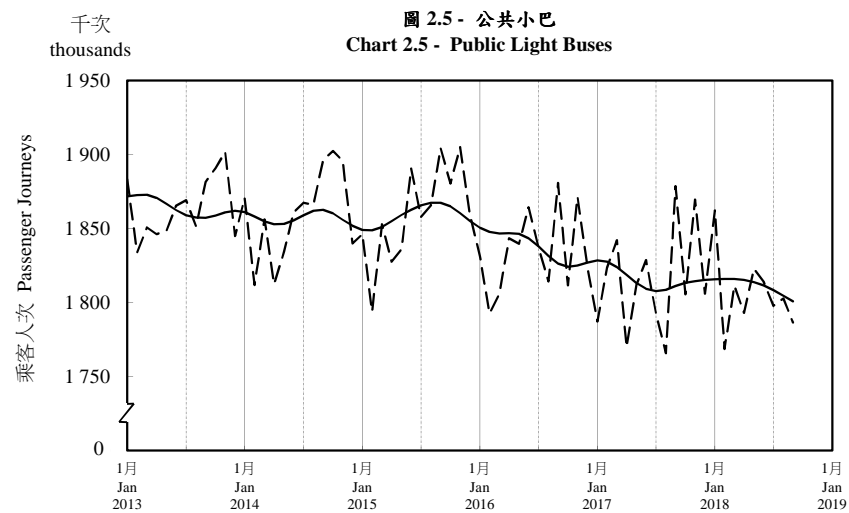

按月劃分的平均每日乘客人次趨勢 Trend of Average Daily Passenger Journeys by Month

2018/09

註：(1) 包括港鐵線路、機場快線及輕鐵。
Note: (1) Including MTR Lines, Airport Express Line and Light Rail.

--- 平均每日 Average Daily
—— 趨勢 Trend

趨勢：以「X-12自迴歸-求和-移動平均」方法估算
Trend : Estimated by X-12 ARIMA Method