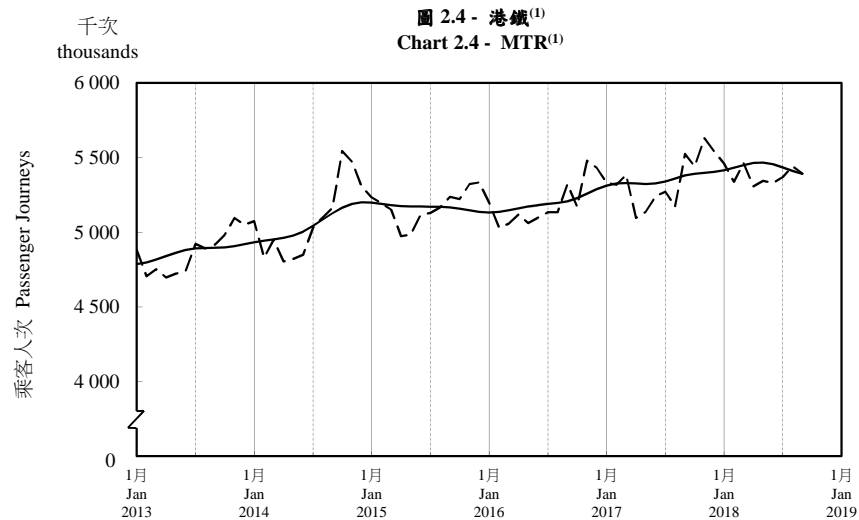

按月劃分的平均每日乘客人次趨勢 Trend of Average Daily Passenger Journeys by Month

2018/09

註：(1) 包括港鐵線路、機場快線及輕鐵。
Note: (1) Including MTR Lines, Airport Express Line and Light Rail.

--- 平均每日 Average Daily
—— 趨勢 Trend

趨勢：以「X-12自迴歸-求和-移動平均」方法估算
Trend : Estimated by X-12 ARIMA Method