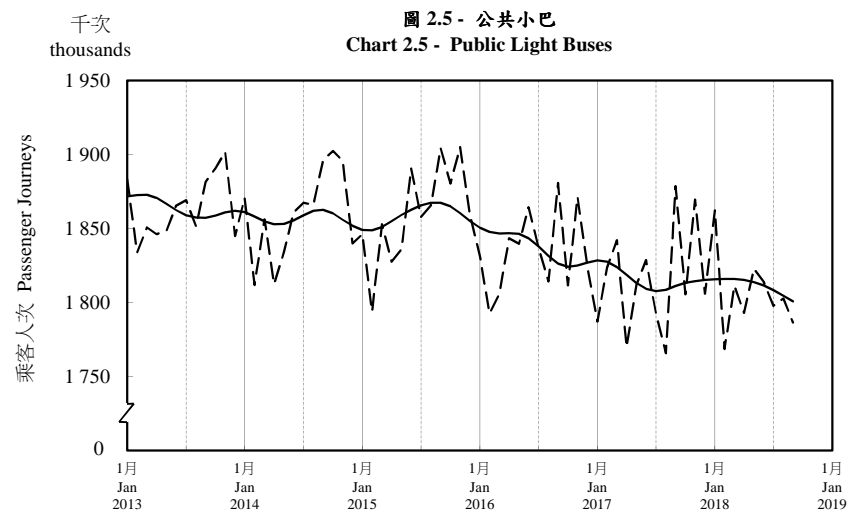

按月劃分的平均每日乘客人次趨勢 Trend of Average Daily Passenger Journeys by Month

2018/09

註：(1) 包括港鐵線路、機場快線及輕鐵。
Note: (1) Including MTR Lines, Airport Express Line and Light Rail.

--- 平均每日 Average Daily
—— 趨勢 Trend

趨勢：以「X-12自迴歸-求和-移動平均」方法估算
Trend: Estimated by X-12 ARIMA Method