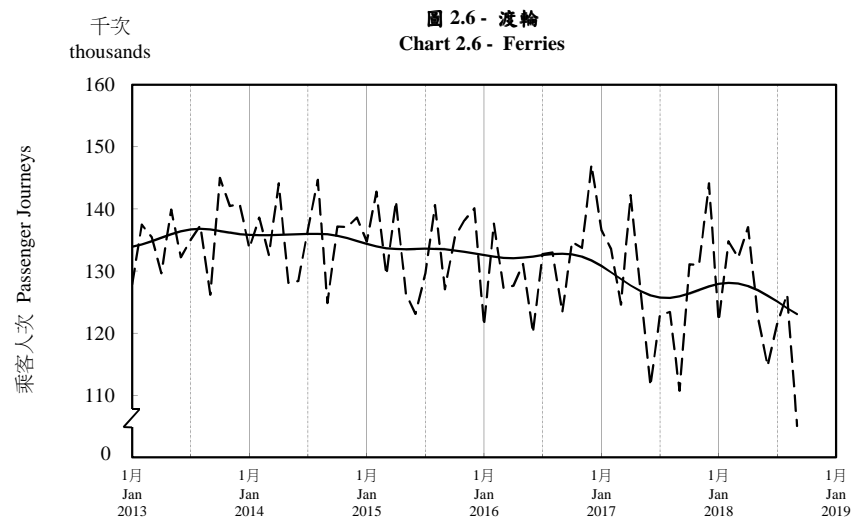

按月劃分的平均每日乘客人次趨勢 Trend of Average Daily Passenger Journeys by Month

2018/09

註：(1) 包括港鐵線路、機場快線及輕鐵。
Note: (1) Including MTR Lines, Airport Express Line and Light Rail.

--- 平均每日 Average Daily
—— 趨勢 Trend

趨勢：以「X-12自迴歸-求和-移動平均」方法估算
Trend: Estimated by X-12 ARIMA Method