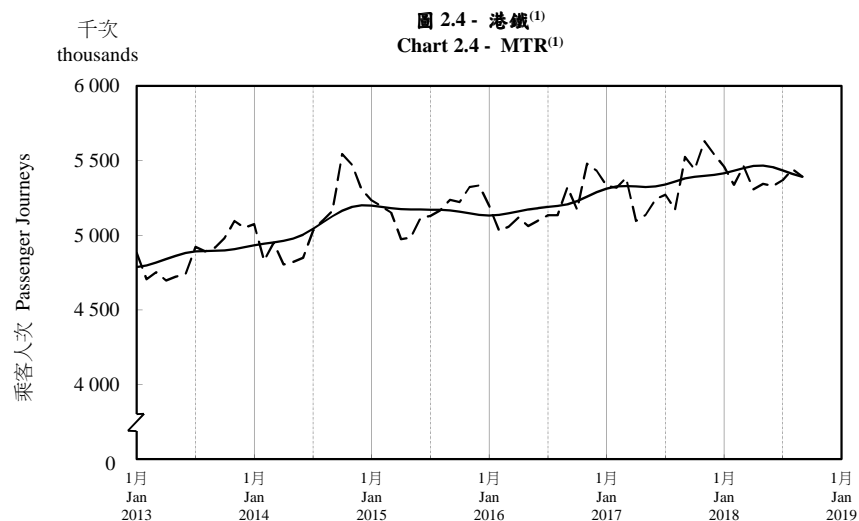

按月劃分的平均每日乘客人次趨勢 Trend of Average Daily Passenger Journeys by Month

2018/09

註：(1) 包括港鐵線路、機場快線及輕鐵。
Note: (1) Including MTR Lines, Airport Express Line and Light Rail.

--- 平均每日 Average Daily
—— 趨勢 Trend

趨勢：以「X-12自迴歸-求和-移動平均」方法估算
Trend: Estimated by X-12 ARIMA Method