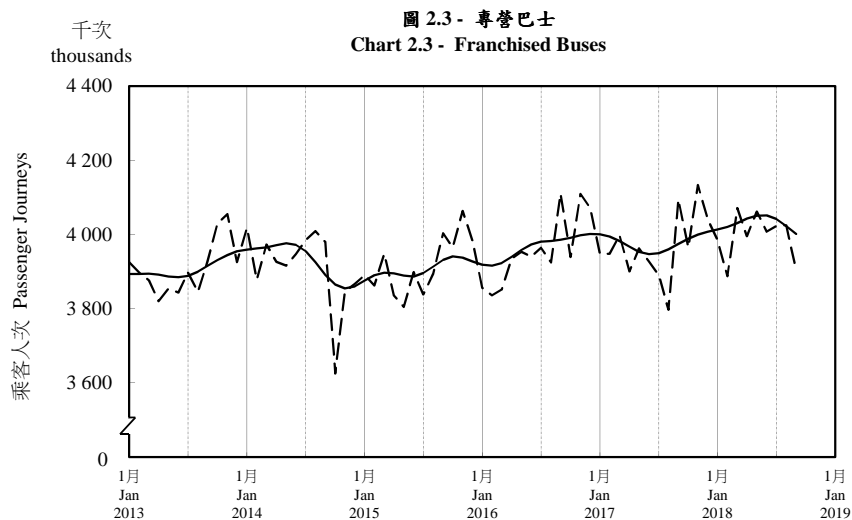

按月劃分的平均每日乘客人次趨勢 Trend of Average Daily Passenger Journeys by Month

2018/09

註：(1) 包括港鐵線路、機場快線及輕鐵。
Note: (1) Including MTR Lines, Airport Express Line and Light Rail.

--- 平均每日 Average Daily
—— 趨勢 Trend

趨勢：以「X-12自迴歸-求和-移動平均」方法估算
Trend: Estimated by X-12 ARIMA Method