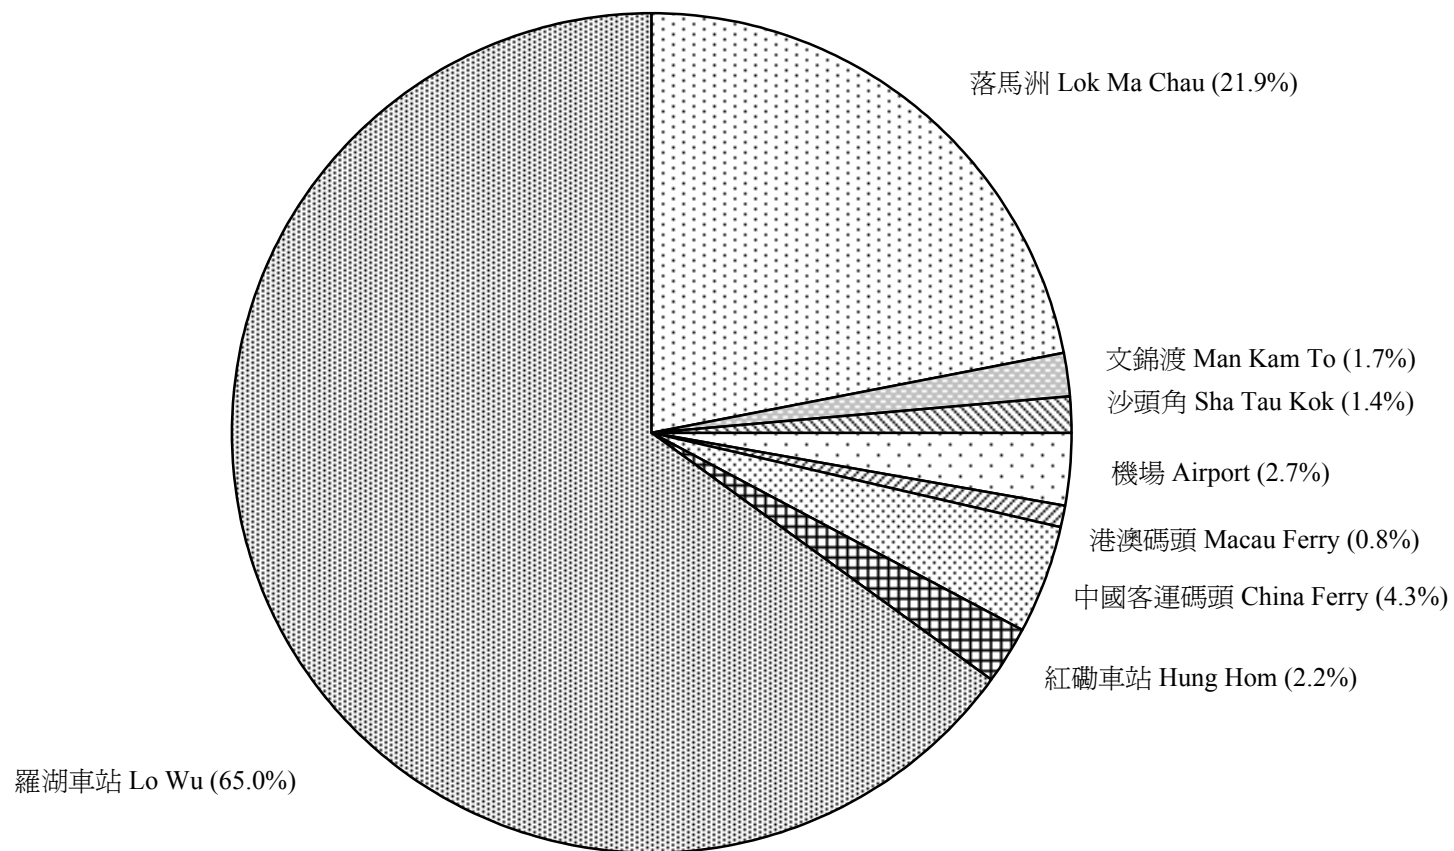

圖 8.3 - 過境旅客人數分佈 (2003年10月)  
Chart 8.3 - Distribution of Cross Boundary Passengers (October 2003)

2003/10

註：內河碼頭旅客人數佔少於 0.1%。

Note: The share of River Trade Terminal passengers is less than 0.1%.