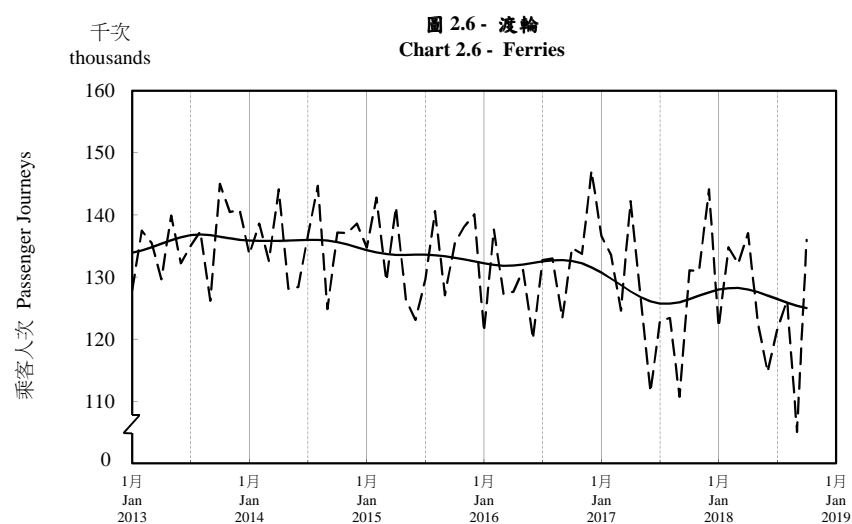

## 按月劃分的平均每日乘客人次趨勢 Trend of Average Daily Passenger Journeys by Month

2018/10

註：(1) 包括港鐵線路、機場快線及輕鐵。  
Note: (1) Including MTR Lines, Airport Express Line and Light Rail.

--- 平均每日 Average Daily  
—— 趨勢 Trend

趨勢：以「X-12自迴歸-求和-移動平均」方法估算  
Trend: Estimated by X-12 ARIMA Method