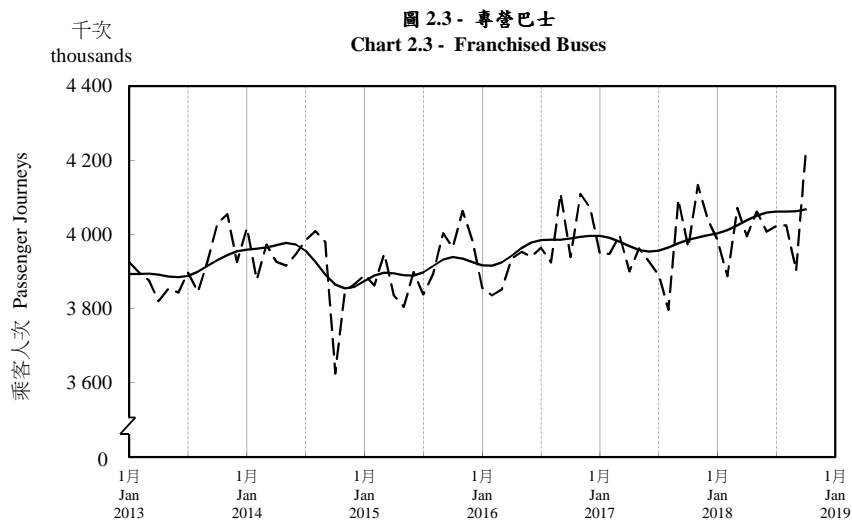

## 按月劃分的平均每日乘客人次趨勢 Trend of Average Daily Passenger Journeys by Month

2018/10

註：(1) 包括港鐵線路、機場快線及輕鐵。  
Note: (1) Including MTR Lines, Airport Express Line and Light Rail.

--- 平均每日 Average Daily  
—— 趨勢 Trend

趨勢：以「X-12自迴歸-求和-移動平均」方法估算  
Trend: Estimated by X-12 ARIMA Method