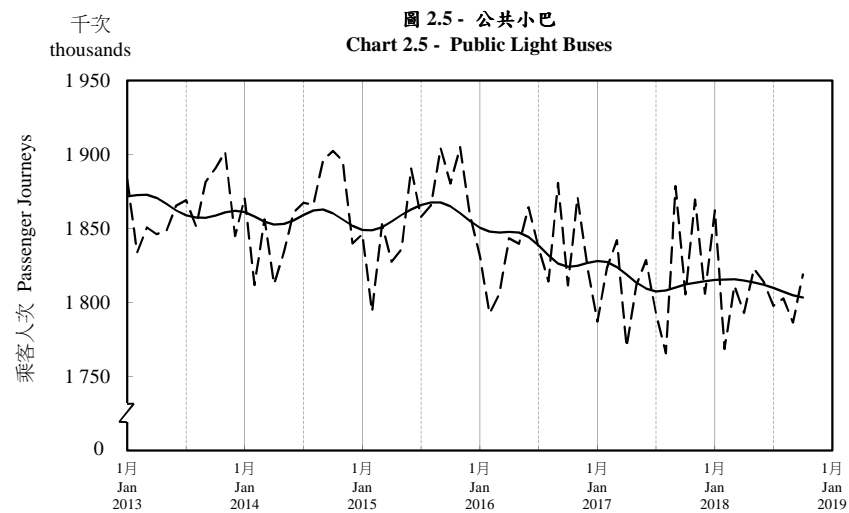

## 按月劃分的平均每日乘客人次趨勢 Trend of Average Daily Passenger Journeys by Month

2018/10

註：(1) 包括港鐵線路、機場快線及輕鐵。  
Note: (1) Including MTR Lines, Airport Express Line and Light Rail.

--- 平均每日 Average Daily  
—— 趨勢 Trend

趨勢：以「X-12自迴歸-求和-移動平均」方法估算  
Trend: Estimated by X-12 ARIMA Method