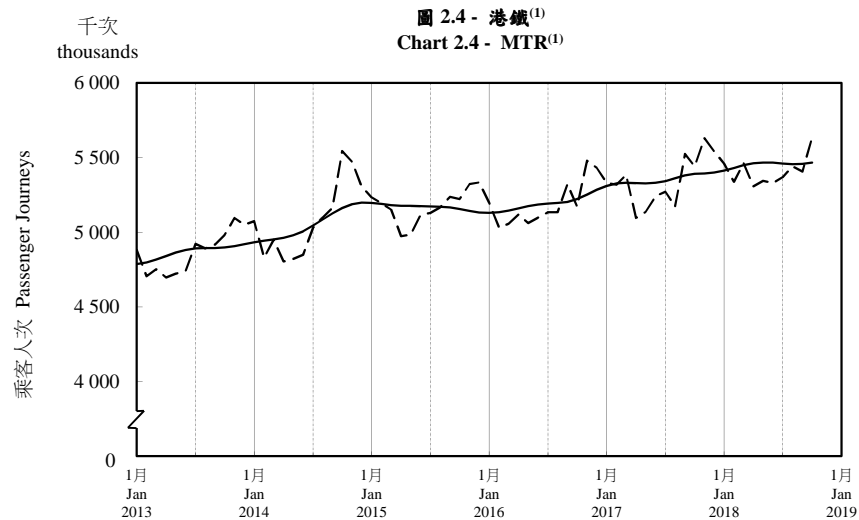

## 按月劃分的平均每日乘客人次趨勢 Trend of Average Daily Passenger Journeys by Month

2018/10

註：(1) 包括港鐵線路、機場快線及輕鐵。  
Note: (1) Including MTR Lines, Airport Express Line and Light Rail.

--- 平均每日 Average Daily  
—— 趨勢 Trend

趨勢：以「X-12自迴歸-求和-移動平均」方法估算  
Trend: Estimated by X-12 ARIMA Method