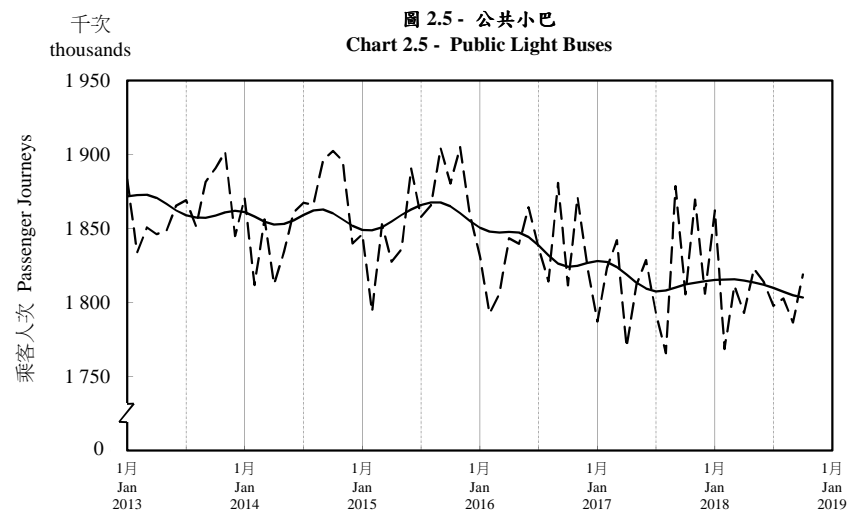

按月劃分的平均每日乘客人次趨勢 Trend of Average Daily Passenger Journeys by Month

2018/10

註：(1) 包括港鐵線路、機場快線及輕鐵。
Note: (1) Including MTR Lines, Airport Express Line and Light Rail.

--- 平均每日 Average Daily
—— 趨勢 Trend

趨勢：以「X-12自迴歸-求和-移動平均」方法估算
Trend: Estimated by X-12 ARIMA Method