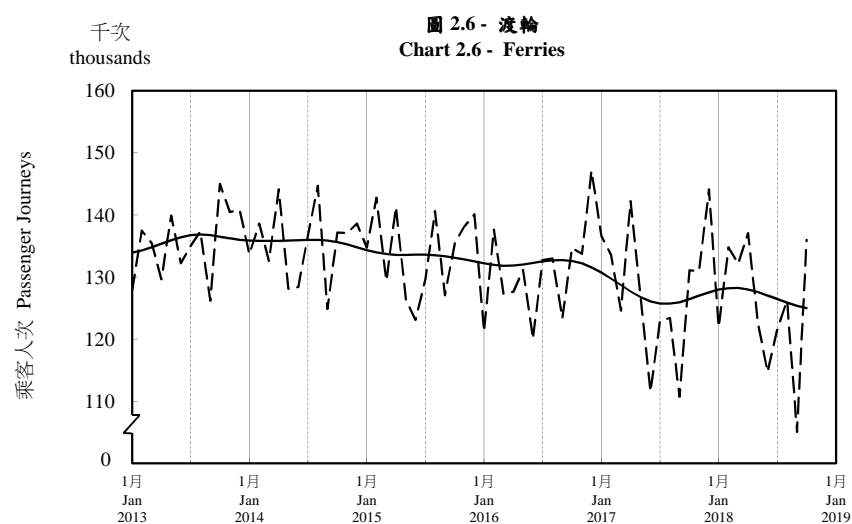

按月劃分的平均每日乘客人次趨勢 Trend of Average Daily Passenger Journeys by Month

2018/10

註：(1) 包括港鐵線路、機場快線及輕鐵。
Note: (1) Including MTR Lines, Airport Express Line and Light Rail.

--- 平均每日 Average Daily
—— 趨勢 Trend

趨勢：以「X-12自迴歸-求和-移動平均」方法估算
Trend: Estimated by X-12 ARIMA Method