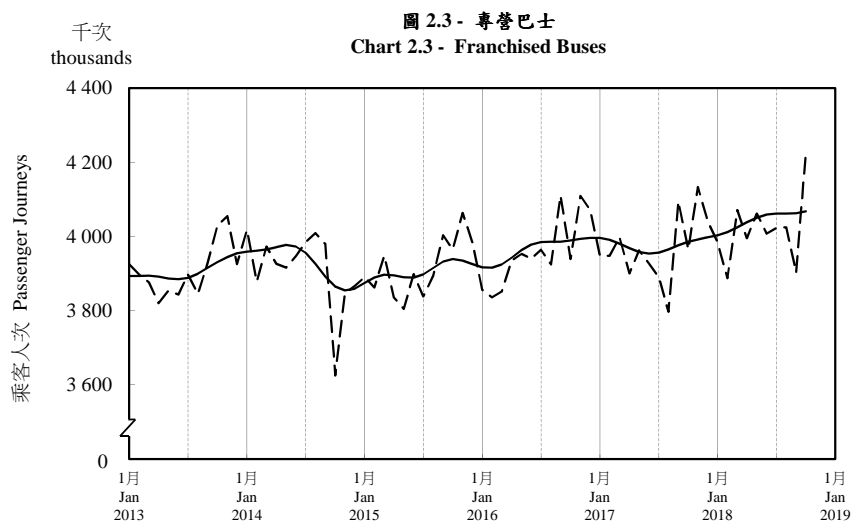

按月劃分的平均每日乘客人次趨勢 Trend of Average Daily Passenger Journeys by Month

2018/10

註：(1) 包括港鐵線路、機場快線及輕鐵。
Note: (1) Including MTR Lines, Airport Express Line and Light Rail.

--- 平均每日 Average Daily
—— 趨勢 Trend

趨勢：以「X-12自迴歸-求和-移動平均」方法估算
Trend: Estimated by X-12 ARIMA Method