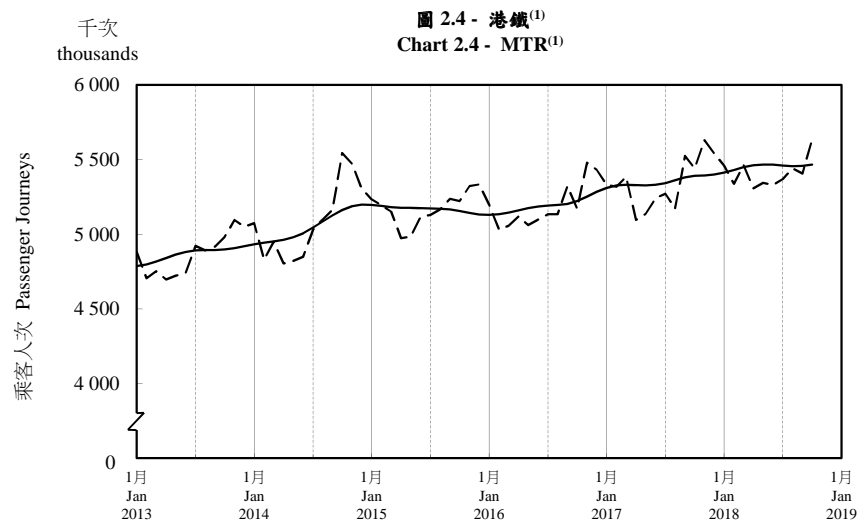

按月劃分的平均每日乘客人次趨勢 Trend of Average Daily Passenger Journeys by Month

2018/10

註：(1) 包括港鐵線路、機場快線及輕鐵。
Note: (1) Including MTR Lines, Airport Express Line and Light Rail.

--- 平均每日 Average Daily
—— 趨勢 Trend

趨勢：以「X-12自迴歸-求和-移動平均」方法估算
Trend: Estimated by X-12 ARIMA Method