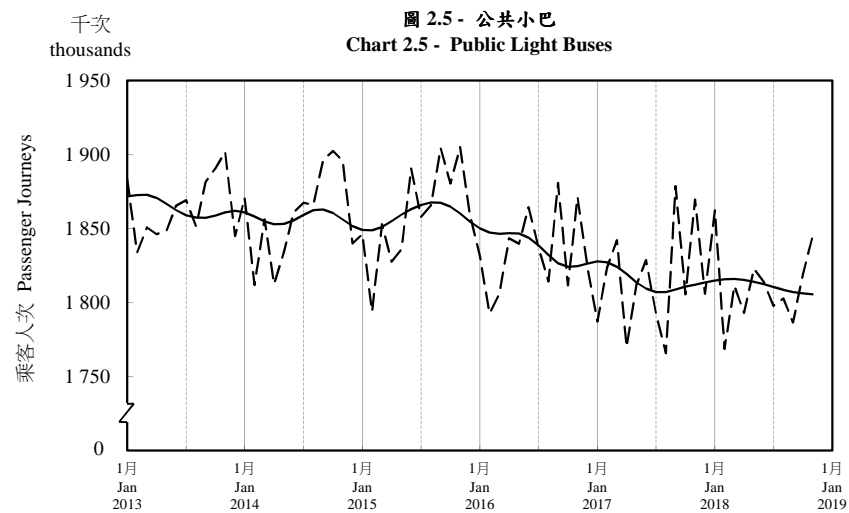

按月劃分的平均每日乘客人次趨勢 Trend of Average Daily Passenger Journeys by Month

2018/11

註：(1) 包括港鐵線路、機場快線及輕鐵。
Note: (1) Including MTR Lines, Airport Express Line and Light Rail.

--- 平均每日 Average Daily
—— 趨勢 Trend

趨勢：以「X-12自迴歸-求和-移動平均」方法估算
Trend : Estimated by X-12 ARIMA Method