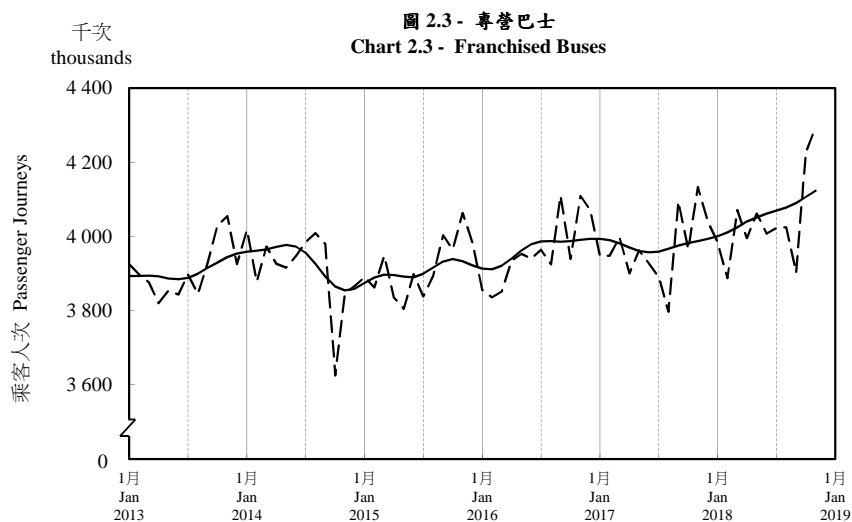

按月劃分的平均每日乘客人次趨勢 Trend of Average Daily Passenger Journeys by Month

2018/11

註：(1) 包括港鐵線路、機場快線及輕鐵。
Note: (1) Including MTR Lines, Airport Express Line and Light Rail.

--- 平均每日 Average Daily
—— 趨勢 Trend

趨勢：以「X-12自迴歸-求和-移動平均」方法估算
Trend : Estimated by X-12 ARIMA Method