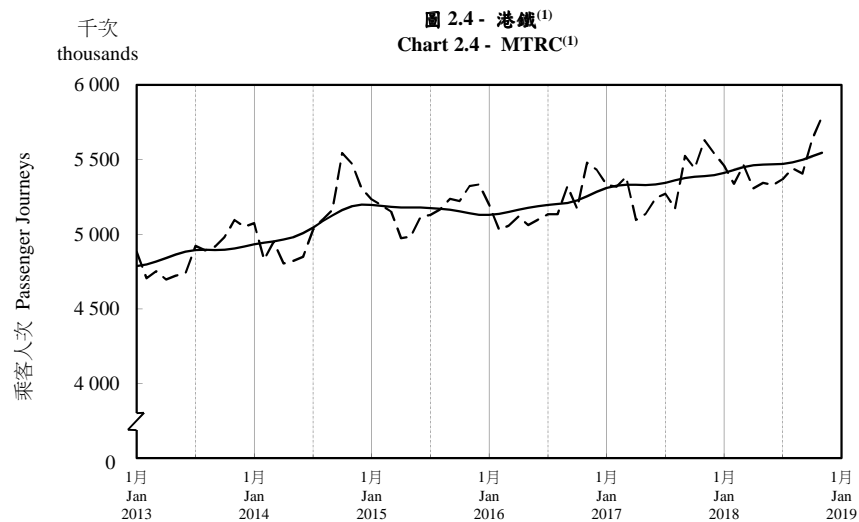

按月劃分的平均每日乘客人次趨勢 Trend of Average Daily Passenger Journeys by Month

2018/11

註：(1) 包括港鐵線路、機場快線及輕鐵。
Note: (1) Including MTR Lines, Airport Express Line and Light Rail.

--- 平均每日 Average Daily
—— 趨勢 Trend

趨勢：以「X-12自迴歸-求和-移動平均」方法估算
Trend : Estimated by X-12 ARIMA Method