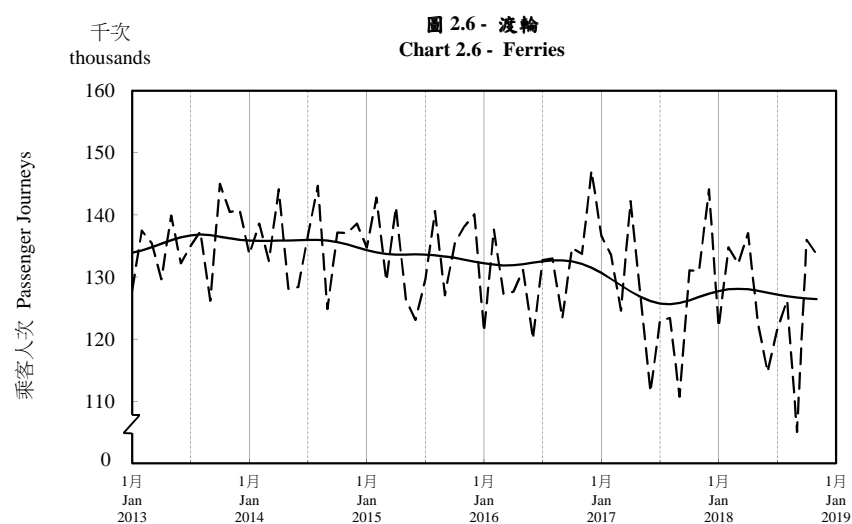

按月劃分的平均每日乘客人次趨勢 Trend of Average Daily Passenger Journeys by Month

2018/11

註：(1) 包括港鐵線路、機場快線及輕鐵。
Note: (1) Including MTR Lines, Airport Express Line and Light Rail.

--- 平均每日 Average Daily
—— 趨勢 Trend

趨勢：以「X-12自迴歸-求和-移動平均」方法估算
Trend : Estimated by X-12 ARIMA Method