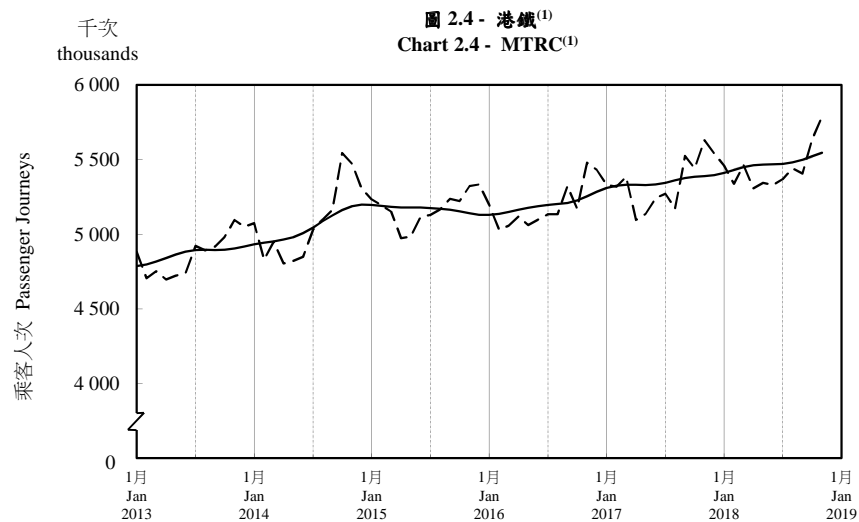

## 按月劃分的平均每日乘客人次趨勢 Trend of Average Daily Passenger Journeys by Month

2018/11

註：(1) 包括港鐵線路、機場快線及輕鐵。  
Note: (1) Including MTR Lines, Airport Express Line and Light Rail.

--- 平均每日 Average Daily  
—— 趨勢 Trend

趨勢：以「X-12自迴歸-求和-移動平均」方法估算  
Trend : Estimated by X-12 ARIMA Method