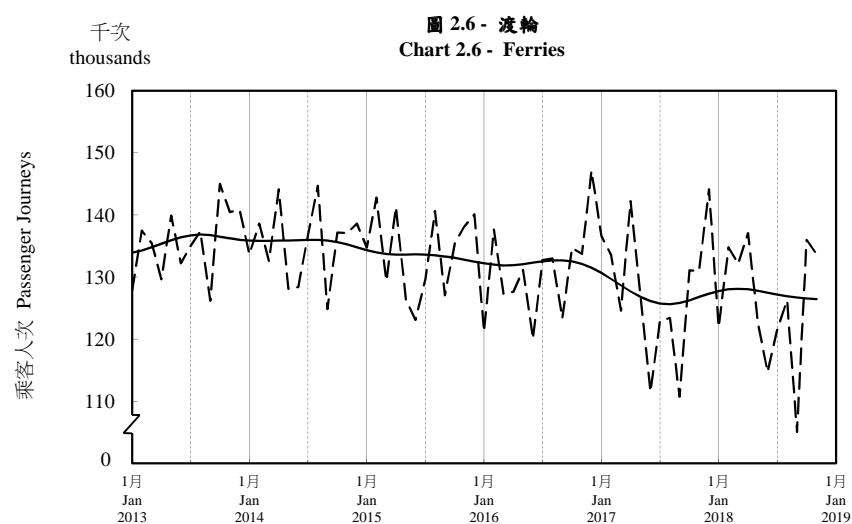

## 按月劃分的平均每日乘客人次趨勢 Trend of Average Daily Passenger Journeys by Month

2018/11

註：(1) 包括港鐵線路、機場快線及輕鐵。  
Note: (1) Including MTR Lines, Airport Express Line and Light Rail.

--- 平均每日 Average Daily  
—— 趨勢 Trend

趨勢：以「X-12自迴歸-求和-移動平均」方法估算  
Trend : Estimated by X-12 ARIMA Method