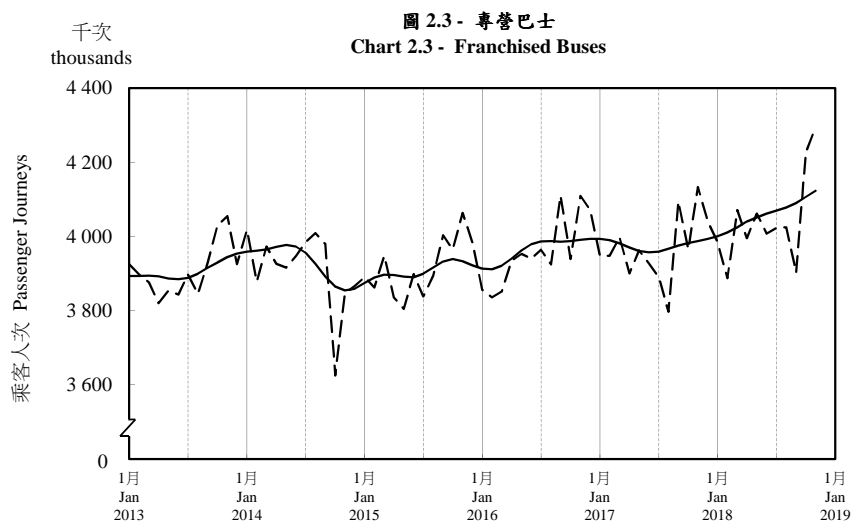

## 按月劃分的平均每日乘客人次趨勢 Trend of Average Daily Passenger Journeys by Month

2018/11

註：(1) 包括港鐵線路、機場快線及輕鐵。  
Note: (1) Including MTR Lines, Airport Express Line and Light Rail.

--- 平均每日 Average Daily  
—— 趨勢 Trend

趨勢：以「X-12自迴歸-求和-移動平均」方法估算  
Trend : Estimated by X-12 ARIMA Method