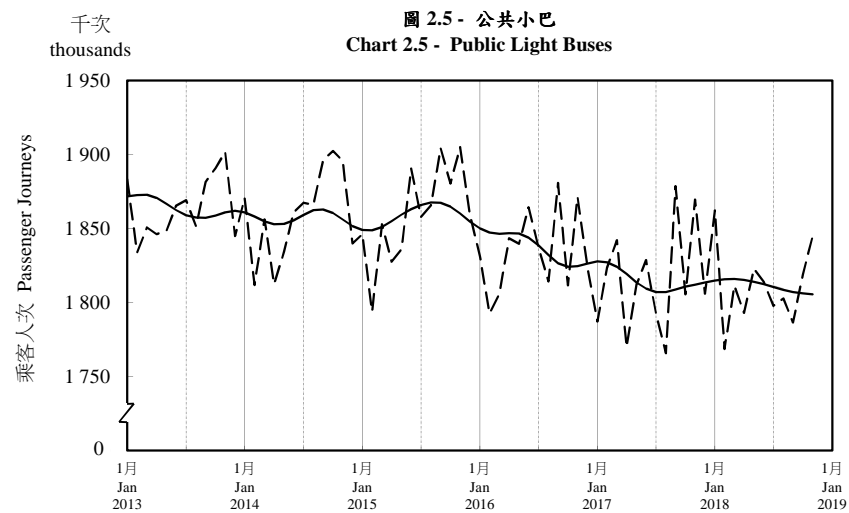

## 按月劃分的平均每日乘客人次趨勢 Trend of Average Daily Passenger Journeys by Month

2018/11

註：(1) 包括港鐵線路、機場快線及輕鐵。  
Note: (1) Including MTR Lines, Airport Express Line and Light Rail.

--- 平均每日 Average Daily  
—— 趨勢 Trend

趨勢：以「X-12自迴歸-求和-移動平均」方法估算  
Trend : Estimated by X-12 ARIMA Method