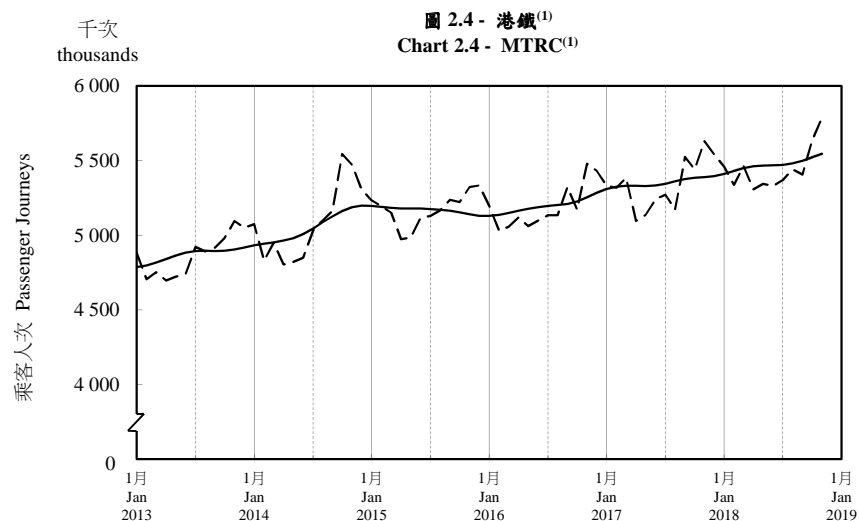

按月劃分的平均每日乘客人次趨勢 Trend of Average Daily Passenger Journeys by Month

2018/11

註：(1) 包括港鐵線路、機場快線及輕鐵。
Note: (1) Including MTR Lines, Airport Express Line and Light Rail.

--- 平均每日 Average Daily
—— 趨勢 Trend

趨勢：以「X-12自迴歸-求和-移動平均」方法估算
Trend : Estimated by X-12 ARIMA Method