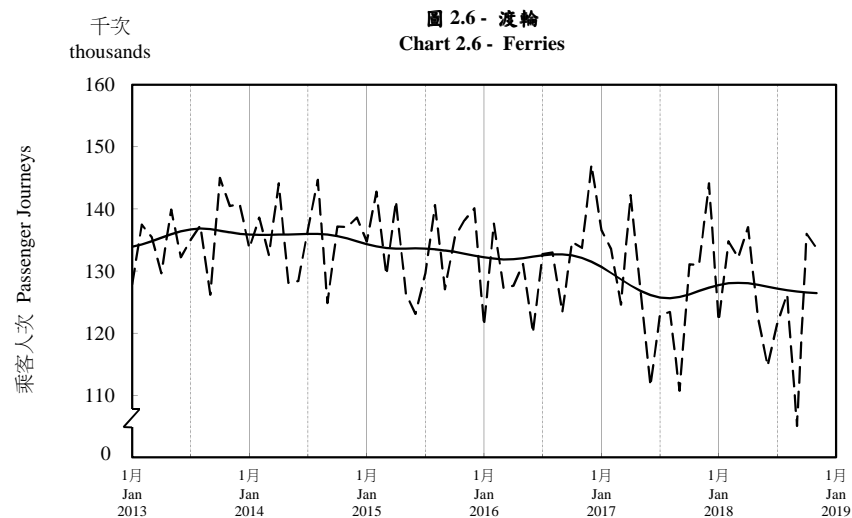

按月劃分的平均每日乘客人次趨勢 Trend of Average Daily Passenger Journeys by Month

2018/11

註：(1) 包括港鐵線路、機場快線及輕鐵。
Note: (1) Including MTR Lines, Airport Express Line and Light Rail.

--- 平均每日 Average Daily
—— 趨勢 Trend

趨勢：以「X-12自迴歸-求和-移動平均」方法估算
Trend : Estimated by X-12 ARIMA Method