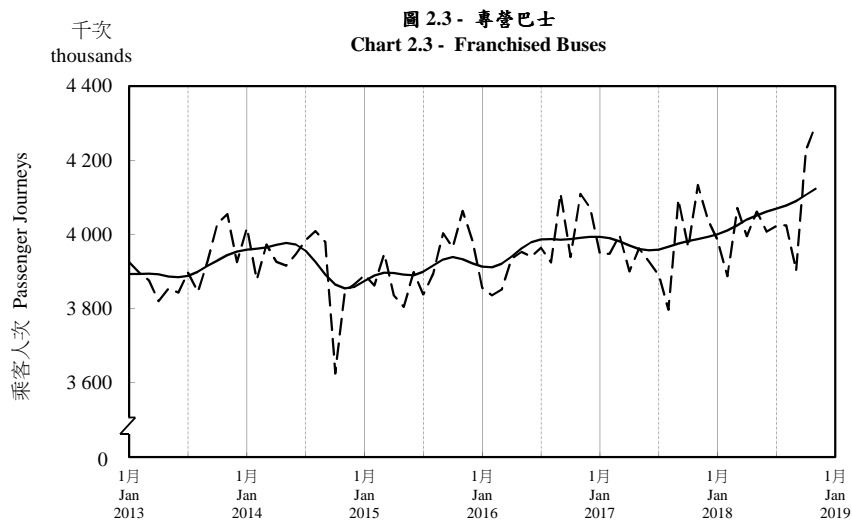

按月劃分的平均每日乘客人次趨勢 Trend of Average Daily Passenger Journeys by Month

2018/11

註：(1) 包括港鐵線路、機場快線及輕鐵。
Note: (1) Including MTR Lines, Airport Express Line and Light Rail.

--- 平均每日 Average Daily
—— 趨勢 Trend

趨勢：以「X-12自迴歸-求和-移動平均」方法估算
Trend : Estimated by X-12 ARIMA Method