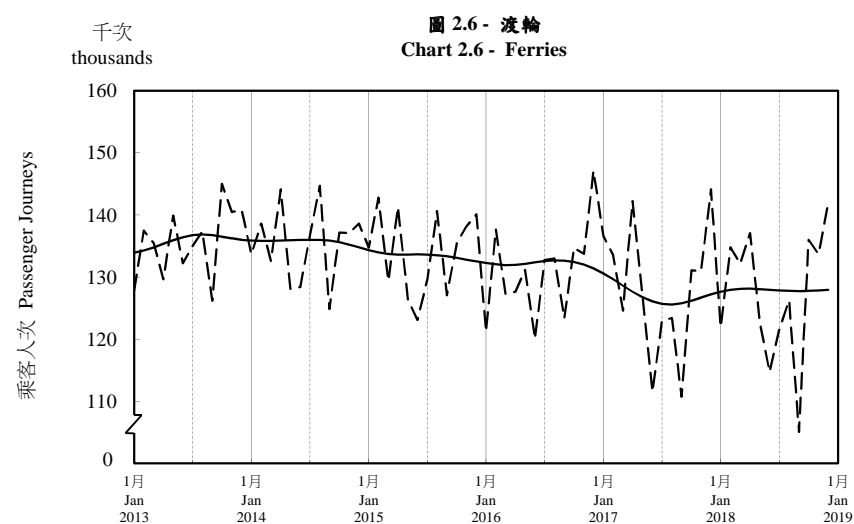

按月劃分的平均每日乘客人次趨勢 Trend of Average Daily Passenger Journeys by Month

2018/12

註：(1) 包括港鐵線路、機場快線及輕鐵。
Note: (1) Including MTR Lines, Airport Express Line and Light Rail.

--- 平均每日 Average Daily
—— 趨勢 Trend

趨勢：以「X-12自迴歸-求和-移動平均」方法估算
Trend : Estimated by X-12 ARIMA Method