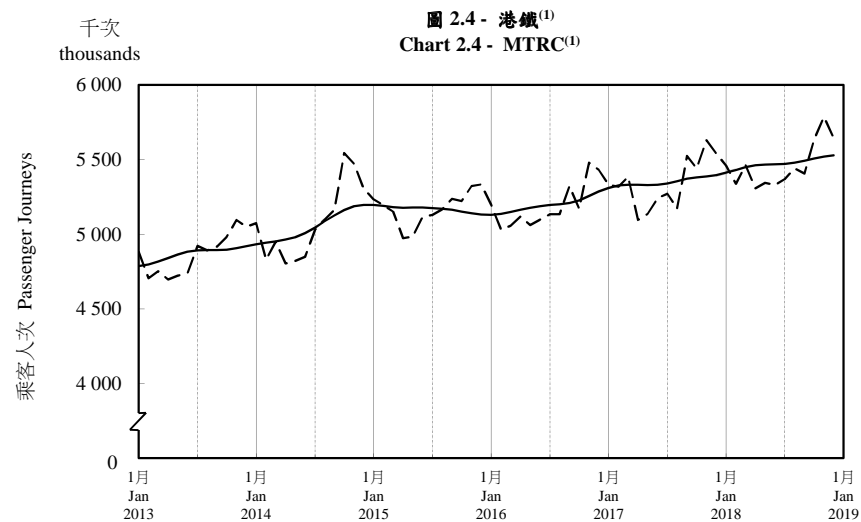

按月劃分的平均每日乘客人次趨勢 Trend of Average Daily Passenger Journeys by Month

2018/12

註：(1) 包括港鐵線路、機場快線及輕鐵。
Note: (1) Including MTR Lines, Airport Express Line and Light Rail.

--- 平均每日 Average Daily
—— 趨勢 Trend

趨勢：以「X-12自迴歸-求和-移動平均」方法估算
Trend : Estimated by X-12 ARIMA Method