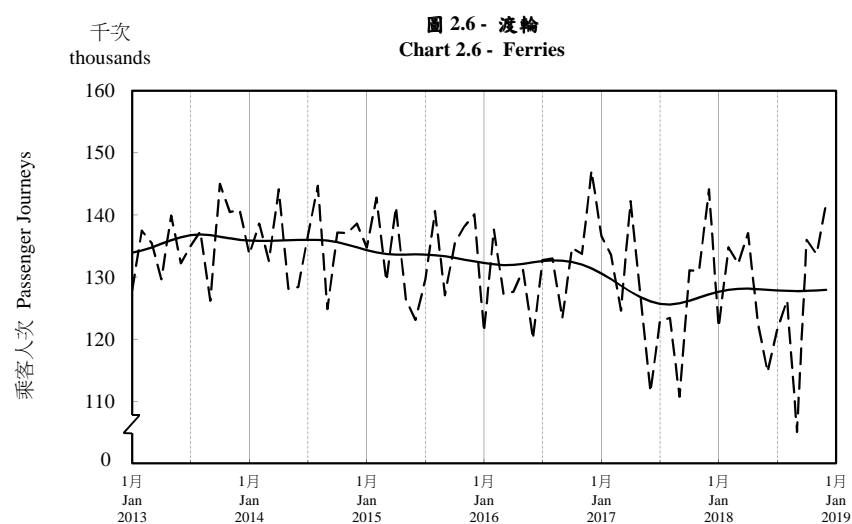

按月劃分的平均每日乘客人次趨勢 Trend of Average Daily Passenger Journeys by Month

2018/12

註：(1) 包括港鐵線路、機場快線及輕鐵。
Note: (1) Including MTR Lines, Airport Express Line and Light Rail.

--- 平均每日 Average Daily
—— 趨勢 Trend

趨勢：以「X-12自迴歸-求和-移動平均」方法估算
Trend : Estimated by X-12 ARIMA Method