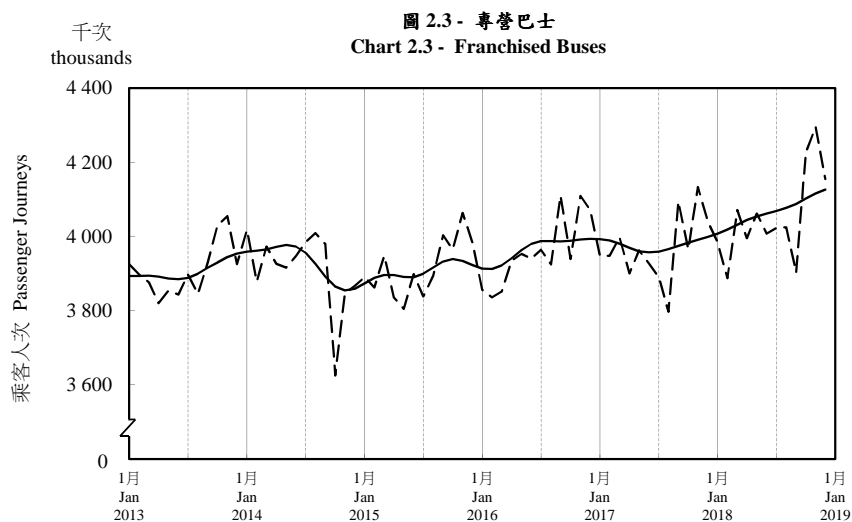

按月劃分的平均每日乘客人次趨勢 Trend of Average Daily Passenger Journeys by Month

2018/12

註：(1) 包括港鐵線路、機場快線及輕鐵。
Note: (1) Including MTR Lines, Airport Express Line and Light Rail.

--- 平均每日 Average Daily
—— 趨勢 Trend

趨勢：以「X-12自迴歸-求和-移動平均」方法估算
Trend : Estimated by X-12 ARIMA Method