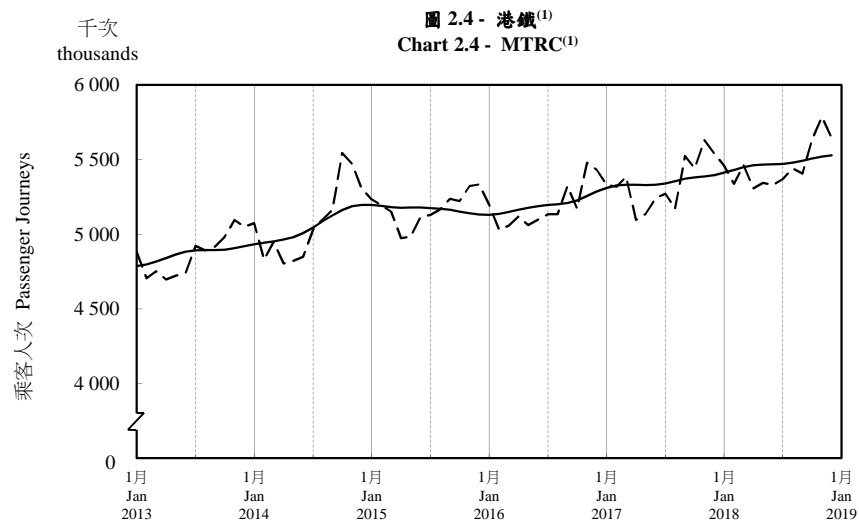

按月劃分的平均每日乘客人次趨勢 Trend of Average Daily Passenger Journeys by Month

2018/12

註：(1) 包括港鐵線路、機場快線及輕鐵。
Note: (1) Including MTR Lines, Airport Express Line and Light Rail.

--- 平均每日 Average Daily
—— 趨勢 Trend

趨勢：以「X-12自迴歸-求和-移動平均」方法估算
Trend : Estimated by X-12 ARIMA Method