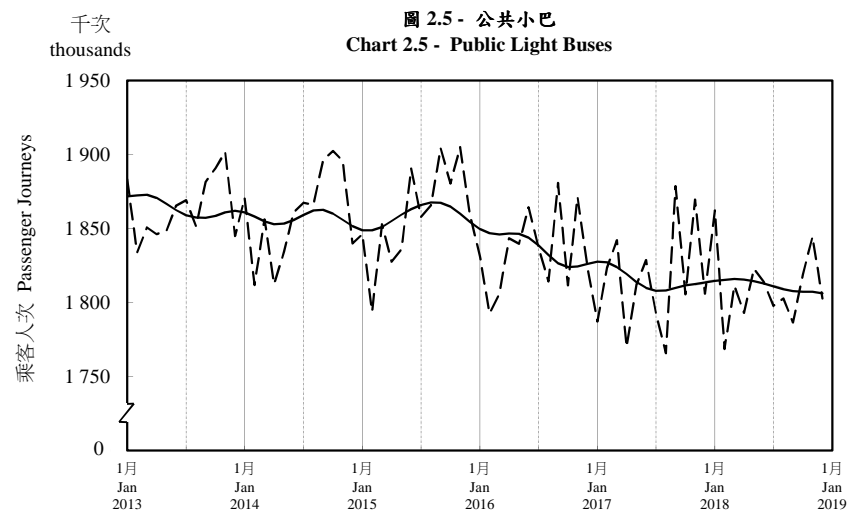

按月劃分的平均每日乘客人次趨勢 Trend of Average Daily Passenger Journeys by Month

2018/12

註：(1) 包括港鐵線路、機場快線及輕鐵。
Note: (1) Including MTR Lines, Airport Express Line and Light Rail.

--- 平均每日 Average Daily
—— 趨勢 Trend

趨勢：以「X-12自迴歸-求和-移動平均」方法估算
Trend : Estimated by X-12 ARIMA Method