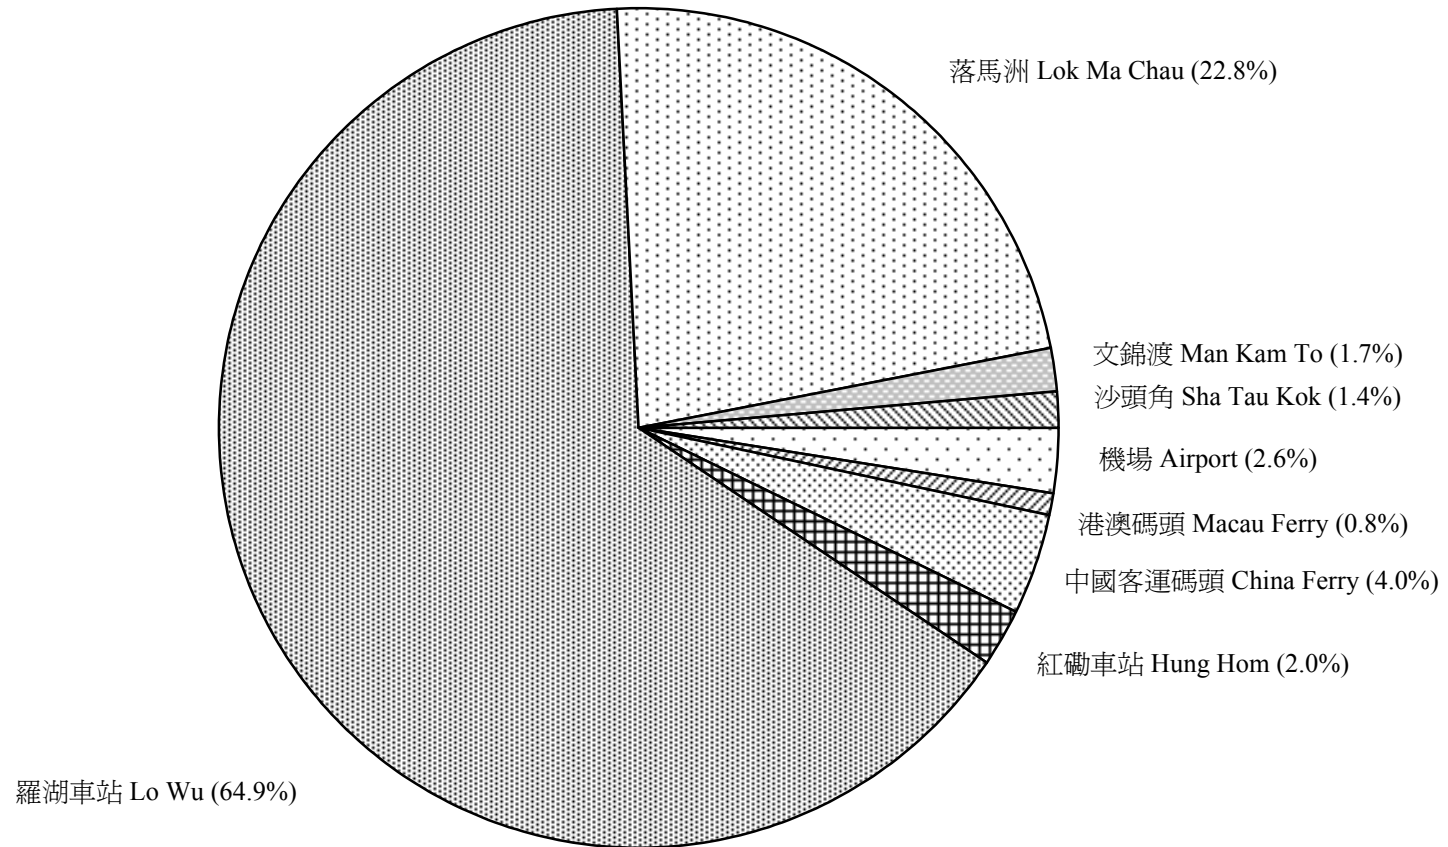

圖 8.3 - 過境旅客人數分佈 (2003年11月)
Chart 8.3 - Distribution of Cross Boundary Passengers (November 2003)

2003/11

註：內河碼頭旅客人數佔少於 0.1%。

Note: The share of River Trade Terminal passengers is less than 0.1%.