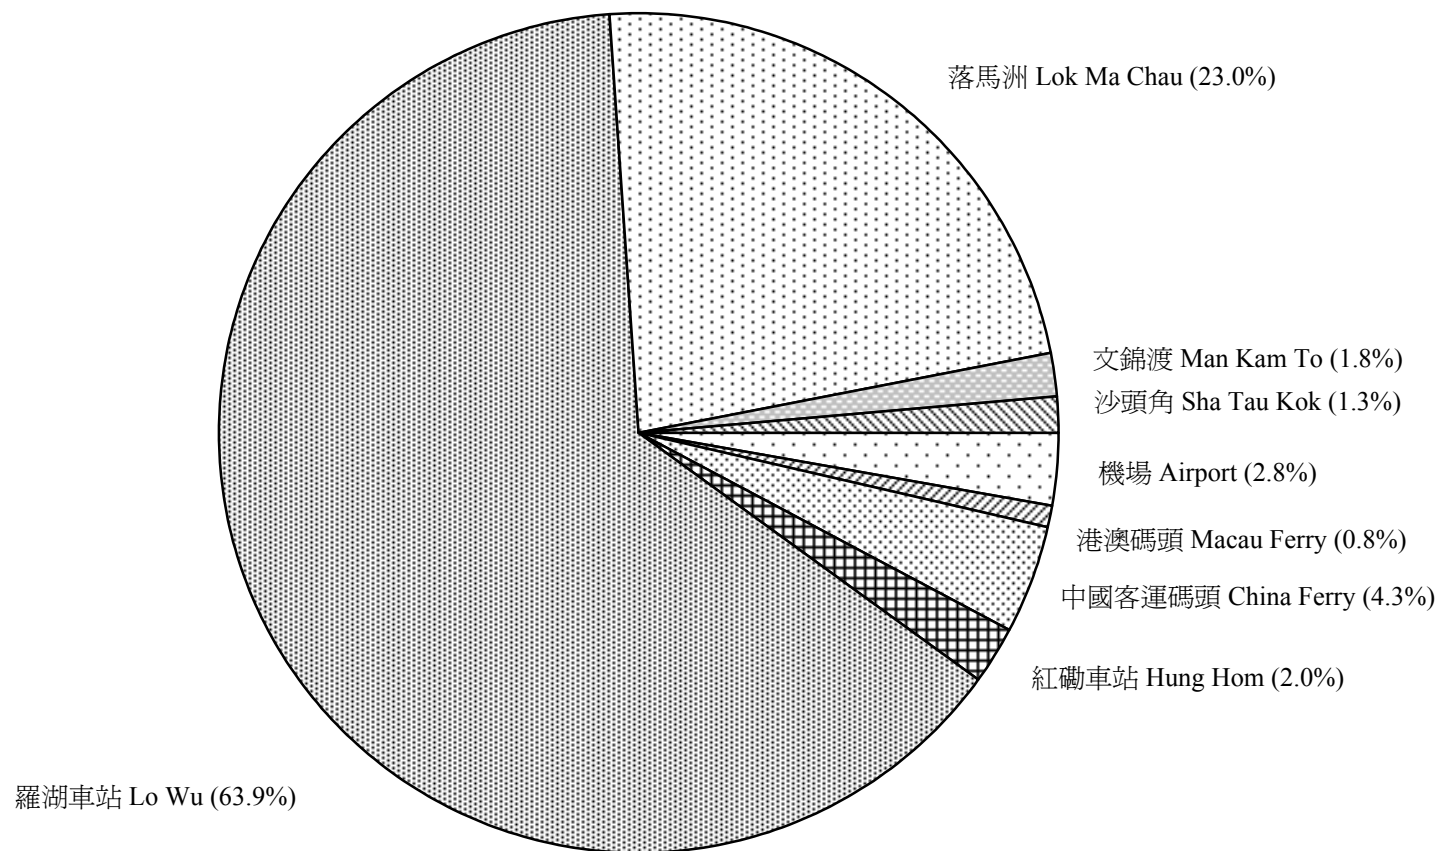

圖 8.3 - 過境旅客人數分佈 (2003年12月)
Chart 8.3 - Distribution of Cross Boundary Passengers (December 2003)

2003/12

註：內河碼頭旅客人數佔少於 0.1%。

Note: The share of River Trade Terminal passengers is less than 0.1%.