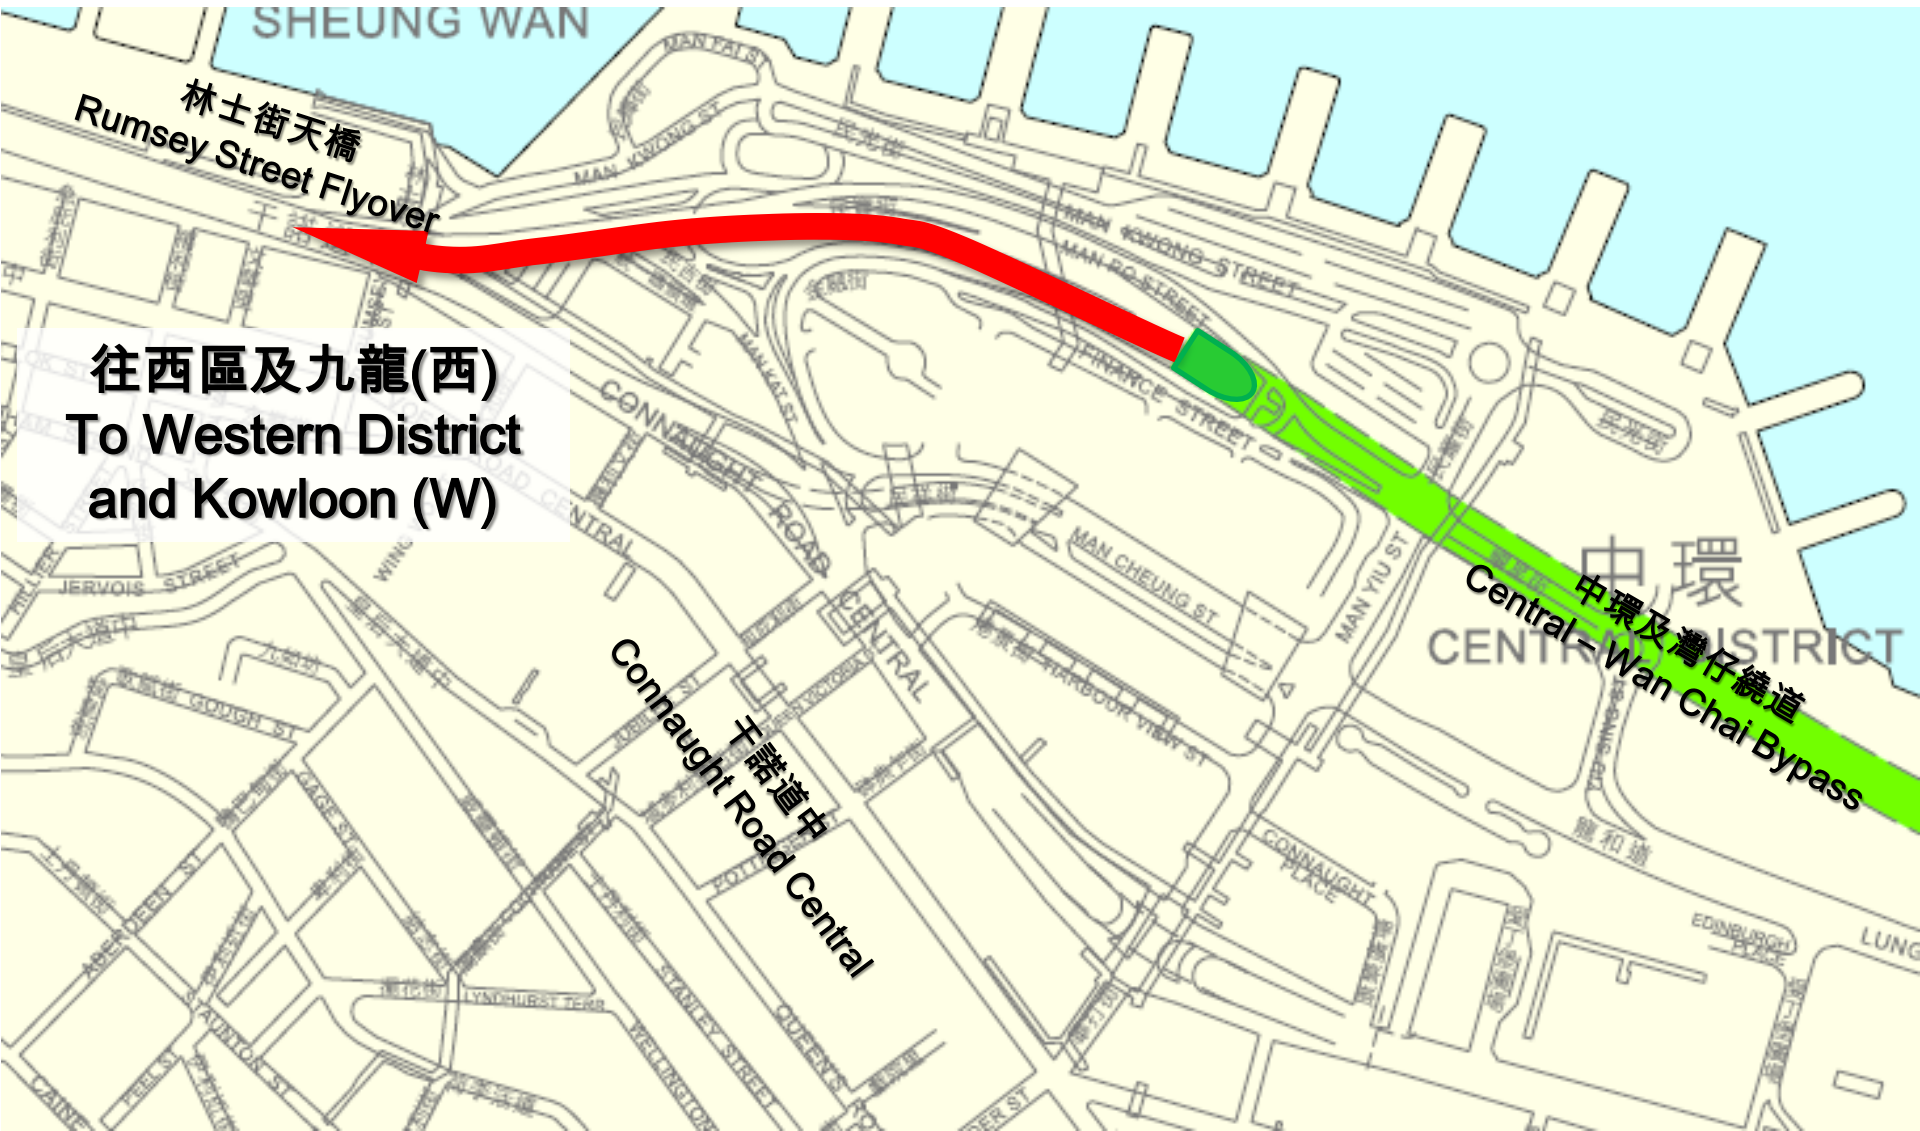

# 第二階段通車繞道中環出口往西區及九龍(西) From Central Portal to Western District and Kowloon (W) during Stage 2 Commissioning

往西區及九龍(西)  
To Western District  
and Kowloon (W)

中環及灣仔繞道  
Central - Wan Chai Bypass

干諾道中  
Connaught Road Central