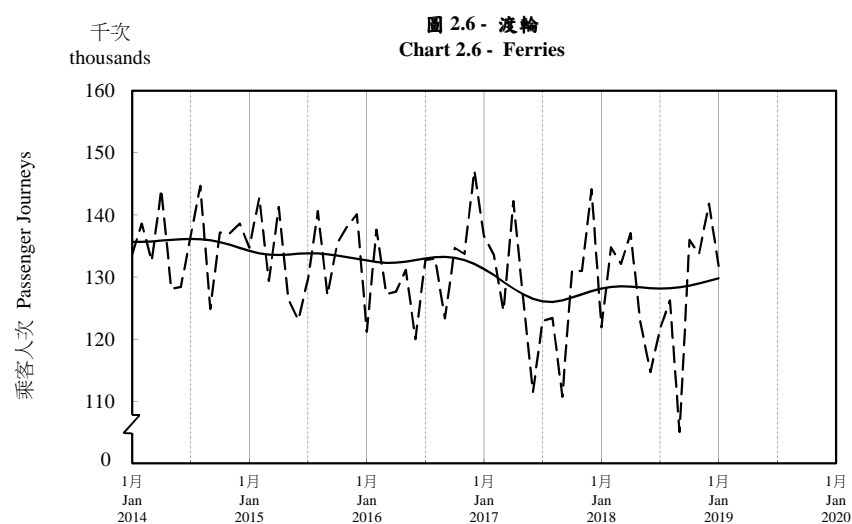

按月劃分的平均每日乘客人次趨勢 Trend of Average Daily Passenger Journeys by Month

2019/01

註：(1) 包括港鐵線路、機場快線及輕鐵。
Note: (1) Including MTR Lines, Airport Express Line and Light Rail.

--- 平均每日 Average Daily
—— 趨勢 Trend

趨勢：以「X-12自迴歸-求和-移動平均」方法估算
Trend: Estimated by X-12 ARIMA Method