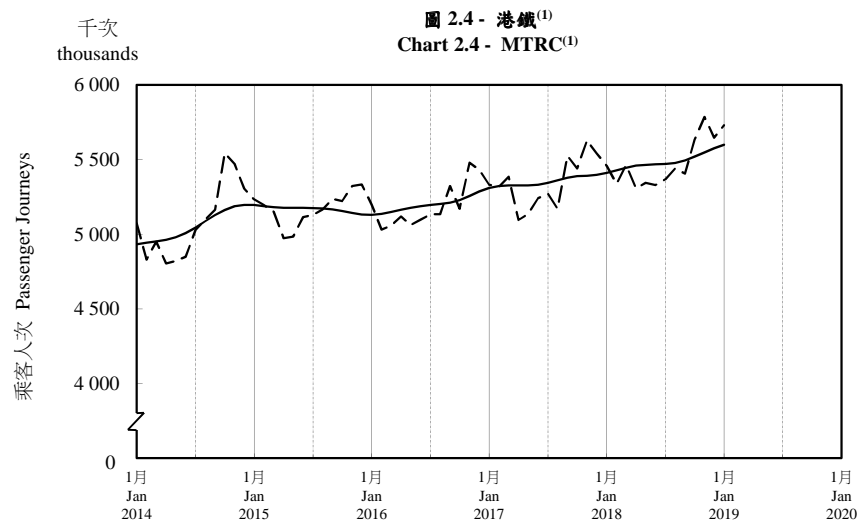

按月劃分的平均每日乘客人次趨勢 Trend of Average Daily Passenger Journeys by Month

2019/01

註：(1) 包括港鐵線路、機場快線及輕鐵。
Note: (1) Including MTR Lines, Airport Express Line and Light Rail.

--- 平均每日 Average Daily
—— 趨勢 Trend

趨勢：以「X-12自迴歸-求和-移動平均」方法估算
Trend: Estimated by X-12 ARIMA Method