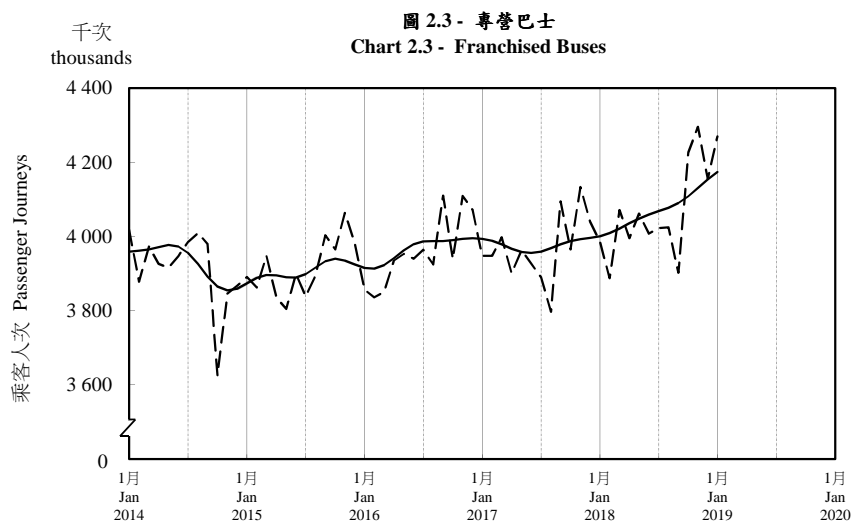

按月劃分的平均每日乘客人次趨勢 Trend of Average Daily Passenger Journeys by Month

2019/01

註：(1) 包括港鐵線路、機場快線及輕鐵。
Note: (1) Including MTR Lines, Airport Express Line and Light Rail.

--- 平均每日 Average Daily
—— 趨勢 Trend

趨勢：以「X-12自迴歸-求和-移動平均」方法估算
Trend: Estimated by X-12 ARIMA Method