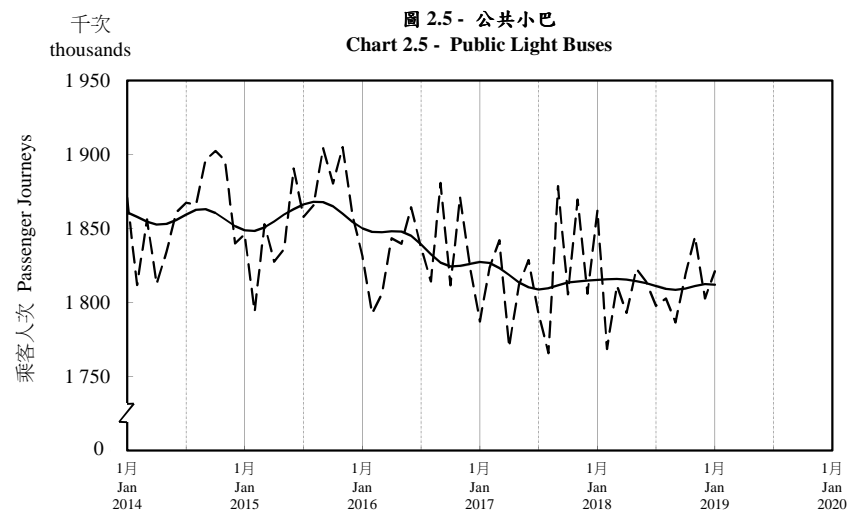

按月劃分的平均每日乘客人次趨勢 Trend of Average Daily Passenger Journeys by Month

2019/01

註：(1) 包括港鐵線路、機場快線及輕鐵。
Note: (1) Including MTR Lines, Airport Express Line and Light Rail.

--- 平均每日 Average Daily
—— 趨勢 Trend

趨勢：以「X-12自迴歸-求和-移動平均」方法估算
Trend: Estimated by X-12 ARIMA Method